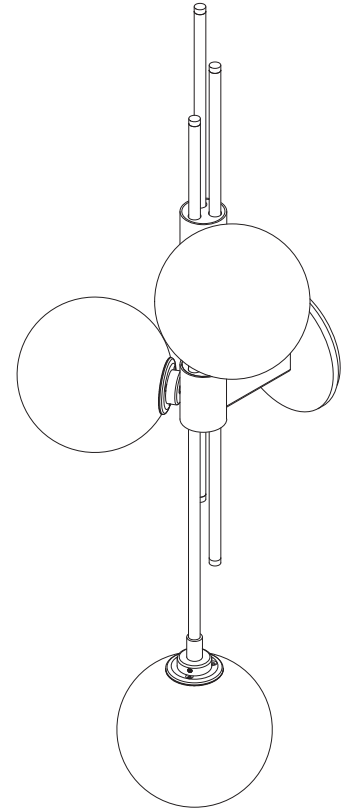

TRILOGY COLLECTION

WALL SCONCE

SPECIFICATION SHEET

AUSTRALIA / INTERNATIONAL

TR_WS_AU_22V1

ABOUT TRILOGY

Trilogy collection exemplifies contemporary sophistication of yesteryear drawing from art deco imaginings with staggered rods, jewel like cuff detailing and mouth-blown orbs.

Showcasing deceptively sophisticated engineering, a hallmark of Articolo's growing body of work, the breath-taking Trilogy marries finely crafted metalwork with the superb beauty of artisan glass.

LEAD TIME

6 - 8 weeks

LIGHT SOURCE

3 x 12V G4 2W LED bipin
2700K warm white
600 total lumen output
Dimmable
Lamps included

INSTALLATION

Supplied with external driver

WEIGHT

7kg

FITTING FINISHES

Brass
Mid Bronze
Satin Nickel
Black Electroplate

SHADE COLOURS

Snow
Spoti Black
Spoti White
Drunken Emerald
Tea
Frosted Tea
Fizi

CERTIFICATION

CE/AU

WARRANTY

3 years