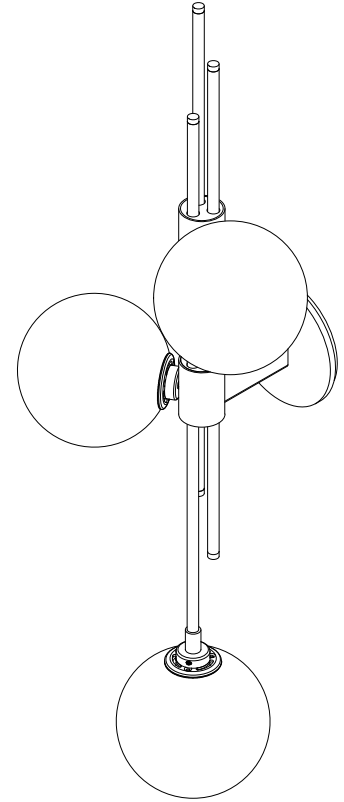

TRILOGY COLLECTION
WALL SCONCE

SPECIFICATION SHEET
NORTH AMERICA

ARTICOLO

TRILOGY COLLECTION

WALL SCONCE

SPECIFICATION SHEET

NORTH AMERICA

TR_WS_UL_21V1

ABOUT TRILOGY

Trilogy collection exemplifies contemporary sophistication of yesteryear drawing from art deco imaginings with staggered rods, jewel like cuff detailing and mouth-blown orbs.

Showcasing deceptively sophisticated engineering, a hallmark of Articolo's growing body of work, the breath-taking Trilogy marries finely crafted metalwork with the superb beauty of artisan glass.

LEAD TIME

8 - 10 weeks

LIGHT SOURCE

3 x 12V G4 2.5W LED bipin
2700k warm white
750 total lumen output
Dimmable
Lamps included

INSTALLATION

Supplied with external driver
and mounting plate to fit
4.0/3.5 Jbox

WEIGHT

15 lb

FITTING FINISHES

Brass
Mid Bronze
Satin Nickel
Black Electroplate

SHADE COLOURS

Fizi
Scandi
Spoti Black
Spoti White
Drunken Emerald
Tea
Frosted Tea

CERTIFICATION

US/ETL/CA