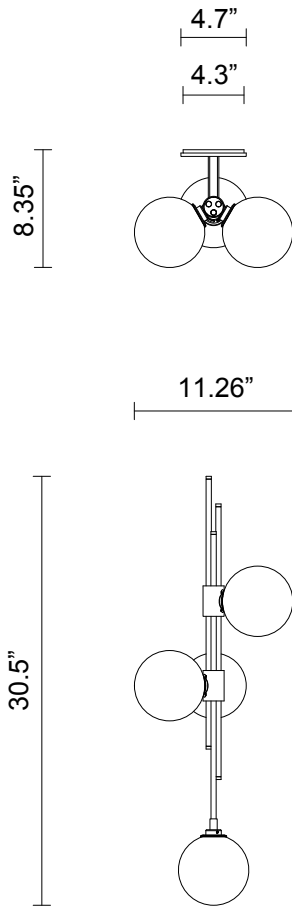

TRILOGY COLLECTION
WALL SCONCE

SPECIFICATION SHEET
NORTH AMERICA

ARTICOLO

TRILOGY COLLECTION

WALL SCONCE

SPECIFICATION SHEET

NORTH AMERICA

TR_WS_UL_21V1

LEAD TIME

8 - 10 weeks

LIGHT SOURCE

3 x 12V G4 2.5W LED bipin
2700k warm white
750 total lumen output
Dimmable
Lamps included

INSTALLATION

Supplied with external driver
and mounting plate to fit
4.0/3.5 Jbox

WEIGHT

15 lb

FITTING FINISHES

Brass
Mid Bronze
Satin Nickel
Black Electroplate

SHADE COLOURS

Fizi
Scandi
Spoti Black
Spoti White
Drunken Emerald
Tea
Frosted Tea

CERTIFICATION

US/ETL/CA