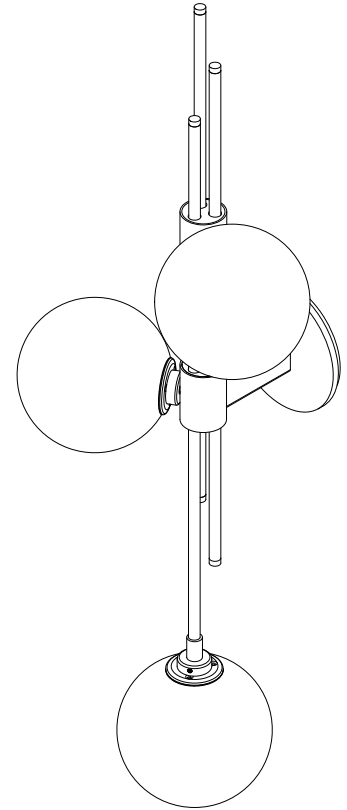

TRILOGY COLLECTION

WALL SCONCE

SPECIFICATION SHEET

NORTH AMERICA

TR_WS_UL_21V3

ABOUT TRILOGY

Trilogy collection exemplifies contemporary sophistication of yesteryear drawing from art deco imaginings with staggered rods, jewel like cuff detailing and mouth-blown orbs.

Showcasing deceptively sophisticated engineering, a hallmark of Articolo's growing body of work, the breath-taking Trilogy marries finely crafted metalwork with the superb beauty of artisan glass.

LEAD TIME

8 - 10 weeks

LIGHT SOURCE

3 x 12V G4 2.5W LED bipin
2700k warm white
750 total lumen output
Dimmable
Lamps included

INSTALLATION

Supplied with external driver
and mounting plate to fit
4.0/3.5 Jbox

WEIGHT

15 lb

FITTING FINISHES

Brass
Mid Bronze
Satin Nickel
Black Electroplate

SHADE COLOURS

Fizi
Snow
Scandi
Spoti Black
Spoti White
Drunken Emerald
Tea
Frosted Tea

CERTIFICATION

US/ETL/CA

WARRANTY

3 years