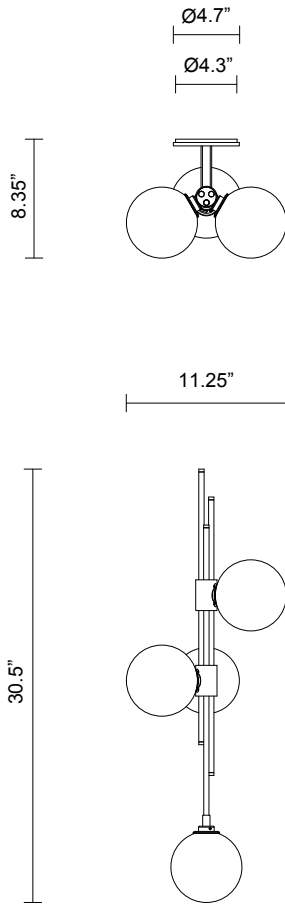

TRILOGY COLLECTION

WALL SCONCE

SPECIFICATION SHEET

NORTH AMERICA

TR_WS_UL_21V3

ABOUT TRILOGY

Trilogy collection exemplifies contemporary sophistication of yesteryear drawing from art deco imaginings with staggered rods, jewel like cuff detailing and mouth-blown orbs.

8 - 10 weeks

LIGHT SOURCE

3 x 12V G4 2.5W LED bipin
2700k warm white
750 total lumen output
Dimmable
Lamps included

INSTALLATION

Supplied with external driver
and mounting plate to fit
4.0/3.5 Jbox

WEIGHT

15 lb