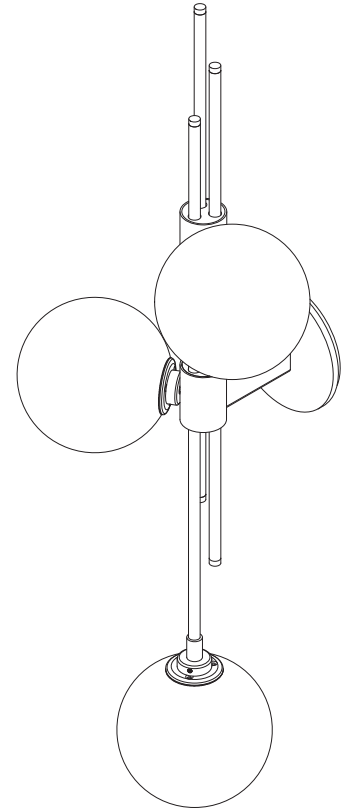

TRILOGY COLLECTION

WALL SCONCE

SPECIFICATION SHEET

NORTH AMERICA

TR_WS_UL_22V1

ABOUT TRILOGY

Trilogy collection exemplifies contemporary sophistication of yesteryear drawing from art deco imaginings with staggered rods, jewel like cuff detailing and mouth-blown orbs.

Showcasing deceptively sophisticated engineering, a hallmark of Articolo's growing body of work, the breath-taking Trilogy marries finely crafted metalwork with the superb beauty of artisan glass.

LEAD TIME

8 - 10 weeks

LIGHT SOURCE

3 x 12V G4 2.5W LED bipin
2700k warm white
750 total lumen output
Dimmable
Lamps included

INSTALLATION

Supplied with external driver
and mounting plate to fit
4.0/3.5 Jbox

WEIGHT

15 lb

FITTING FINISHES

Brass
Mid Bronze
Satin Nickel
Black Electroplate

SHADE COLOURS

Fizi
Snow
Spoti Black
Spoti White
Drunken Emerald
Tea
Frosted Tea

CERTIFICATION

US/ETL/CA

WARRANTY

3 years