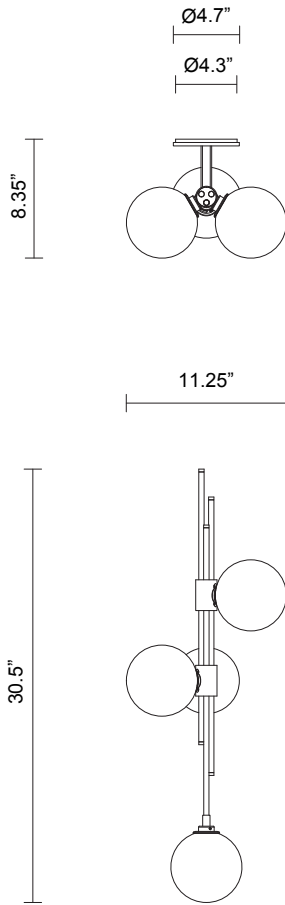

TRILOGY COLLECTION

WALL SCONCE

SPECIFICATION SHEET

NORTH AMERICA

TR_WS_UL_22V1

ABOUT TRILOGY

Trilogy collection exemplifies contemporary sophistication of yesteryear drawing from art deco imaginings with staggered rods, jewel like cuff detailing and mouth-blown orbs.

8 - 10 weeks

LIGHT SOURCE

3 x 12V G4 2.5W LED bipin
2700k warm white
750 total lumen output
Dimmable
Lamps included

INSTALLATION

Supplied with external driver
and mounting plate to fit
4.0/3.5 Jbox

WEIGHT

15 lb