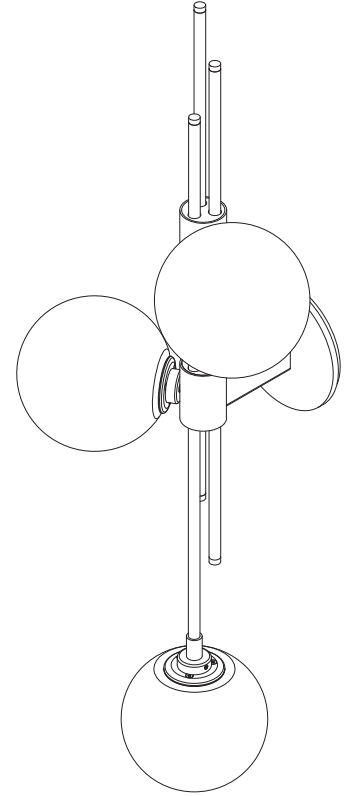

TRILOGY COLLECTION

WALL SCONCE

SPECIFICATION SHEET

NORTH AMERICA

TR_WS_UL_22V2

ABOUT TRILOGY

Trilogy collection exemplifies contemporary sophistication of yesteryear drawing from art deco imaginings with staggered rods, jewel like cuff detailing and mouth-blown orbs.

Showcasing deceptively sophisticated engineering, a hallmark of Articolo's growing body of work, the breath-taking Trilogy marries finely crafted metalwork with the superb beauty of artisan glass.

LEAD TIME

8 - 10 weeks

LIGHT SOURCE

3 x 12V G4 2.5W LED bipin
2700k warm white
750 total lumen output
Dimmable
Lamps included

INSTALLATION

Supplied with external driver
and mounting plate to fit
4.0/3.5 Jbox

WEIGHT

15 lb

FITTING FINISHES

Brass
Mid Bronze
Satin Nickel
Black Electroplate

SHADE COLOURS

Fizi
Snow
Spoti Black
Spoti White
Drunken Emerald
Tea
Frosted Tea

CERTIFICATION

US/ETL/CA

WARRANTY

3 years