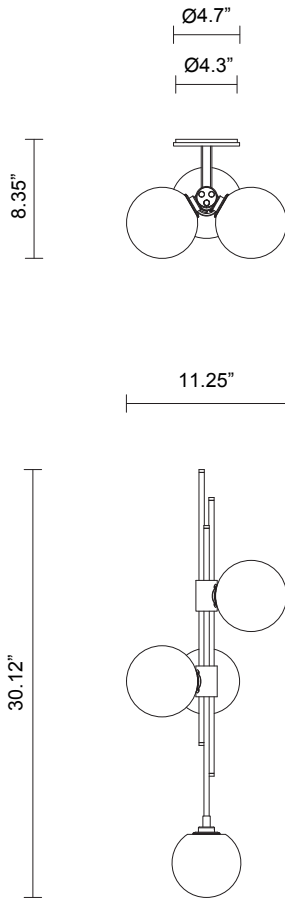

TRILOGY COLLECTION

WALL SCONCE

SPECIFICATION SHEET

NORTH AMERICA

TR_WS_UL_22V2

ABOUT TRILOGY

Trilogy collection exemplifies contemporary sophistication of yesteryear drawing from art deco imaginings with staggered rods, jewel like cuff detailing and mouth-blown orbs.

Showcasing deceptively sophisticated engineering, a hallmark of Articolo's growing body of work, the breath-taking Trilogy marries finely crafted metalwork with the superb beauty of artisan glass.

LEAD TIME

8 - 10 weeks

LIGHT SOURCE

3 x 12V G4 2.5W LED bipin
2700k warm white
750 total lumen output
Dimmable
Lamps included

INSTALLATION

Supplied with external driver
and mounting plate to fit
4.0/3.5 Jbox

WEIGHT

15 lb

FITTING FINISHES

Brass
Mid Bronze
Satin Nickel
Black Electroplate

SHADE COLOURS

Fizi
Snow
Spoti Black
Spoti White
Drunken Emerald
Tea
Frosted Tea

CERTIFICATION

US/ETL/CA

WARRANTY

3 years