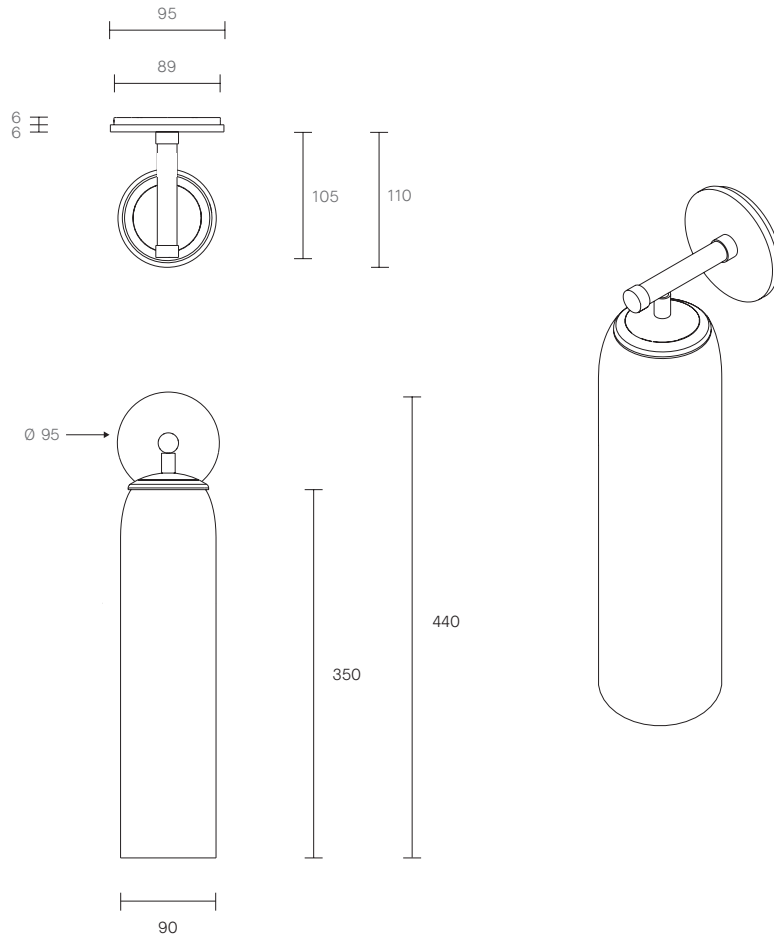

FLOAT COLLECTION
HOVER SHORT WALL SCNCE

SPECIFICATION SHEET
AUSTRALIA / INTERNATIONAL

ARTICOLO

FLOAT COLLECTION
HOVER SHORT WALL SCNCE

SPECIFICATION SHEET
AUSTRALIA / INTERNATIONAL

FL_HSWS_S_AU_19V2

ABOUT FLOAT

Float is a collection of refined lighting informed by glamorous design cues of a bygone era and defined by its soaring cylindrical form.

The collection continues Articolo's exploration of the richly storied nature of artisanship. Each mouth-blown piece is tirelessly perfected and uniquely individual. Born as an acclaimed Wall Sconce, today Float is also available as a Pendant and Table Lamp in multiple iterations.

LEAD TIME

6 - 8 weeks

LIGHT SOURCE

12V 7.5W LED
MR16 GU5.3
2700K warm white
550 lumens
Dimmable
Globe included

INSTALLATION

Supplied with external driver

WEIGHT

4kg