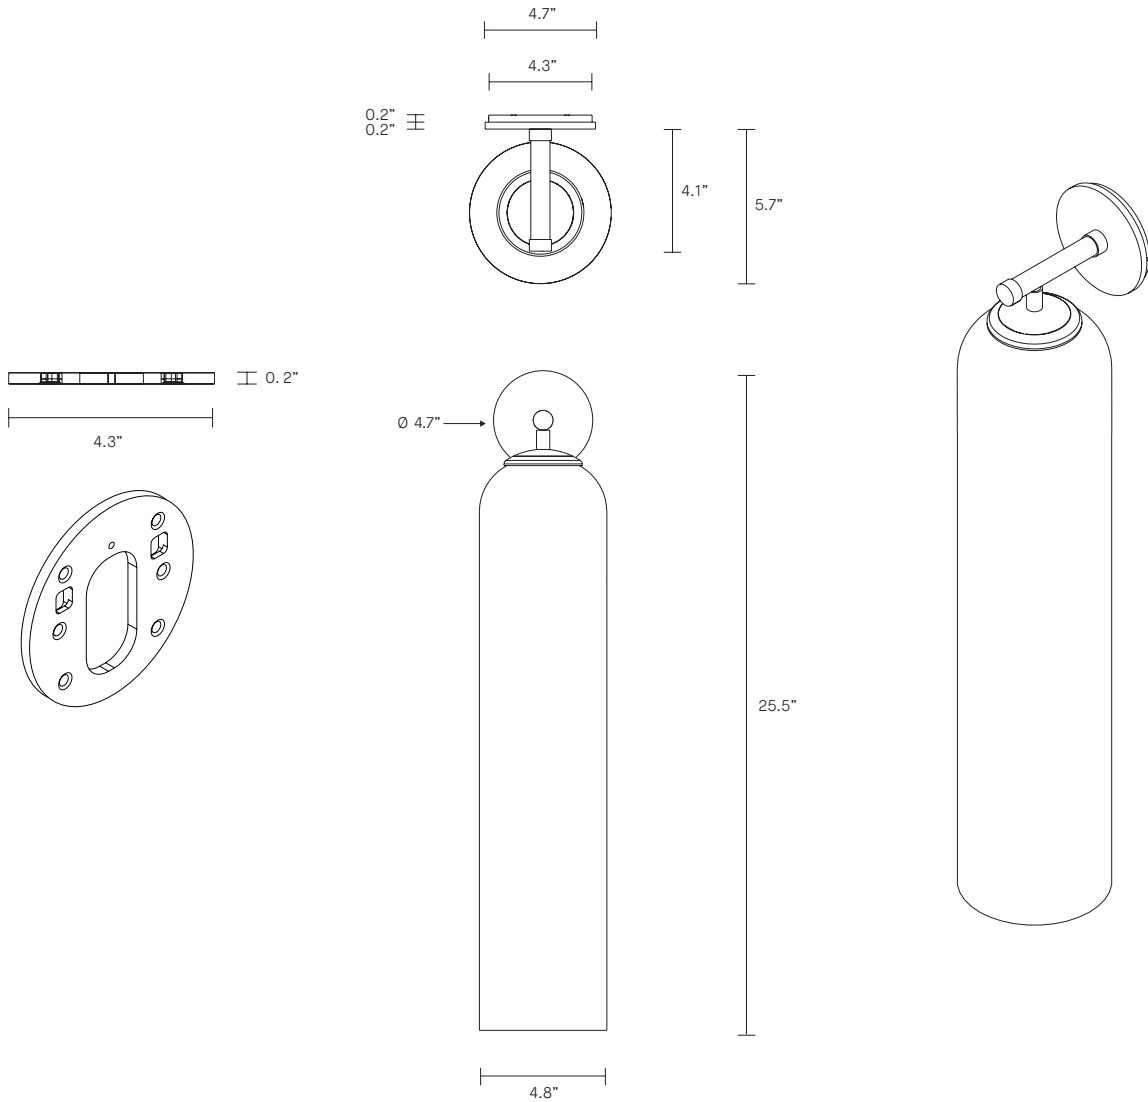

FLOAT COLLECTION
HOVER TALL WALL SCNCE

UL SPECIFICATION SHEET
NORTH AMERICA

ARTICOLO

FLOAT COLLECTION
HOVER TALL WALL SCONCE

UL SPECIFICATION SHEET
NORTH AMERICA

FL_HLWS_S_L_19V1

ABOUT FLOAT

Float is a collection of refined lighting informed by glamorous design cues of a bygone era and defined by its soaring cylindrical form.

LEAD TIME

8 - 10 weeks

LIGHT SOURCE

12V 7.5W LED
MR16 GU5.3
2700K warm white
550 lumens
Dimmable
Globe included

INSTALLATION

Supplied with external driver and mounting plate to fit 4.0 ceiling box
Escutcheons may be ordered to conceal Jbox openings where needed

WEIGHT

10lb

FITTING FINISHES

Brass (shown)
Mid Bronze
Electroplate Black
Satin Nickel

ARM INLAY

Latte Leather (shown)
Navy Leather

SHADE COLOURS

Snow (shown)
Drunken Emerald
Smoke
Grey
Clear