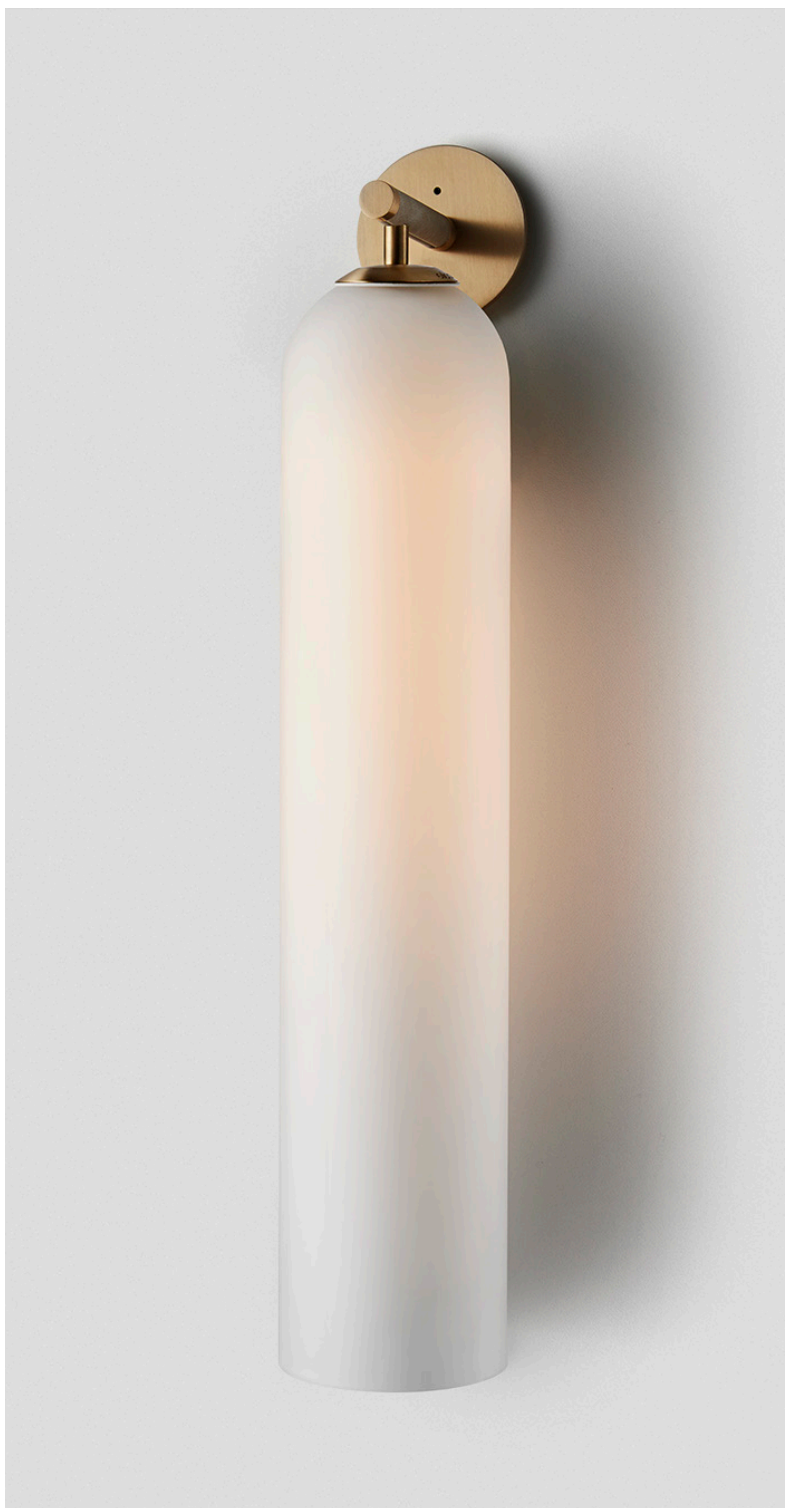

FLOAT COLLECTION
HOVER TALL WALL SCNCE

UL SPECIFICATION SHEET
NORTH AMERICA

ARTICOLO

FLOAT COLLECTION
HOVER TALL WALL SCONCE

UL SPECIFICATION SHEET
NORTH AMERICA

FL_HLWS_S_L_19V1

ABOUT FLOAT

Float is a collection of refined lighting informed by glamorous design cues of a bygone era and defined by its soaring cylindrical form.

The collection continues Articolo's exploration of the richly storied nature of artisanship. Each mouth-blown piece is tirelessly perfected and uniquely individual. Born as an acclaimed Wall Sconce, today Float is also available as a Pendant and Table Lamp in multiple iterations.

WEIGHT

10lb

FITTING FINISHES

Brass (shown)
Mid Bronze
Electroplate Black
Satin Nickel

ARM INLAY

Latte Leather (shown)
Navy Leather

SHADE COLOURS

Snow (shown)
Drunken Emerald
Smoke
Grey
Clear