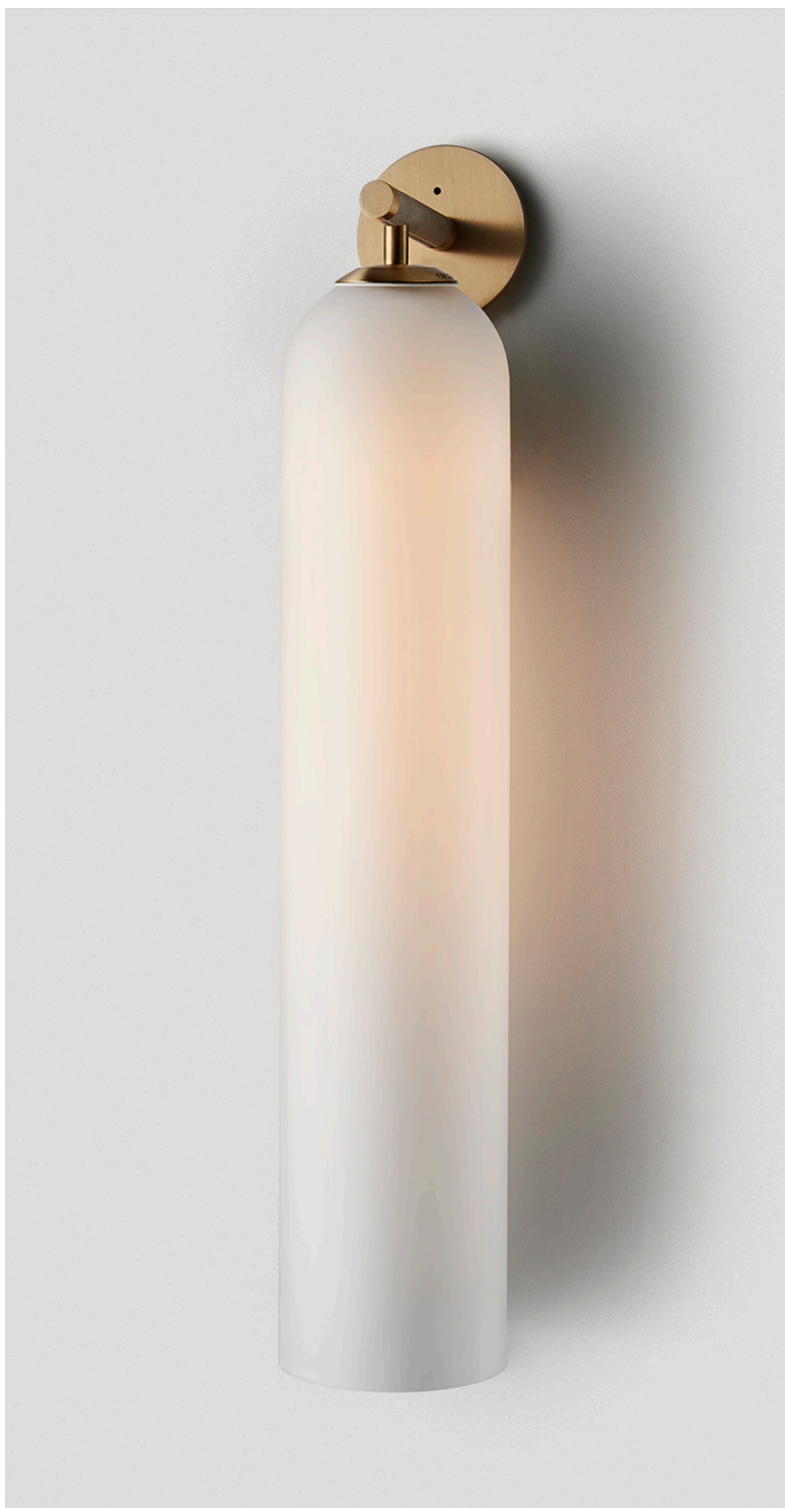

FLOAT COLLECTION
HOVER TALL WALL SCNCE

SPECIFICATION SHEET
AUSTRALIA / INTERNATIONAL

ARTICOLO

FLOAT COLLECTION
HOVER TALL WALL SCONCE

SPECIFICATION SHEET
AUSTRALIA / INTERNATIONAL

FL_HTWS_S_AU_19V2

ABOUT FLOAT

Float is a collection of refined lighting informed by glamorous design cues of a bygone era and defined by its soaring cylindrical form.

The collection continues Articolo's exploration of the richly storied nature of artisanship. Each mouth-blown piece is tirelessly perfected and uniquely individual. Born as an acclaimed Wall Sconce, today Float is also available as a Pendant and Table Lamp in multiple iterations.

LEAD TIME

6 - 8 weeks

LIGHT SOURCE

12V 7.5W LED
MR16 GU5.3
2700K warm white
550 lumens
Dimmable
Globe included

INSTALLATION

Supplied with external driver

WEIGHT

5kg

FITTING FINISHES

Brass (shown)
Mid Bronze
Electroplate Black
Satin Nickel

ARM INLAY

Latte Leather (shown)
Navy Leather

SHADE COLOURS

Snow (shown)
Drunken Emerald
Smoke
Grey
Clear

CERTIFICATION

CE/AU