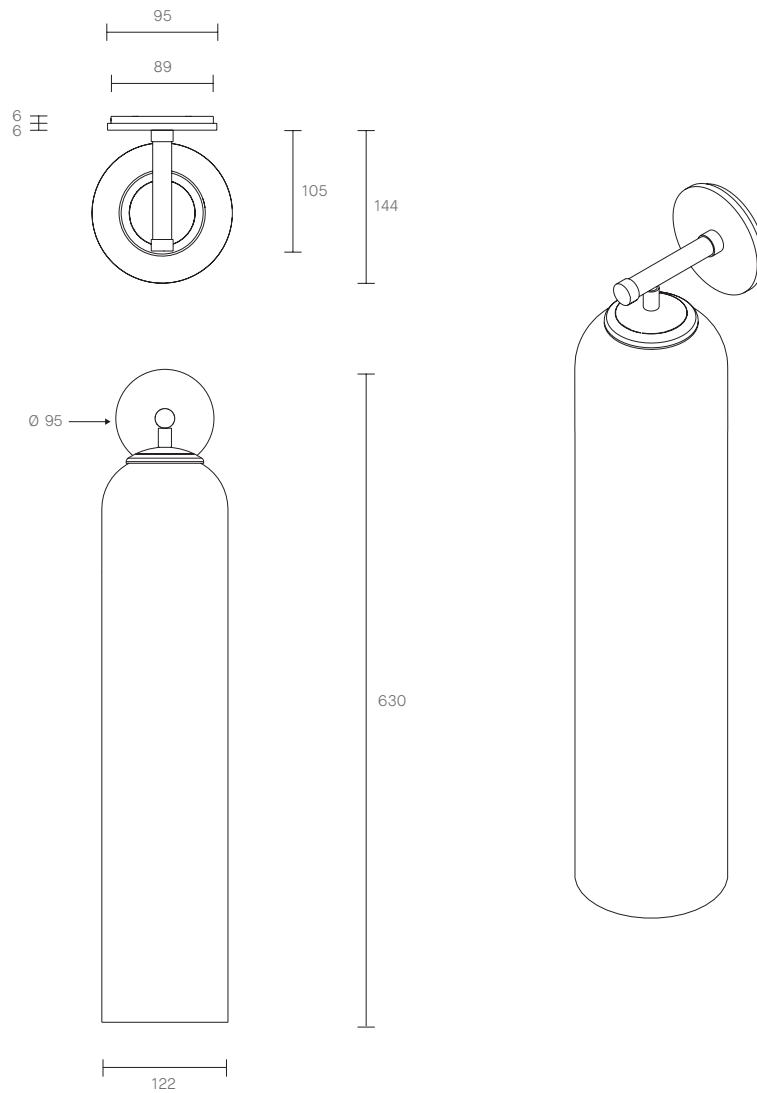

FLOAT COLLECTION
HOVER TALL WALL SCNCE

SPECIFICATION SHEET
AUSTRALIA / INTERNATIONAL

ARTICOLO

FLOAT COLLECTION
HOVER TALL WALL SCONCE

SPECIFICATION SHEET
AUSTRALIA / INTERNATIONAL

FL_HTWS_S_AU_19V2

ABOUT FLOAT

Float is a collection of refined lighting informed by glamorous design cues of a bygone era and defined by its soaring cylindrical form.

The collection continues Articolo's exploration of the richly storied nature of artisanship. Each mouth-blown piece is tirelessly perfected and uniquely individual. Born as an acclaimed Wall Sconce, today Float is also available as a Pendant and Table Lamp in multiple iterations.

LEAD TIME

6 - 8 weeks

LIGHT SOURCE

12V 7.5W LED
MR16 GU5.3
2700K warm white
550 lumens
Dimmable
Globe included

INSTALLATION

Supplied with external driver

WEIGHT

5kg