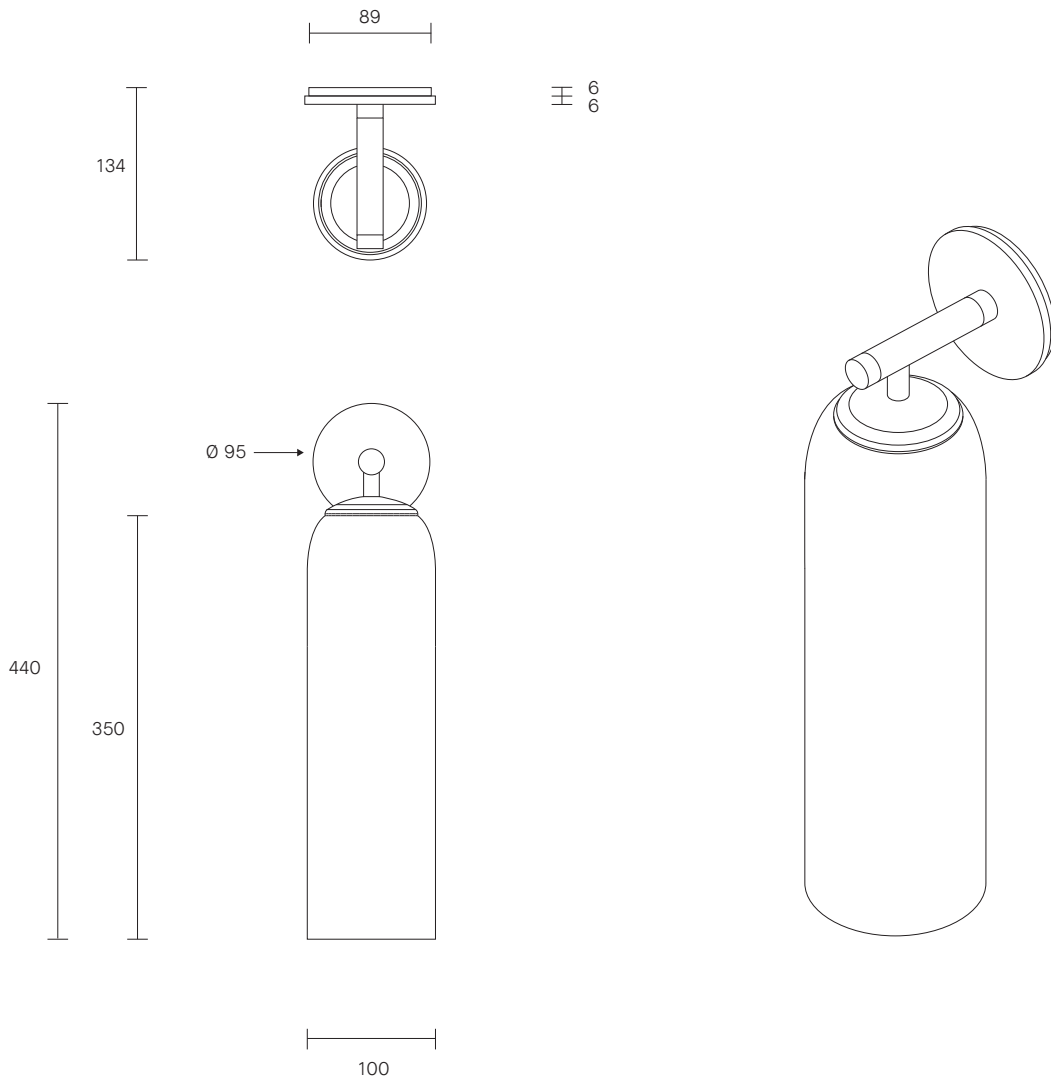

FLOAT COLLECTION  
HOVER SHORT WALL SCONCE

SPECIFICATION SHEET  
AUSTRALIA / INTERNATIONAL

FL\_HSWS\_AU\_20V2

**ABOUT FLOAT**

Float is a collection of refined lighting informed by glamorous design cues of a bygone era and defined by its soaring cylindrical form.

**LEAD TIME**

6 - 8 weeks

**LIGHT SOURCE**

12V 7.5W LED MR16 GU5.3  
2700K warm white  
550 lumens  
Dimmable  
Globe included

**WEIGHT**

4kg

**INSTALLATION**

Supplied with an external driver