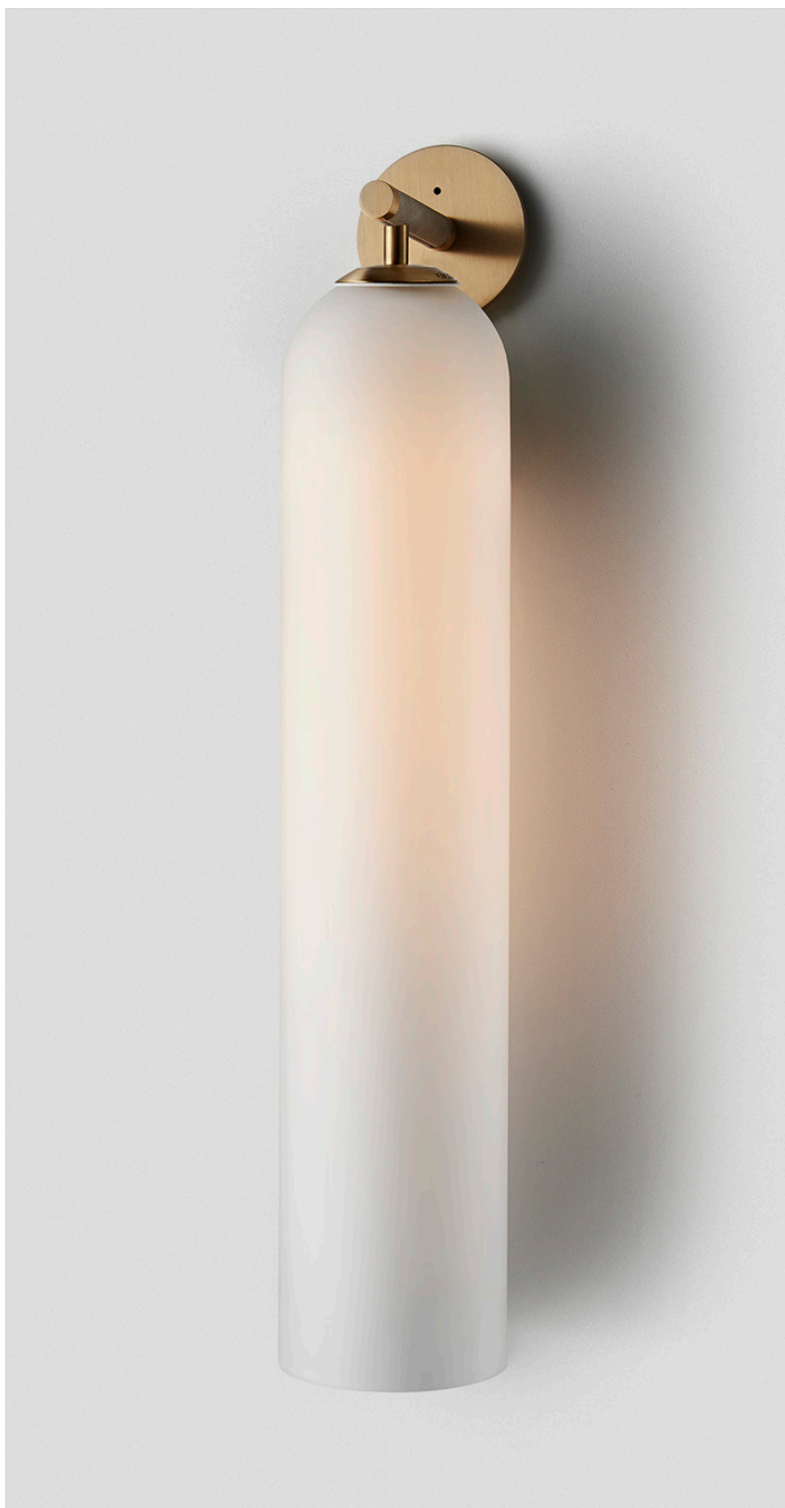

FLOAT COLLECTION
HOVER TALL WALL SCNCE

UL SPECIFICATION SHEET
NORTH AMERICA

ARTICOLO

FLOAT COLLECTION
HOVER TALL WALL SCONCE

UL SPECIFICATION SHEET
NORTH AMERICA

ABOUT FLOAT

Float is a collection of refined lighting informed by glamorous design cues of a bygone era and defined by its soaring cylindrical form.

The collection continues Articolò's exploration of the richly storied nature of artisanship. Each mouth-blown piece is tirelessly perfected and uniquely individual. Born as an acclaimed Wall Sconce, today Float is also available as a Pendant and Table Lamp in multiple iterations.

LEAD TIME

8 - 10 weeks

LIGHT SOURCE

12V 7.5W LED MR16 GU5.3
2700K warm white
430 lumens
Dimmable
Globe included

WEIGHT

10 lb

INSTALLATION

Supplied with an external driver and mounting plate to fit 4.0/3.5 Jbox
Escutcheons may be ordered to conceal Jbox openings where needed

FITTING FINISHES

Brass (shown)
Mid Bronze
Articolo Black
Matte White
Electroplate Black
Satin Nickel

SHADE COLOURS

Snow (shown)
Drunken Emerald
Smoke
Grey
Clear

ARM INLAY

Latte Leather (shown)
Navy Leather