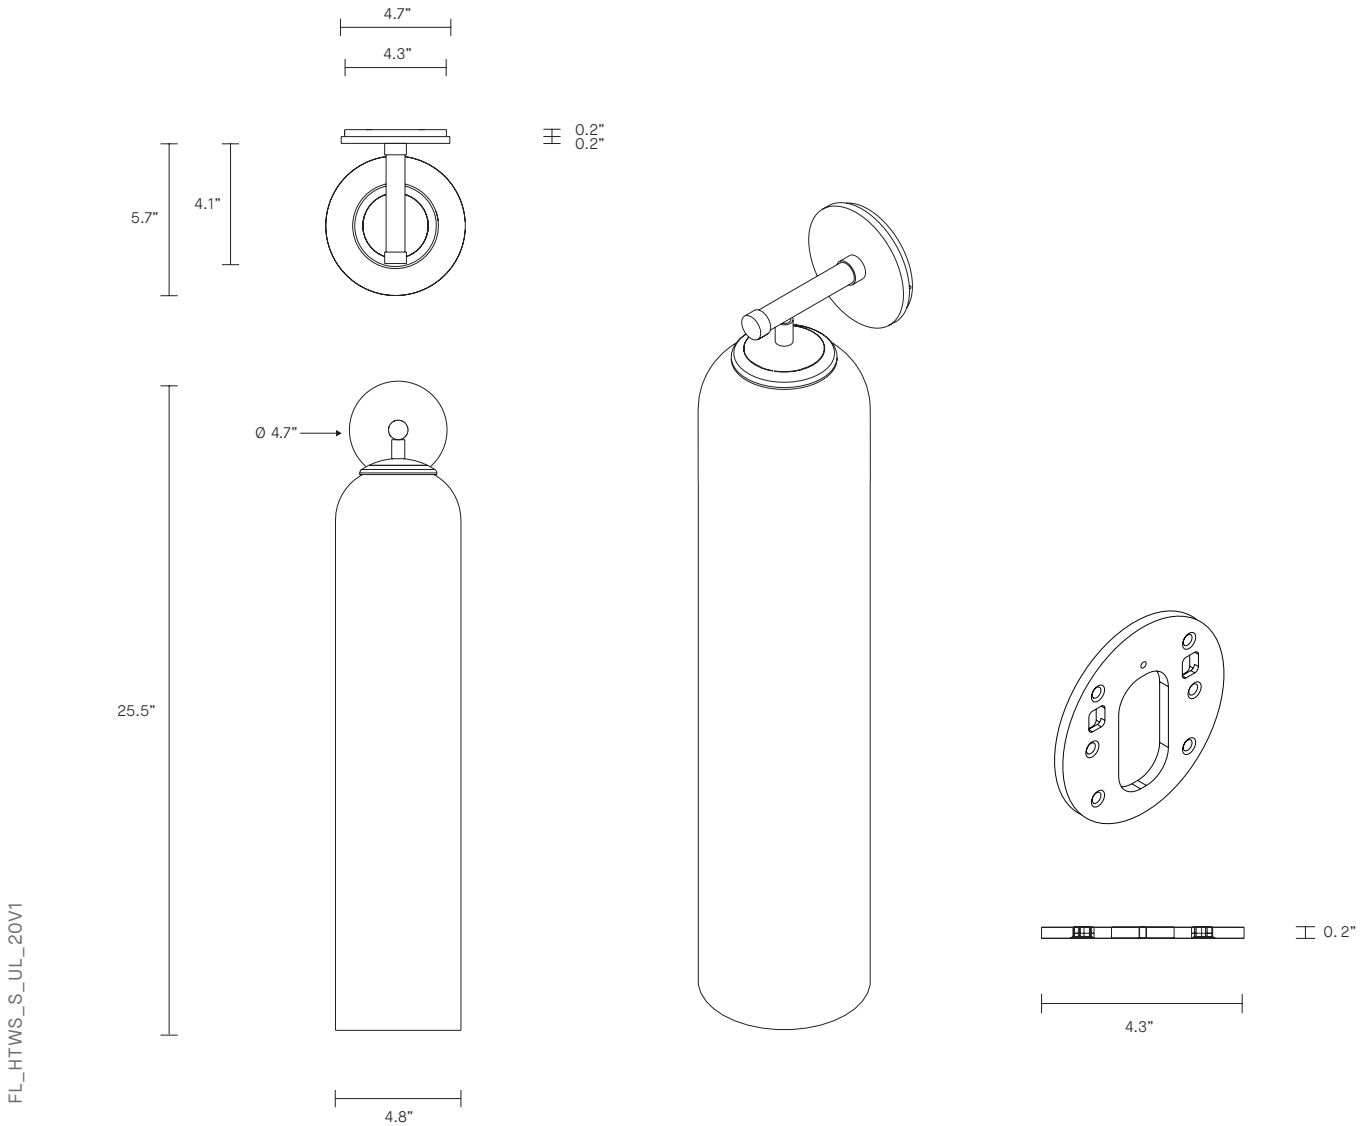

FLOAT COLLECTION
HOVER TALL WALL SCNCE

UL SPECIFICATION SHEET
NORTH AMERICA

ARTICOLO

FLOAT COLLECTION
HOVER TALL WALL SCONCE

UL SPECIFICATION SHEET
NORTH AMERICA

ABOUT FLOAT

Float is a collection of refined lighting informed by glamorous design cues of a bygone era and defined by its soaring cylindrical form.

The collection continues Articolò's exploration of the richly storied nature of artisanship. Each mouth-blown piece is tirelessly perfected and uniquely individual. Born as an acclaimed Wall Sconce, today Float is also available as a Pendant and Table Lamp in multiple iterations.

LEAD TIME

8 - 10 weeks

LIGHT SOURCE

12V 7.5W LED MR16 GU5.3
2700K warm white
430 lumens
Dimmable
Globe included

WEIGHT

10 lb

INSTALLATION

Supplied with an external driver and mounting plate to fit 4.0/3.5 Jbox
Escutcheons may be ordered to conceal Jbox openings where needed