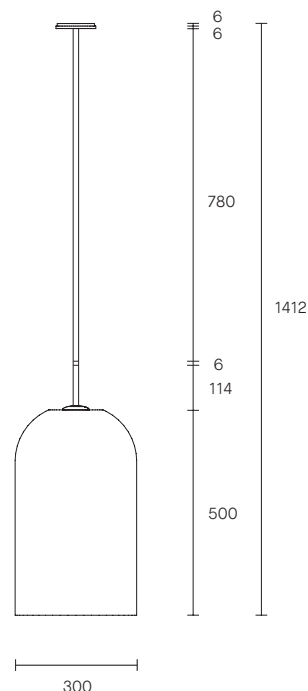

MONI COLLECTION
EXTRA LARGE DOUBLE PENDANT

SPECIFICATION SHEET
AUSTRALIA / INTERNATIONAL

ARTICOLO

MONI COLLECTION

EXTRA LARGE DOUBLE PENDANT

SPECIFICATION SHEET
AUSTRALIA / INTERNATIONAL

MO_XLDP_S_AU_20V2

ABOUT MONI

The Moni shade is removable for easy cleaning.

Moni is available in table lamp, floor lamp, wall sconce and pendant.

LEAD TIME

6 - 8 weeks

LIGHT SOURCE

2 x 240V E27 95mm 8W LED
Convertible
2700K warm white
1400 total lumen output
Dimmable
Globes included

CUSTOMISATION

Variations to rod length and spacing bar can be specified at time of order placement.

Standard drop length up to 1200mm. Additional charge will apply for longer drop lengths, price upon request.

WEIGHT

18kg

FITTING FINISHES

Brass (shown)
Mid Bronze
Articolo Black
Matte White
Electroplate Black
Satin Nickel

SHADE COLOURS

Clear and White (shown)

CERTIFICATION

CE/AU