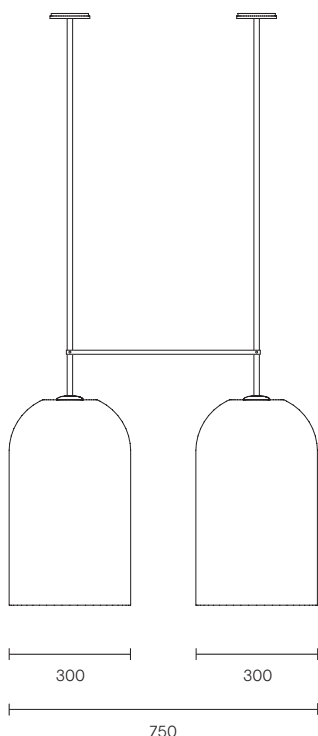

MONI COLLECTION
EXTRA LARGE DOUBLE PENDANT

SPECIFICATION SHEET
AUSTRALIA / INTERNATIONAL

ARTICOLO

MONI COLLECTION

EXTRA LARGE DOUBLE PENDANT

SPECIFICATION SHEET
AUSTRALIA / INTERNATIONAL

MO_XLDP_S_AU_20V2

ABOUT MONI

The Moni shade is removable for easy cleaning.

Moni is available in table lamp, floor lamp, wall sconce and pendant.

LEAD TIME

6 - 8 weeks

LIGHT SOURCE

2 x 240V E27 95mm 8W LED
Convertible
2700K warm white
1400 total lumen output
Dimmable
Globes included

CUSTOMISATION

Variations to rod length and spacing bar can be specified at time of order placement.

Standard drop length up to 1200mm. Additional charge will apply for longer drop lengths, price upon request.

WEIGHT

18kg

FITTING FINISHES

Brass (shown)
Mid Bronze
Articolo Black
Matte White
Electroplate Black
Satin Nickel

SHADE COLOURS

Clear and White (shown)

CERTIFICATION

CE/AU