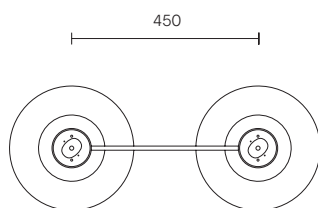

MONI COLLECTION

EXTRA LARGE DOUBLE PENDANT

SPECIFICATION SHEET
AUSTRALIA / INTERNATIONAL

MO_XLDP_S_AU_20V2

ABOUT MONI

Moni is an innovative yet astute collection, its monochromatic palette softened by a gentle, fluid form that is perfectly complemented in proportion and balance. The white dipped coloured shades add further dynamic, pairing the weightlessness of artisanal mouthblown glass with an opaque quality.

The Moni shade is removable for easy cleaning.

Moni is available in table lamp, floor lamp, wall sconce and pendant.

LEAD TIME

6 - 8 weeks

LIGHT SOURCE

2 x 240V E27 95mm 8W LED
Convertible
2700K warm white
1400 total lumen output
Dimmable
Globes included

CUSTOMISATION

Variations to rod length and spacing bar can be specified at time of order placement.

Standard drop length up to 1200mm. Additional charge will apply for longer drop lengths, price upon request.

WEIGHT

18kg

FITTING FINISHES

Brass (shown)
Mid Bronze
Articolo Black
Matte White
Electroplate Black
Satin Nickel

SHADE COLOURS

Clear and White (shown)

CERTIFICATION

CE/AU

WARRANTY

3 years