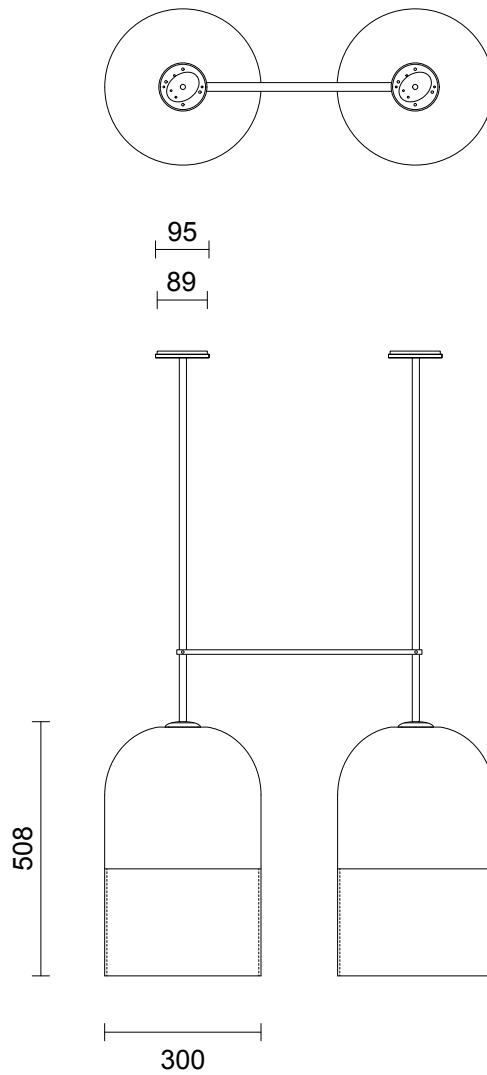

INDI COLLECTION
EXTRA LARGE DOUBLE PENDANT

SPECIFICATION SHEET
AUSTRALIA / INTERNATIONAL

ARTICOLO

INDI COLLECTION

EXTRA LARGE DOUBLE PENDANT

SPECIFICATION SHEET

AUSTRALIA / INTERNATIONAL

IN_XLDP_AU_21V1

LEAD TIME

6 - 8 weeks

LIGHT SOURCE

2 x 240V E27 95mm 8W LED
2700K warm white
1400 total lumen output
Dimmable
Lamps included

CUSTOMISATION

Variations to rod length and spacing bar can be specified at time of order placement. Standard drop length up to 1200mm. Additional charge will apply for longer drop lengths, price upon request.

WEIGHT

18kg

FITTING FINISHES

Brass
Mid Bronze
Satin Nickel
Black Electroplate
White Powder Coat
Graphite Powder Coat

SHADE COLOURS

Clear

WEAVE COLOURS

Black
Natural
Black and Natural
Sand