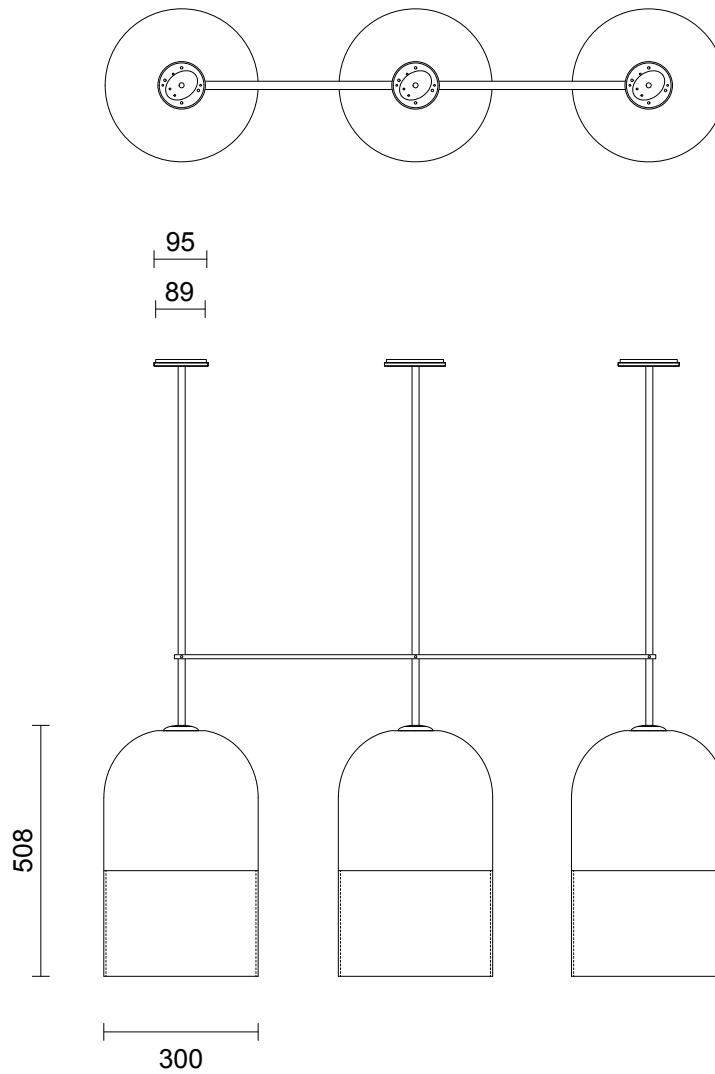

INDI COLLECTION
EXTRA LARGE TRIPLE PENDANT

SPECIFICATION SHEET
AUSTRALIA / INTERNATIONAL

INDI COLLECTION

EXTRA LARGE TRIPLE PENDANT

SPECIFICATION SHEET

AUSTRALIA / INTERNATIONAL

IN_XLTP_AU_21V1

ABOUT INDI

LEAD TIME

6 - 8 weeks

LIGHT SOURCE

3 x 240V E27 95mm 8W LED
2700K warm white
2100 total lumen output
Dimmable
Lamps included

CUSTOMISATION

Variations to rod length and spacing bar can be specified at time of order placement. Standard drop length up to 1200mm. Additional charge will apply for longer drop lengths, price upon request.

WEIGHT

27kg

FITTING FINISHES

Brass
Mid Bronze
Satin Nickel
Black Electroplate
White Powder Coat
Graphite Powder Coat

SHADE COLOURS

Clear

WEAVE COLOURS

Black
Natural
Black and Natural
Sand