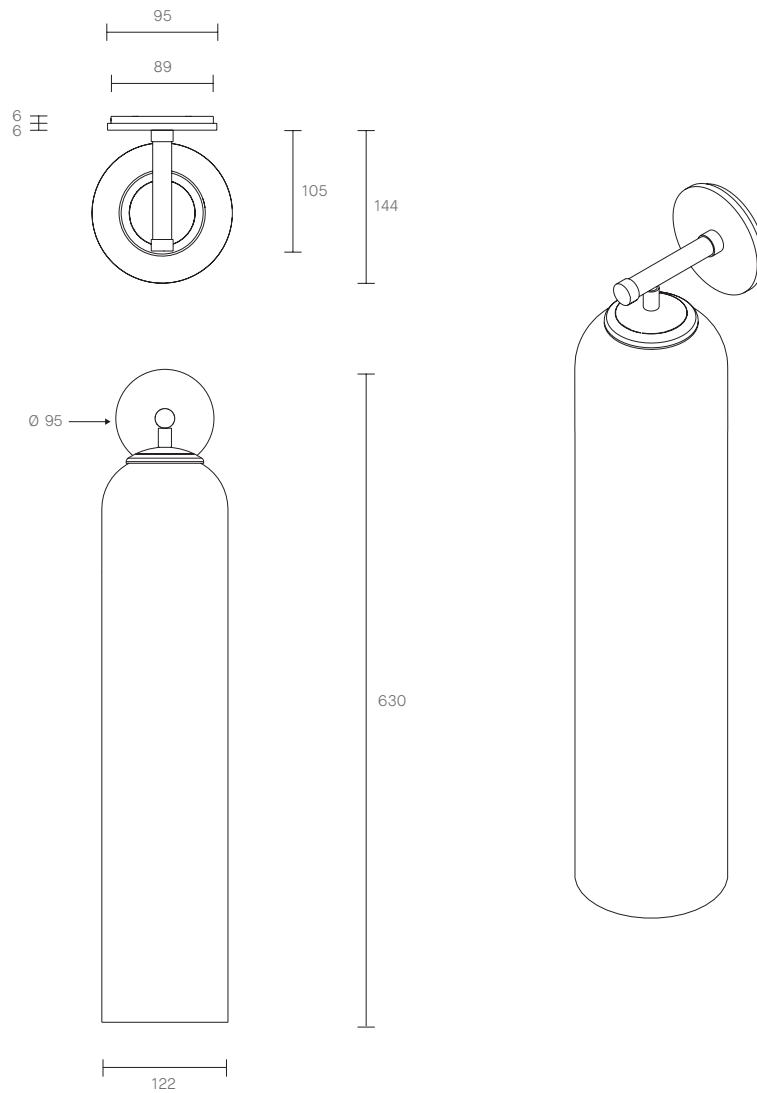

FLOAT COLLECTION
HOVER TALL WALL SCONCE

SPECIFICATION SHEET
AUSTRALIA / INTERNATIONAL

ARTICOLO

FLOAT COLLECTION
HOVER TALL WALL SCNCE

SPECIFICATION SHEET
AUSTRALIA / INTERNATIONAL

FL_HWS_S_AU_19V2

ABOUT FLOAT

Float is a collection of refined lighting informed by glamorous design cues of a bygone era and defined by its soaring cylindrical form.

The collection continues Articolo's exploration of the richly storied nature of artisanship. Each mouth-blown piece is tirelessly perfected and uniquely individual. Born as an acclaimed Wall Sconce, today Float is also available as a Pendant and Table Lamp in multiple iterations.

LEAD TIME

6 - 8 weeks

LIGHT SOURCE

12V 7.5W LED
MR16 GU5.3
2700K warm white
550 lumens
Dimmable
Globe included

INSTALLATION

Supplied with external driver

WEIGHT

5kg