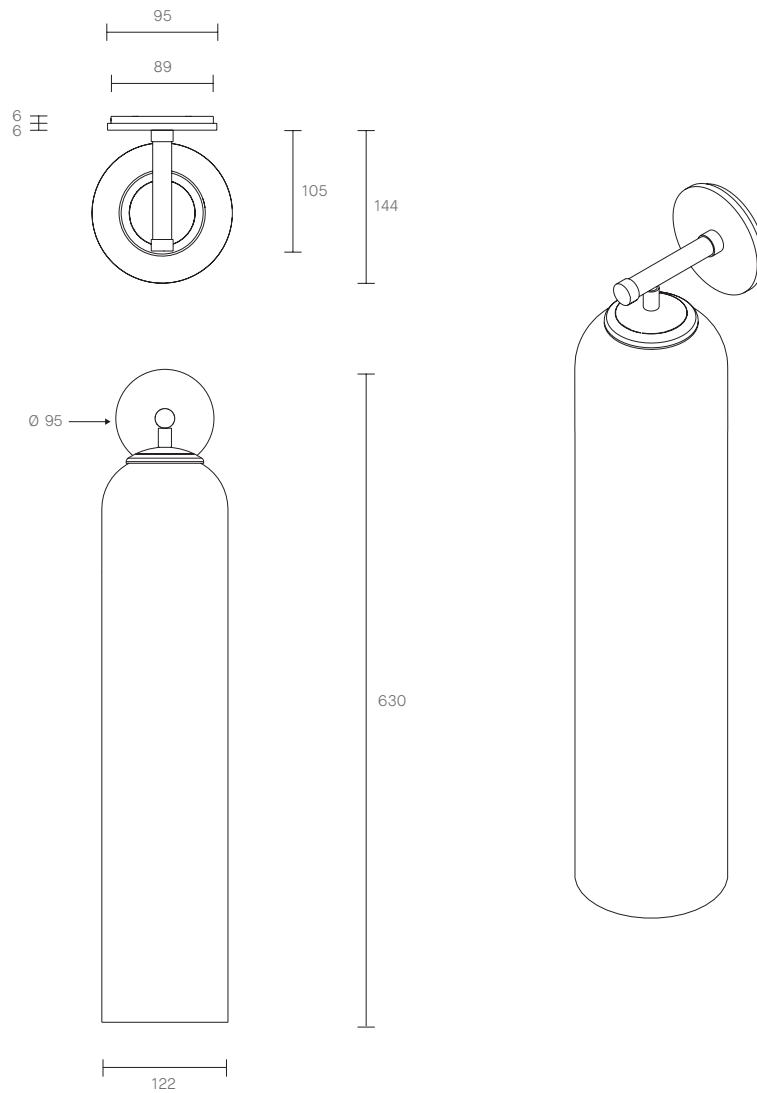

FLOAT COLLECTION  
HOVER TALL WALL SCNCE

SPECIFICATION SHEET  
AUSTRALIA / INTERNATIONAL

FL\_HWS\_S\_AU\_19V2

**ABOUT FLOAT**

Float is a collection of refined lighting informed by glamorous design cues of a bygone era and defined by its soaring cylindrical form.

**LEAD TIME**

6 - 8 weeks

**LIGHT SOURCE**

12V 7.5W LED  
MR16 GU5.3  
2700K warm white  
550 lumens  
Dimmable  
Globe included

**INSTALLATION**

Supplied with external driver

**WEIGHT**

5kg