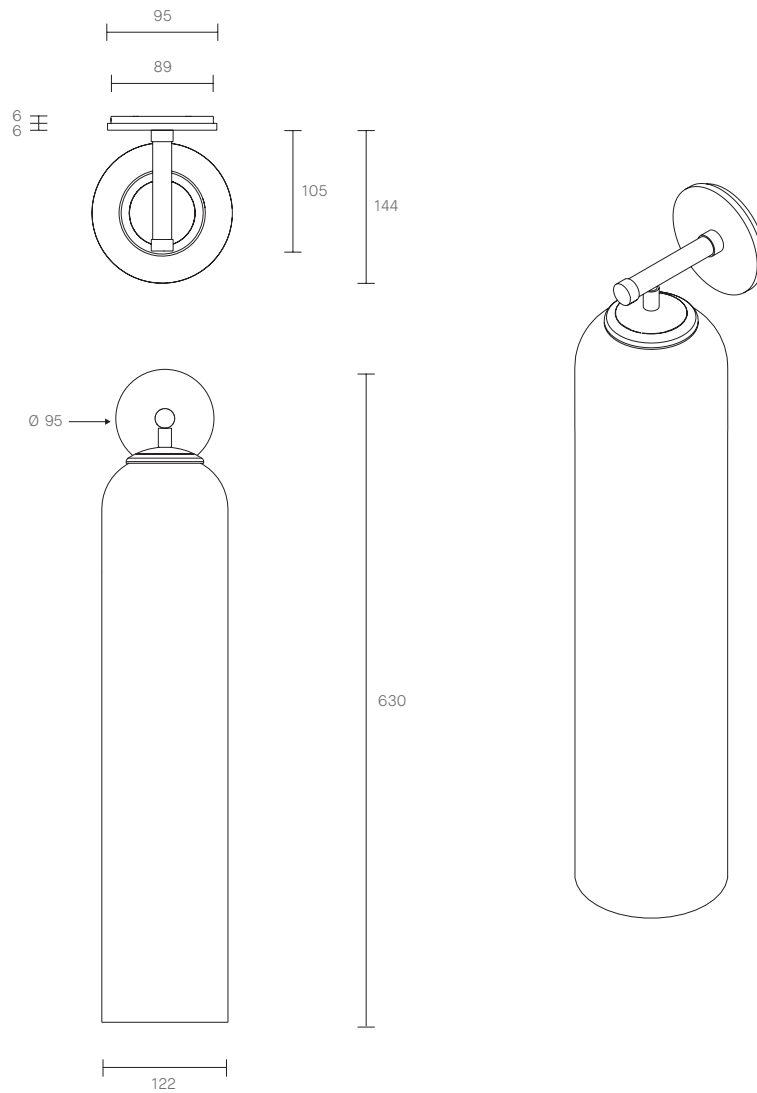

FLOAT COLLECTION
HOVER TALL WALL SCNCE

SPECIFICATION SHEET
AUSTRALIA / INTERNATIONAL

ARTICOLO

FLOAT COLLECTION
HOVER TALL WALL SCONCE

SPECIFICATION SHEET
AUSTRALIA / INTERNATIONAL

FL_HWS_S_AU_19V2

ABOUT FLOAT

Float is a collection of refined lighting informed by glamorous design cues of a bygone era and defined by its soaring cylindrical form.

The collection continues Articolo's exploration of the richly storied nature of artisanship. Each mouth-blown piece is tirelessly perfected and uniquely individual. Born as an acclaimed Wall Sconce, today Float is also available as a Pendant and Table Lamp in multiple iterations.

LEAD TIME

6 - 8 weeks

LIGHT SOURCE

12V 7.5W LED
MR16 GU5.3
2700K warm white
550 lumens
Dimmable
Globe included

INSTALLATION

Supplied with external driver

WEIGHT

5kg