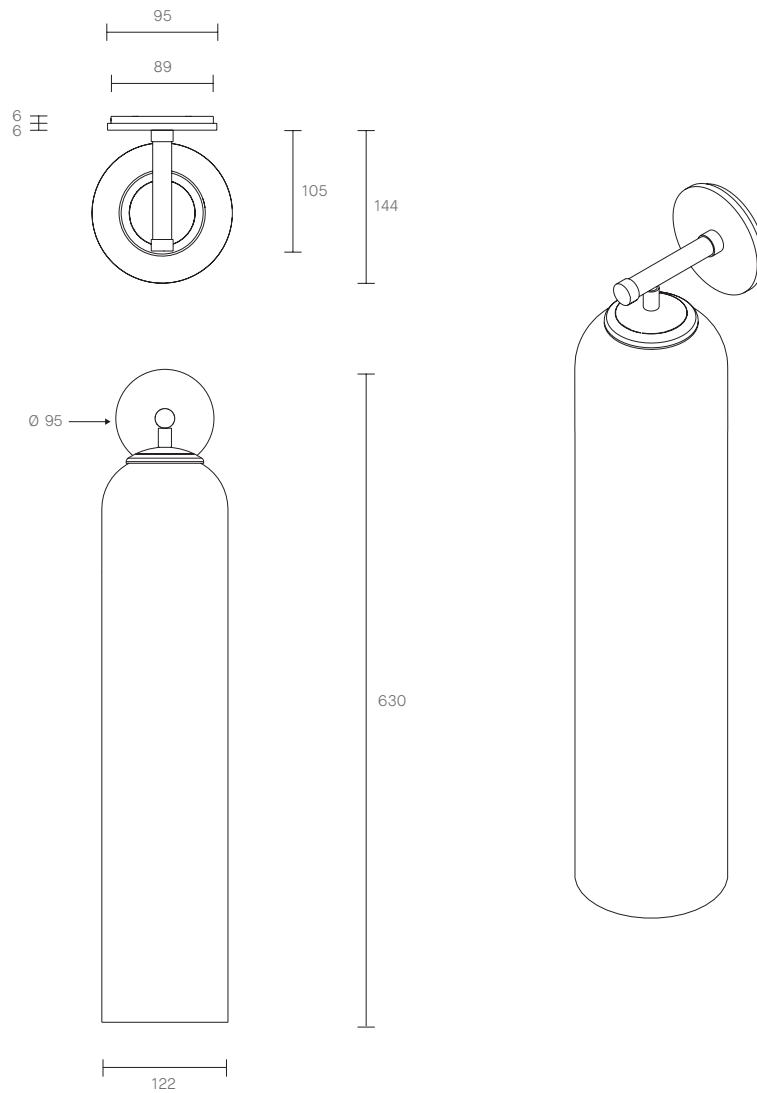

FLOAT COLLECTION
HOVER TALL WALL SCONCE

SPECIFICATION SHEET
AUSTRALIA / INTERNATIONAL

ARTICOLO

FLOAT COLLECTION
HOVER TALL WALL SCONCE

SPECIFICATION SHEET
AUSTRALIA / INTERNATIONAL

FL_HWS_S_AU_19V2

ABOUT FLOAT

Float is a collection of refined lighting informed by glamorous design cues of a bygone era and defined by its soaring cylindrical form.

The collection continues Articolo's exploration of the richly storied nature of artisanship. Each mouth-blown piece is tirelessly perfected and uniquely individual. Born as an acclaimed Wall Sconce, today Float is also available as a Pendant and Table Lamp in multiple iterations.

LEAD TIME

6 - 8 weeks

LIGHT SOURCE

12V 7.5W LED
MR16 GU5.3
2700K warm white
550 lumens
Dimmable
Globe included

INSTALLATION

Supplied with external driver

WEIGHT

5kg