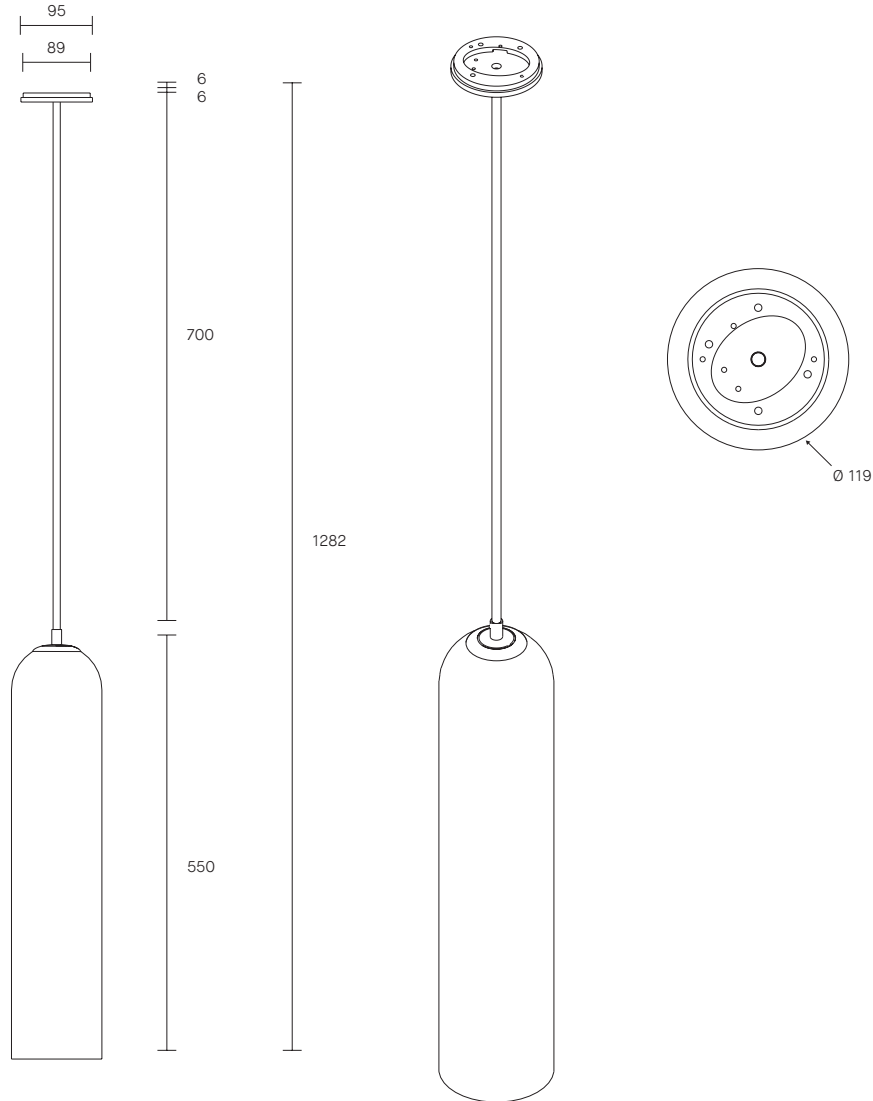

FLOAT COLLECTION
PENDANT

SPECIFICATION SHEET
AUSTRALIA / INTERNATIONAL

ARTICOLO

FLOAT COLLECTION

PENDANT

SPECIFICATION SHEET

AUSTRALIA / INTERNATIONAL

FL_P_S_AU_19V2

ABOUT FLOAT

Float is a collection of refined lighting informed by glamorous design cues of a bygone era and defined by its soaring cylindrical form.

The collection continues Articolò's exploration of the richly storied nature of artisanship. Each mouth-blown piece is tirelessly perfected and uniquely individual. Born as an acclaimed Wall Sconce, today Float is also available as a Pendant and Table Lamp in multiple iterations.

LEAD TIME

6 - 8 weeks

LIGHT SOURCE

240V 5W GU10 LED
3000K warm white
410 lumens
Dimmable
Globe included

CUSTOMISATION

Variations to rod length can be specified at time of order placement

WEIGHT

5kg

FITTING FINISHES

Brass
Mid Bronze (shown)
Articolo Black
Matte White
Electroplate Black
Satin Nickel

SHADE COLOURS

Snow
Drunken Emerald (shown)
Smoke
Grey
Clear

CERTIFICATION

CE/AU

WARRANTY

3 years