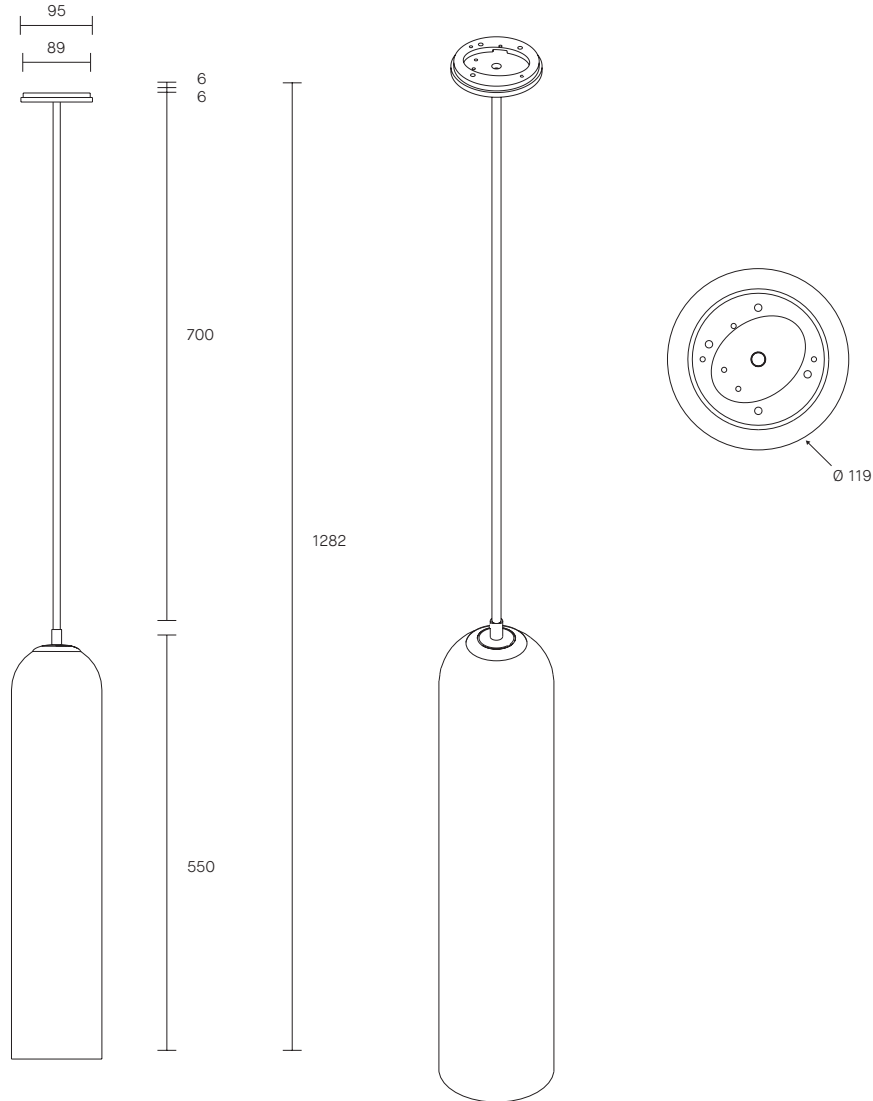

FLOAT COLLECTION
PENDANT

SPECIFICATION SHEET
AUSTRALIA / INTERNATIONAL

ARTICOLO

FLOAT COLLECTION

PENDANT

SPECIFICATION SHEET

AUSTRALIA / INTERNATIONAL

FL_P_S_AU_19V2

ABOUT FLOAT

Float is a collection of refined lighting informed by glamorous design cues of a bygone era and defined by its soaring cylindrical form.

The collection continues Articolò's exploration of the richly storied nature of artisanship. Each mouth-blown piece is tirelessly perfected and uniquely individual. Born as an acclaimed Wall Sconce, today Float is also available as a Pendant and Table Lamp in multiple iterations.

LEAD TIME

6 - 8 weeks

LIGHT SOURCE

240V 5W GU10 LED
3000K warm white
410 lumens
Dimmable
Globe included

CUSTOMISATION

Variations to rod length can be specified at time of order placement

WEIGHT

5kg

FITTING FINISHES

Brass
Mid Bronze (shown)
Articolo Black
Matte White
Electroplate Black
Satin Nickel

SHADE COLOURS

Snow
Drunken Emerald
Smoke
Grey (shown)
Clear

CERTIFICATION

CE/AU

WARRANTY

3 years