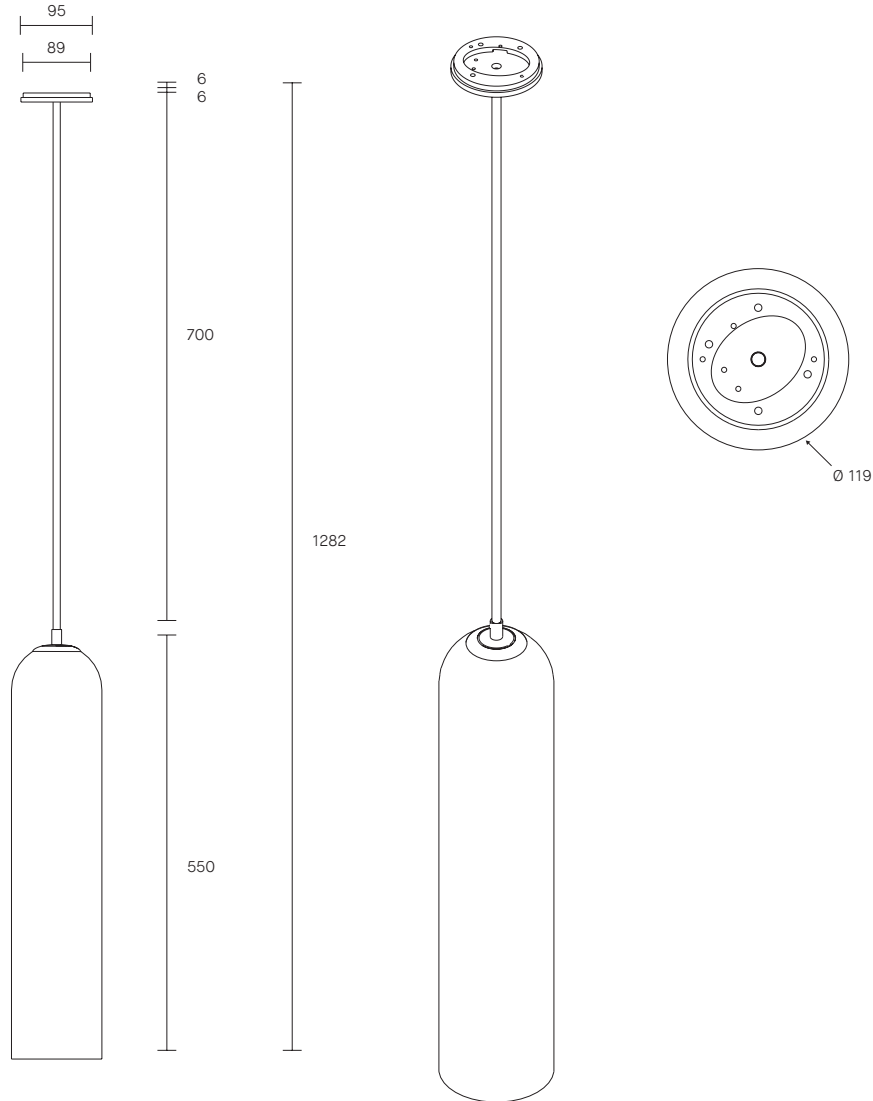

FLOAT COLLECTION
PENDANT

SPECIFICATION SHEET
AUSTRALIA / INTERNATIONAL

ARTICOLO

FLOAT COLLECTION

PENDANT

SPECIFICATION SHEET

AUSTRALIA / INTERNATIONAL

FL_P_S_AU_19V2

ABOUT FLOAT

Float is a collection of refined lighting informed by glamorous design cues of a bygone era and defined by its soaring cylindrical form.

The collection continues Articolò's exploration of the richly storied nature of artisanship. Each mouth-blown piece is tirelessly perfected and uniquely individual. Born as an acclaimed Wall Sconce, today Float is also available as a Pendant and Table Lamp in multiple iterations.

LEAD TIME

6 - 8 weeks

LIGHT SOURCE

240V 5W GU10 LED
3000K warm white
410 lumens
Dimmable
Globe included

CUSTOMISATION

Variations to rod length can be specified at time of order placement

WEIGHT

5kg

FITTING FINISHES

Brass
Mid Bronze (shown)
Articolo Black
Matte White
Electroplate Black
Satin Nickel

SHADE COLOURS

Snow
Drunken Emerald
Smoke (shown)
Grey
Clear

CERTIFICATION

CE/AU

WARRANTY

3 years