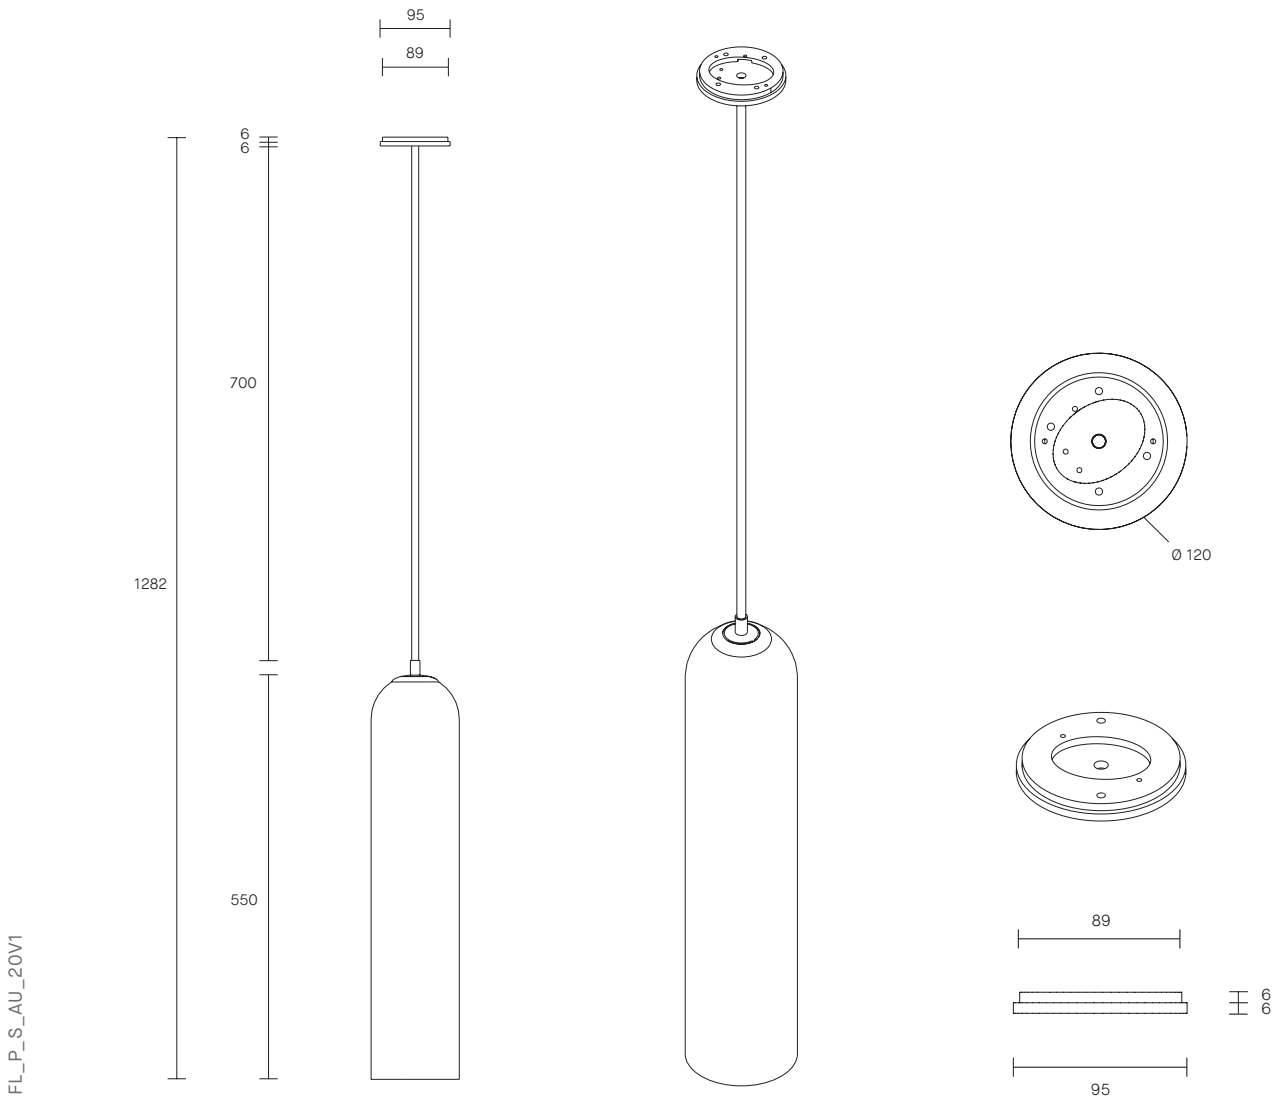

FLOAT COLLECTION
PENDANT

SPECIFICATION SHEET
AUSTRALIA / INTERNATIONAL

FLOAT COLLECTION

PENDANT

SPECIFICATION SHEET

AUSTRALIA / INTERNATIONAL

ABOUT FLOAT

Float is a collection of refined lighting informed by glamorous design cues of a bygone era and defined by its soaring cylindrical form.

The collection continues Articolo's exploration of the richly storied nature of artisanship. Each mouth-blown piece is tirelessly perfected and uniquely individual. Born as an acclaimed Wall Sconce, today Float is also available as a Pendant and Table Lamp in multiple iterations.

LEAD TIME

6 - 8 weeks

LIGHT SOURCE

240V 7W LED GU10
3000K warm white
600 lumens
Dimmable
Globe included

WEIGHT

5kg

CUSTOMISATION

Variations to rod length can be specified at time of order placement

Standard drop length up to 1200mm. Additional charge will apply for longer drop lengths, price upon request.

FITTING FINISHES

Brass (shown)
Mid Bronze
Articolo Black
Matte White
Electroplate Black
Satin Nickel