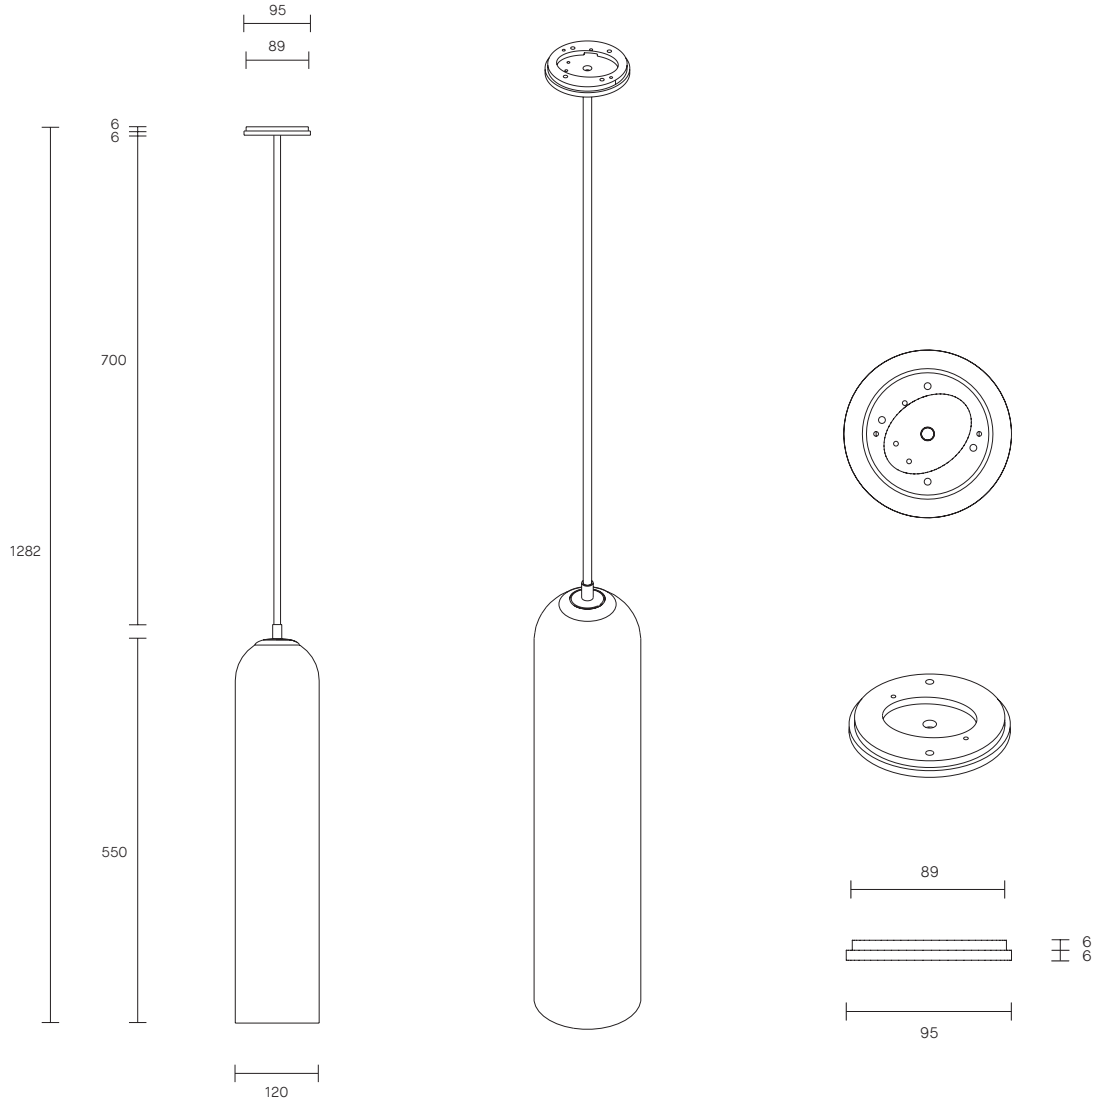

FLOAT COLLECTION
PENDANT

SPECIFICATION SHEET
AUSTRALIA / INTERNATIONAL

FLOAT COLLECTION

PENDANT

SPECIFICATION SHEET

AUSTRALIA / INTERNATIONAL

FL_P_AU_20V2

ABOUT FLOAT

Float is a collection of refined lighting informed by glamorous design cues of a bygone era and defined by its soaring cylindrical form.

The collection continues Articolo's exploration of the richly storied nature of artisanship. Each mouth-blown piece is tirelessly perfected and uniquely individual. Born as an acclaimed Wall Sconce, today Float is also available as a Pendant and Table Lamp in multiple iterations.

LEAD TIME

6 - 8 weeks

LIGHT SOURCE

240V GU10 5.5W 36°
2700K warm white
355 lumens
CRI97
Dimmable
Globe included

WEIGHT

5kg

CUSTOMISATION

Variations to rod length can be specified at time of order placement

Standard drop length up to 1200mm. Additional charge will apply for longer drop lengths, price upon request.

FITTING FINISHES

Brass (shown)
Mid Bronze
Articolo Black
Matte White
Electroplate Black
Satin Nickel