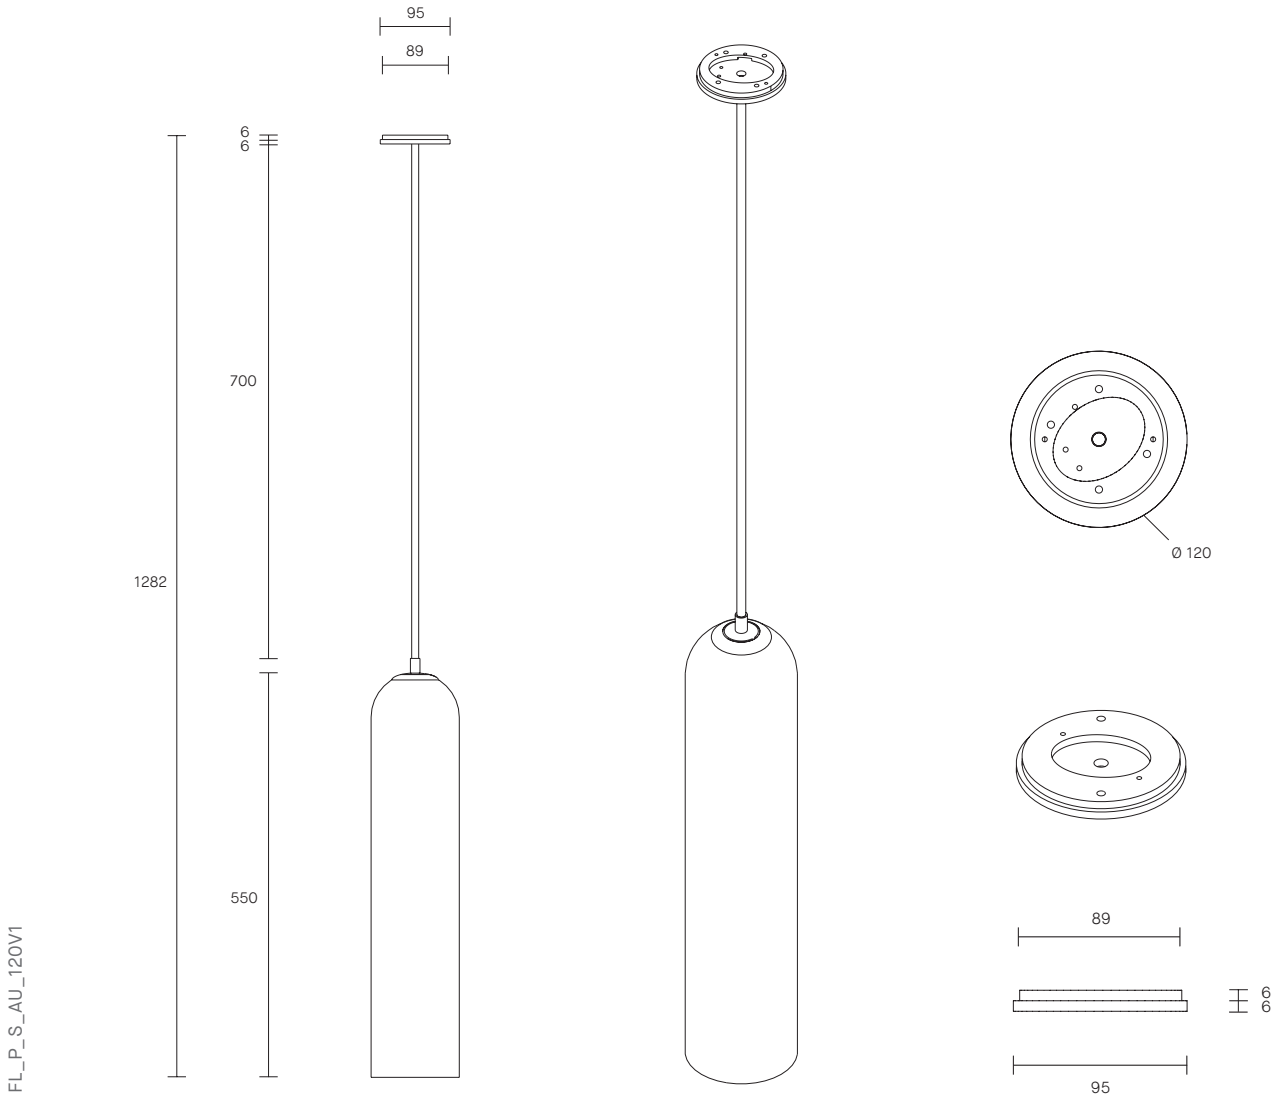

FLOAT COLLECTION

PENDANT

SPECIFICATION SHEET

AUSTRALIA / INTERNATIONAL

ABOUT FLOAT

Float is a collection of refined lighting informed by glamorous design cues of a bygone era and defined by its soaring cylindrical form.

The collection continues Articolo's exploration of the richly storied nature of artisanship. Each mouth-blown piece is tirelessly perfected and uniquely individual. Born as an acclaimed Wall Sconce, today Float is also available as a Pendant and Table Lamp in multiple iterations.

LEAD TIME

6 - 8 weeks

LIGHT SOURCE

240V 7W LED GU10
3000K warm white
600 lumens
Dimmable
Globe included

WEIGHT

5kg

CUSTOMISATION

Variations to rod length can be specified at time of order placement
Standard drop length up to 1200mm. Additional charge will apply for longer drop lengths, price upon request.

FITTING FINISHES

Brass
Mid Bronze (shown)
Articolo Black
Matte White
Electroplate Black
Satin Nickel

SHADE COLOURS

Snow
Drunken Emerald (shown)
Smoke
Grey
Clear

CERTIFICATION

CE/AU

WARRANTY

3 years