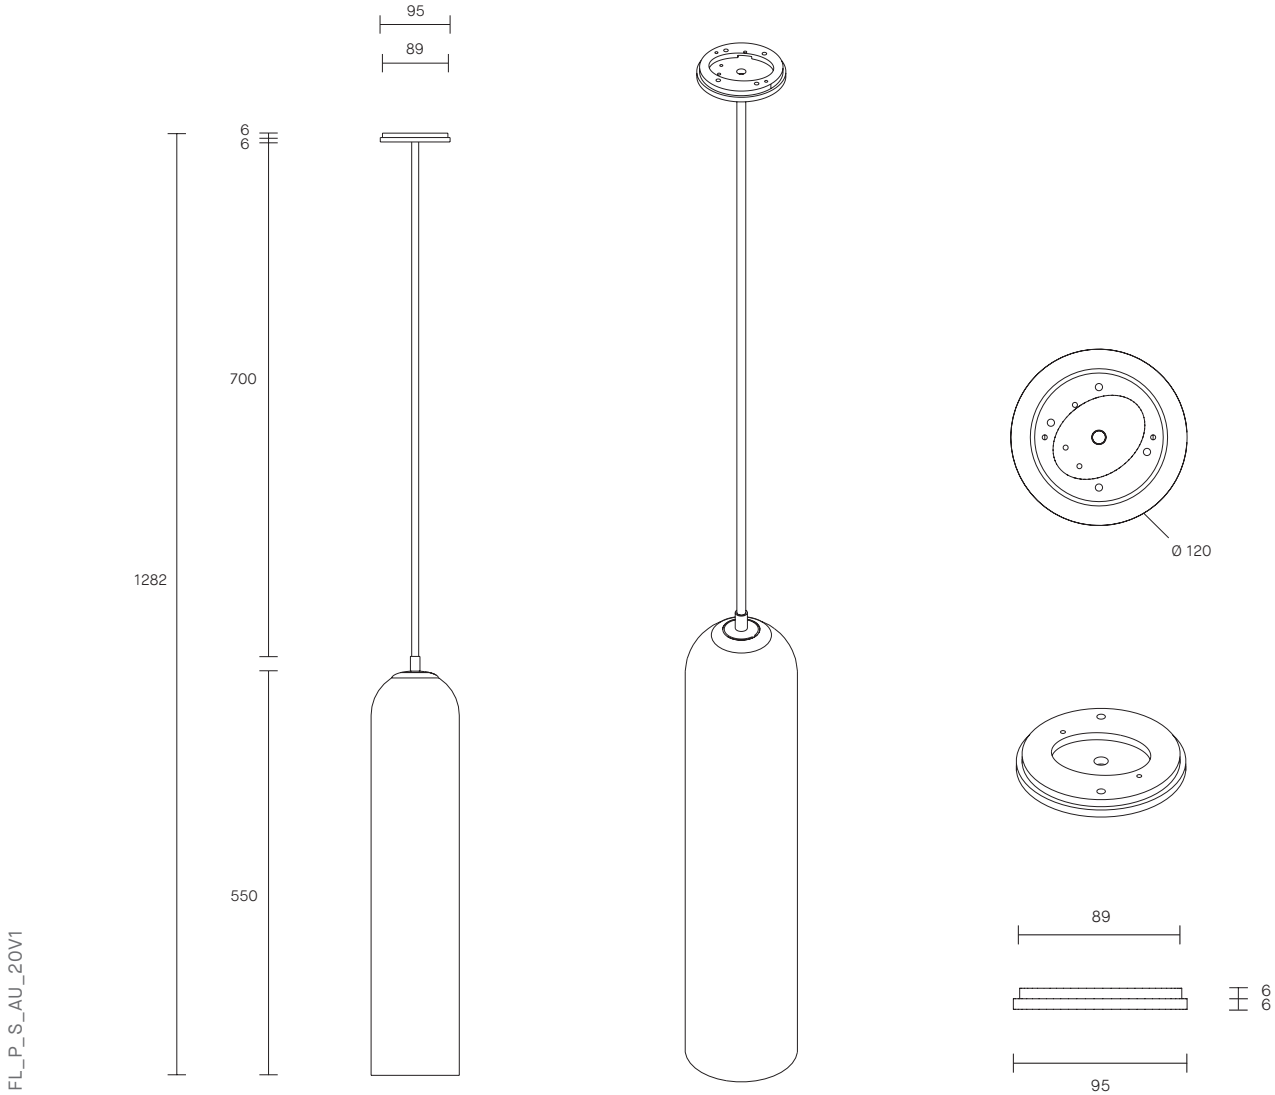

FLOAT COLLECTION

PENDANT

SPECIFICATION SHEET

AUSTRALIA / INTERNATIONAL

ABOUT FLOAT

Float is a collection of refined lighting informed by glamorous design cues of a bygone era and defined by its soaring cylindrical form.

The collection continues Articolo's exploration of the richly storied nature of artisanship. Each mouth-blown piece is tirelessly perfected and uniquely individual. Born as an acclaimed Wall Sconce, today Float is also available as a Pendant and Table Lamp in multiple iterations.

LEAD TIME

6 - 8 weeks

LIGHT SOURCE

240V 7W LED GU10
3000K warm white
600 lumens
Dimmable
Globe included

WEIGHT

5kg

CUSTOMISATION

Variations to rod length can be specified at time of order placement
Standard drop length up to 1200mm. Additional charge will apply for longer drop lengths, price upon request.

FITTING FINISHES

Brass
Mid Bronze (shown)
Articolo Black
Matte White
Electroplate Black
Satin Nickel

SHADE COLOURS

Snow
Drunken Emerald
Smoke
Grey (shown)
Clear

CERTIFICATION

CE/AU

WARRANTY

3 years