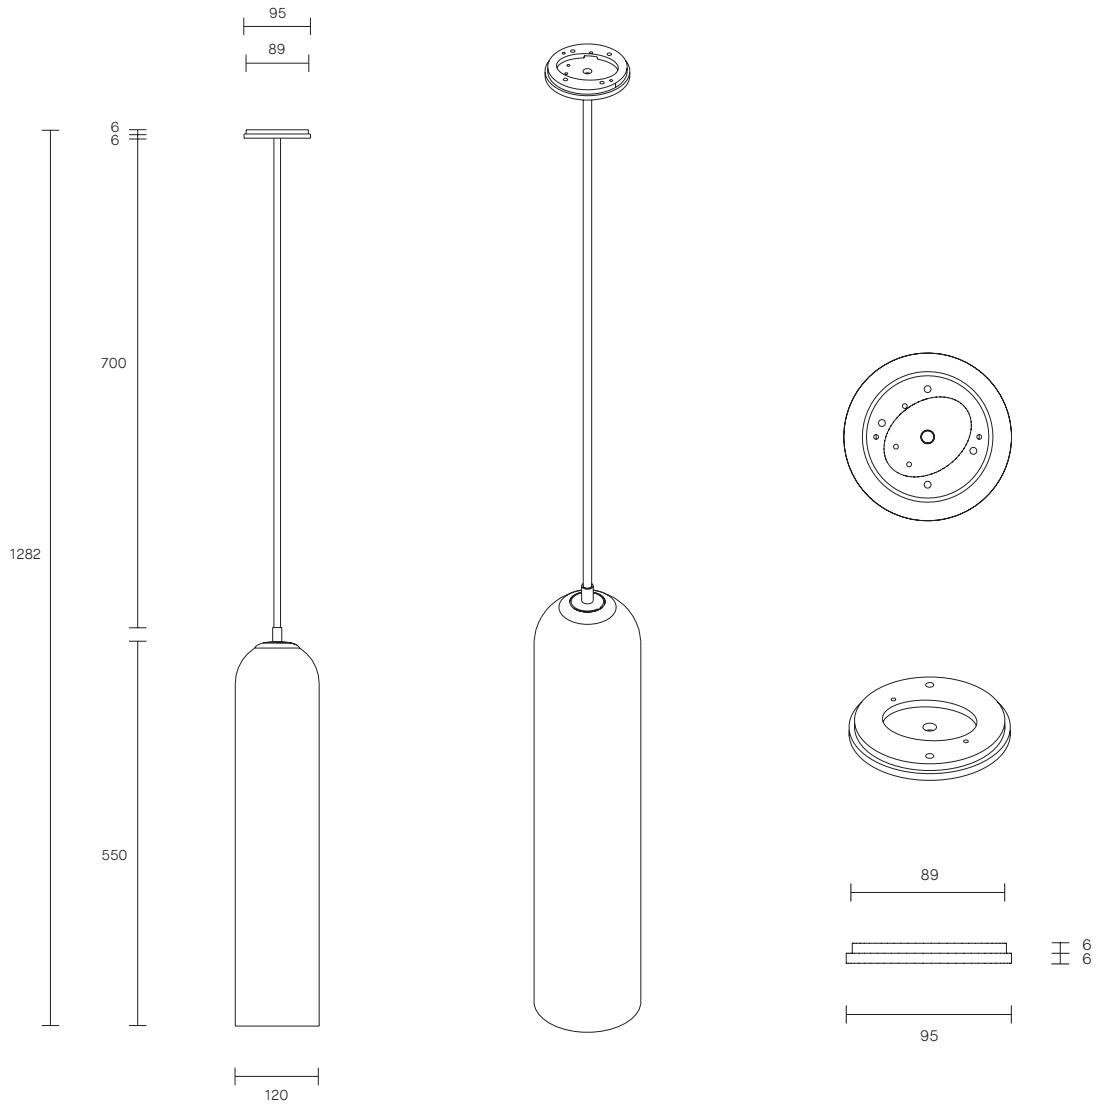

## ABOUT FLOAT

Float is a collection of refined lighting informed by glamorous design cues of a bygone era and defined by its soaring cylindrical form.

The collection continues Articolo's exploration of the richly storied nature of artisanship. Each mouth-blown piece is tirelessly perfected and uniquely individual. Born as an acclaimed Wall Sconce, today Float is also available as a Pendant and Table Lamp in multiple iterations.

## LEAD TIME

6 - 8 weeks

## LIGHT SOURCE

240V GU10 5.5W 36°  
2700K warm white  
355 lumens  
CRI97  
Dimmable  
Globe included

## CUSTOMISATION

Variations to rod length can be specified at time of order placement

Standard drop length up to 1200mm. Additional charge will apply for longer drop lengths, price upon request.