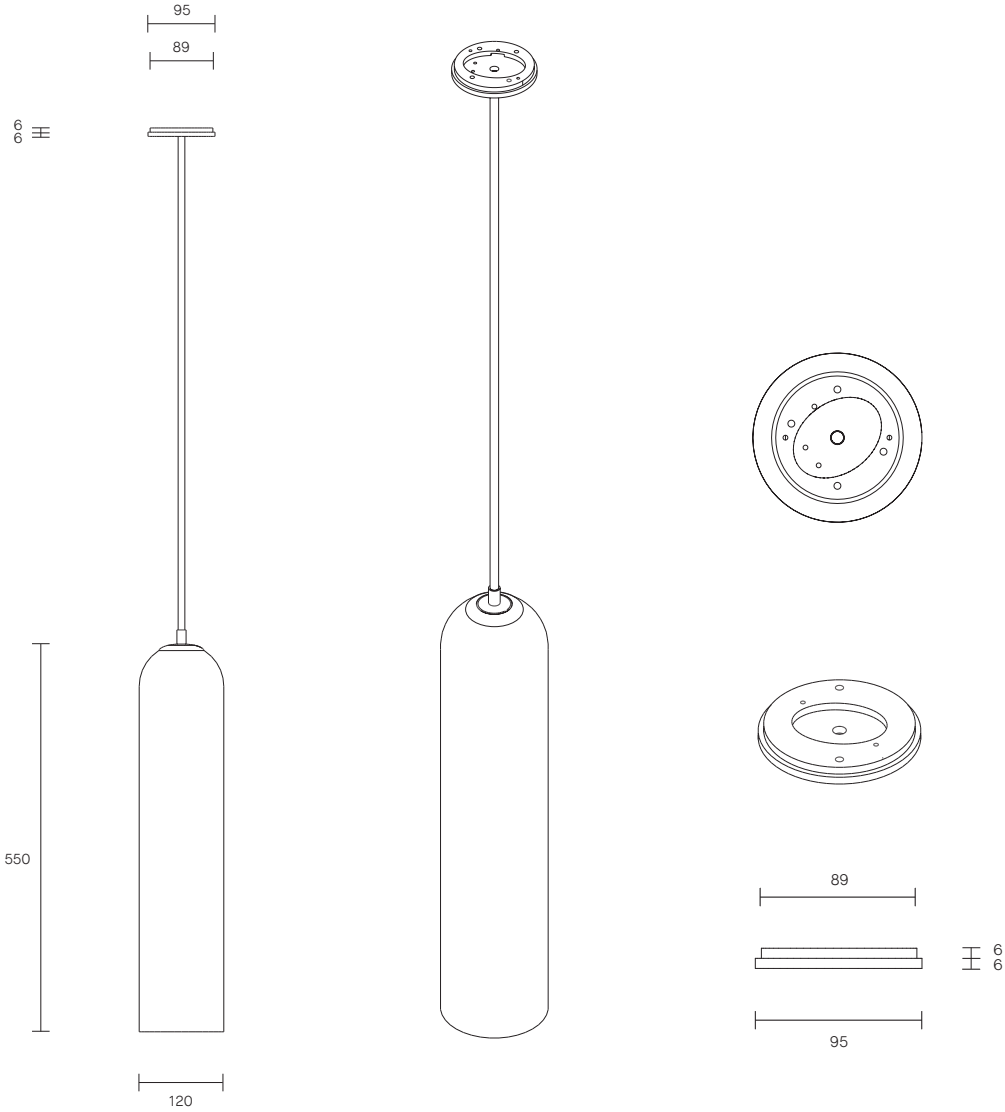

### ABOUT FLOAT

Float is a collection of refined lighting informed by glamorous design cues of a bygone era and defined by its soaring cylindrical form.

The collection continues Articolo's exploration of the richly storied nature of artisanship. Each mouth-blown piece is tirelessly perfected and uniquely individual. Born as an acclaimed Wall Sconce, today Float is also available as a Pendant and Table Lamp in multiple iterations.

### LIGHT SOURCE

240V GU10 5.5W 36°  
2700K warm white  
355 lumens  
CRI97  
Dimmable  
Globe included

### CUSTOMISATION

Variations to rod length can be specified at time of order placement

Standard drop length up to 1200mm. Additional charge will apply for longer drop lengths, price upon request.