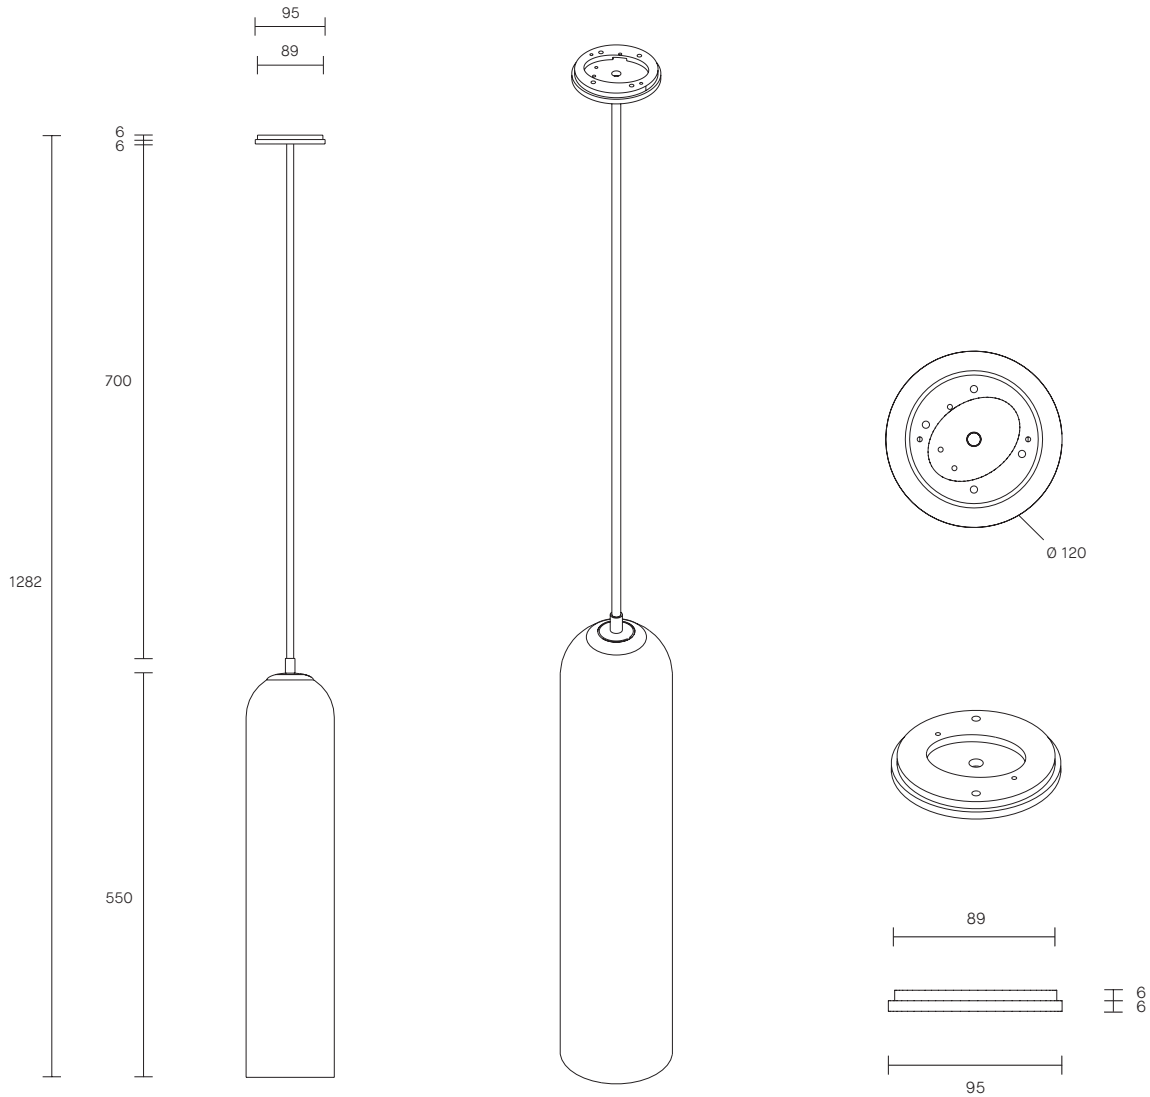

FLOAT COLLECTION

PENDANT

SPECIFICATION SHEET

AUSTRALIA / INTERNATIONAL

FL_P_S_AU_20V1

ABOUT FLOAT

Float is a collection of refined lighting informed by glamorous design cues of a bygone era and defined by its soaring cylindrical form.

The collection continues Articolo's exploration of the richly storied nature of artisanship. Each mouth-blown piece is tirelessly perfected and uniquely individual. Born as an acclaimed Wall Sconce, today Float is also available as a Pendant and Table Lamp in multiple iterations.

LEAD TIME

6 - 8 weeks

LIGHT SOURCE

240V 7W LED GU10
3000K warm white
600 lumens
Dimmable
Globe included

WEIGHT

5kg

CUSTOMISATION

Variations to rod length can be specified at time of order placement

Standard drop length up to 1200mm. Additional charge will apply for longer drop lengths, price upon request.

FITTING FINISHES

Brass
Mid Bronze (shown)
Articolo Black
Matte White
Electroplate Black
Satin Nickel

SHADE COLOURS

Snow
Drunken Emerald
Smoke (shown)
Grey
Clear

CERTIFICATION

CE/AU

WARRANTY

3 years