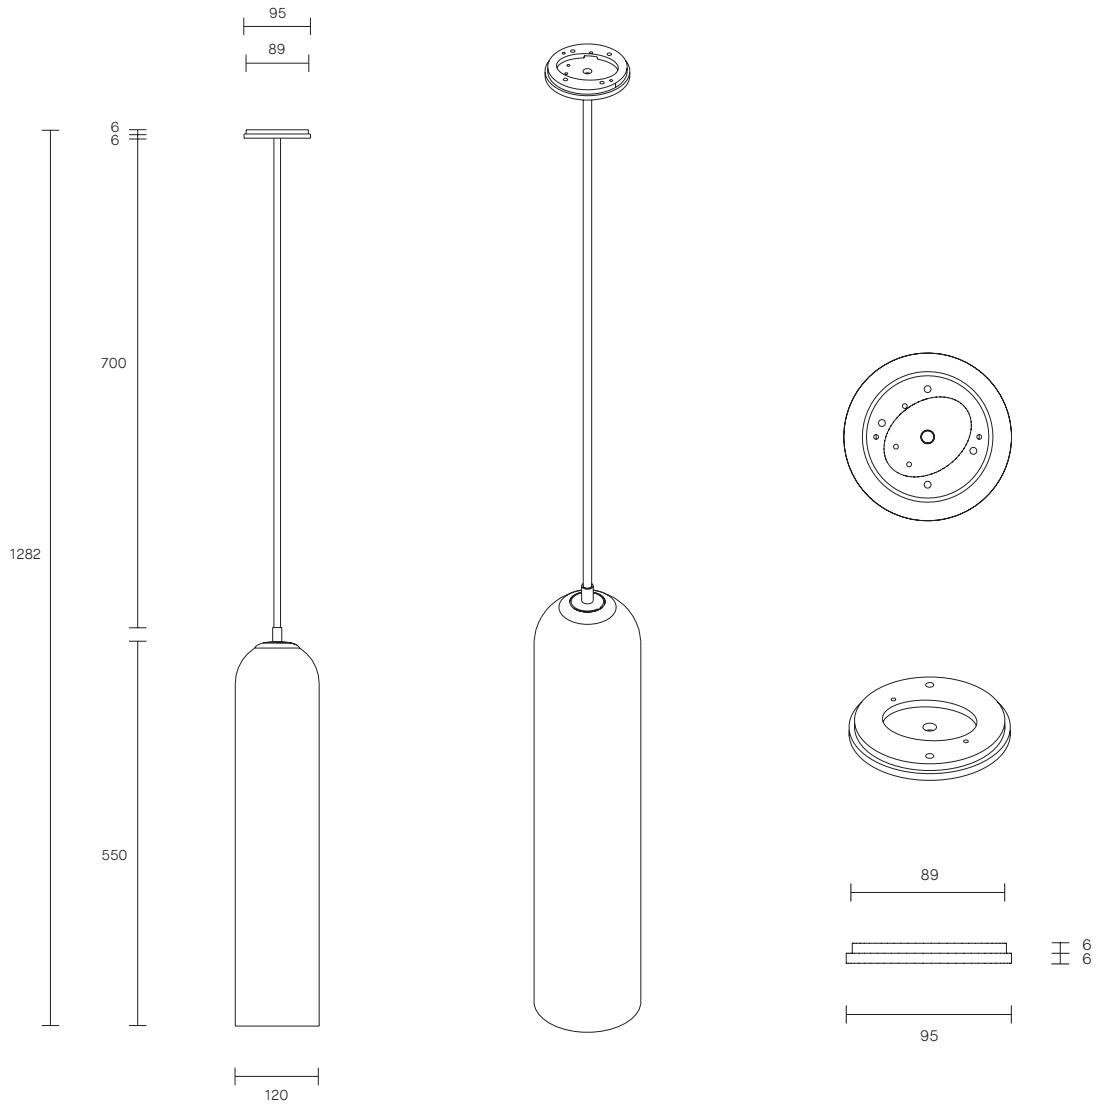

FLOAT COLLECTION
PENDANT

SPECIFICATION SHEET
AUSTRALIA / INTERNATIONAL

ARTICOLO

FLOAT COLLECTION

PENDANT

SPECIFICATION SHEET

AUSTRALIA / INTERNATIONAL

FL_P_AU_20V2

ABOUT FLOAT

Float is a collection of refined lighting informed by glamorous design cues of a bygone era and defined by its soaring cylindrical form.

The collection continues Articolo's exploration of the richly storied nature of artisanship. Each mouth-blown piece is tirelessly perfected and uniquely individual. Born as an acclaimed Wall Sconce, today Float is also available as a Pendant and Table Lamp in multiple iterations.

LEAD TIME

6 - 8 weeks

LIGHT SOURCE

240V GU10 5.5W 36°
2700K warm white
355 lumens
CRI97
Dimmable
Globe included

WEIGHT

5kg

CUSTOMISATION

Variations to rod length can be specified at time of order placement

Standard drop length up to 1200mm. Additional charge will apply for longer drop lengths, price upon request.

FITTING FINISHES

Brass
Mid Bronze (shown)
Articolo Black
Matte White
Electroplate Black
Satin Nickel