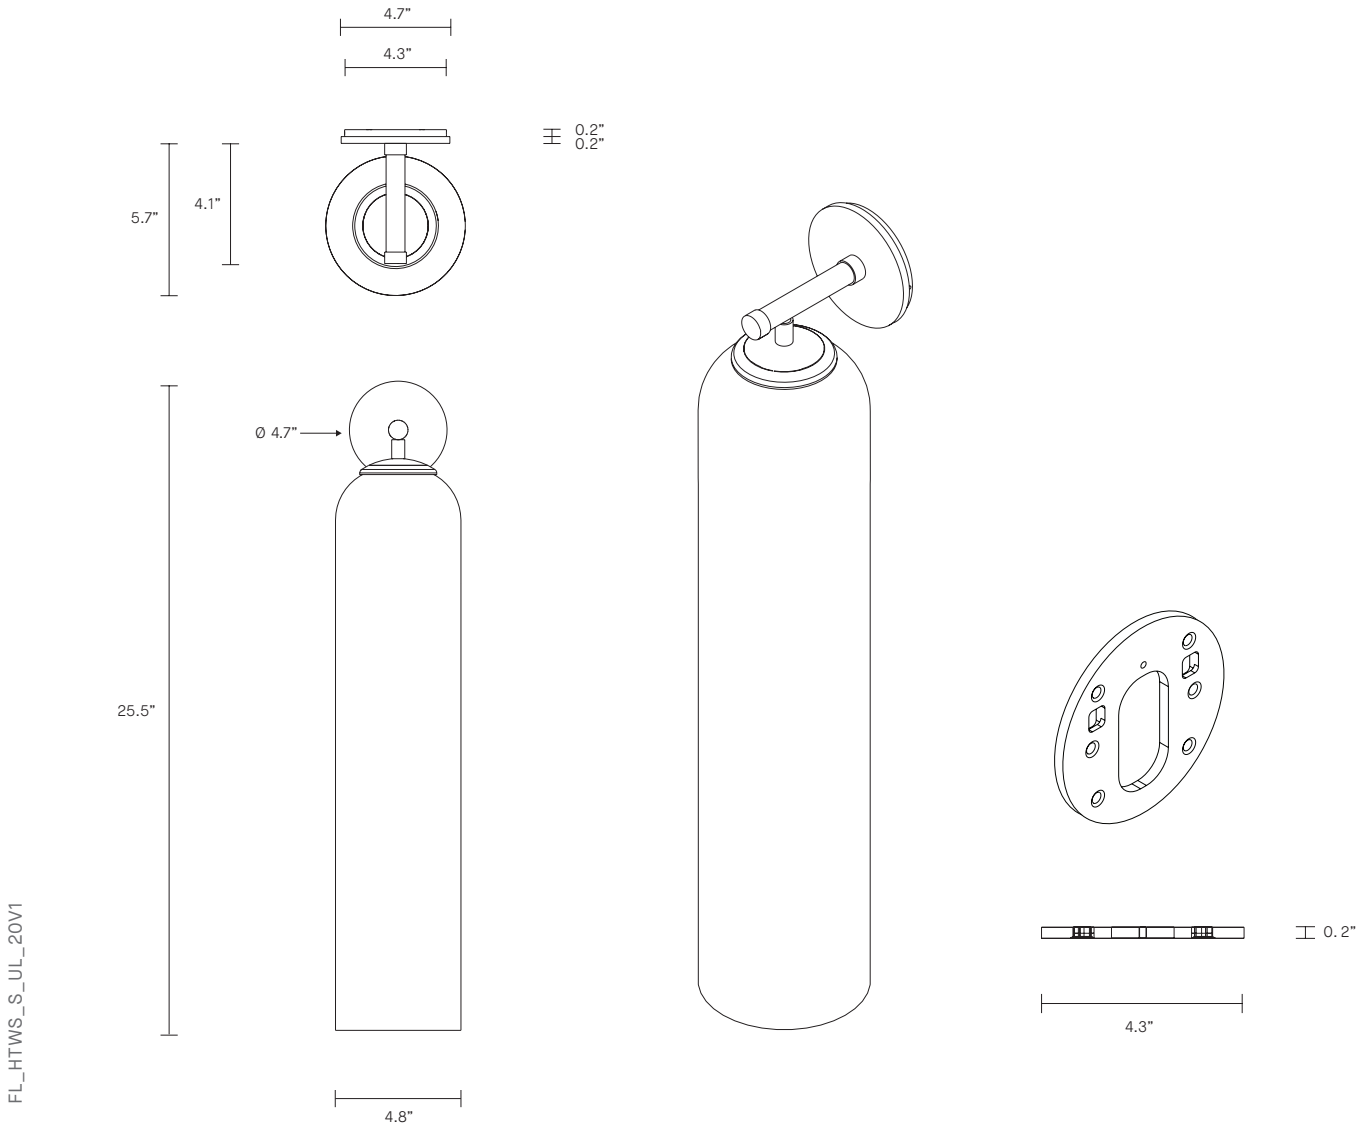

FLOAT COLLECTION  
HOVER TALL WALL SCONCE

UL SPECIFICATION SHEET  
NORTH AMERICA

ARTICOLO

FLOAT COLLECTION  
HOVER TALL WALL SCONCE

UL SPECIFICATION SHEET  
NORTH AMERICA

**ABOUT FLOAT**

Float is a collection of refined lighting informed by glamorous design cues of a bygone era and defined by its soaring cylindrical form.

The collection continues Articolò's exploration of the richly storied nature of artisanship. Each mouth-blown piece is tirelessly perfected and uniquely individual. Born as an acclaimed Wall Sconce, today Float is also available as a Pendant and Table Lamp in multiple iterations.

**LEAD TIME**

8 - 10 weeks

**LIGHT SOURCE**

12V 7.5W LED MR16 GU5.3  
2700K warm white  
430 lumens  
Dimmable  
Globe included

**WEIGHT**

10 lb

**INSTALLATION**

Supplied with an external driver and mounting plate to fit 4.0/3.5 Jbox  
Escutcheons may be ordered to conceal Jbox openings where needed