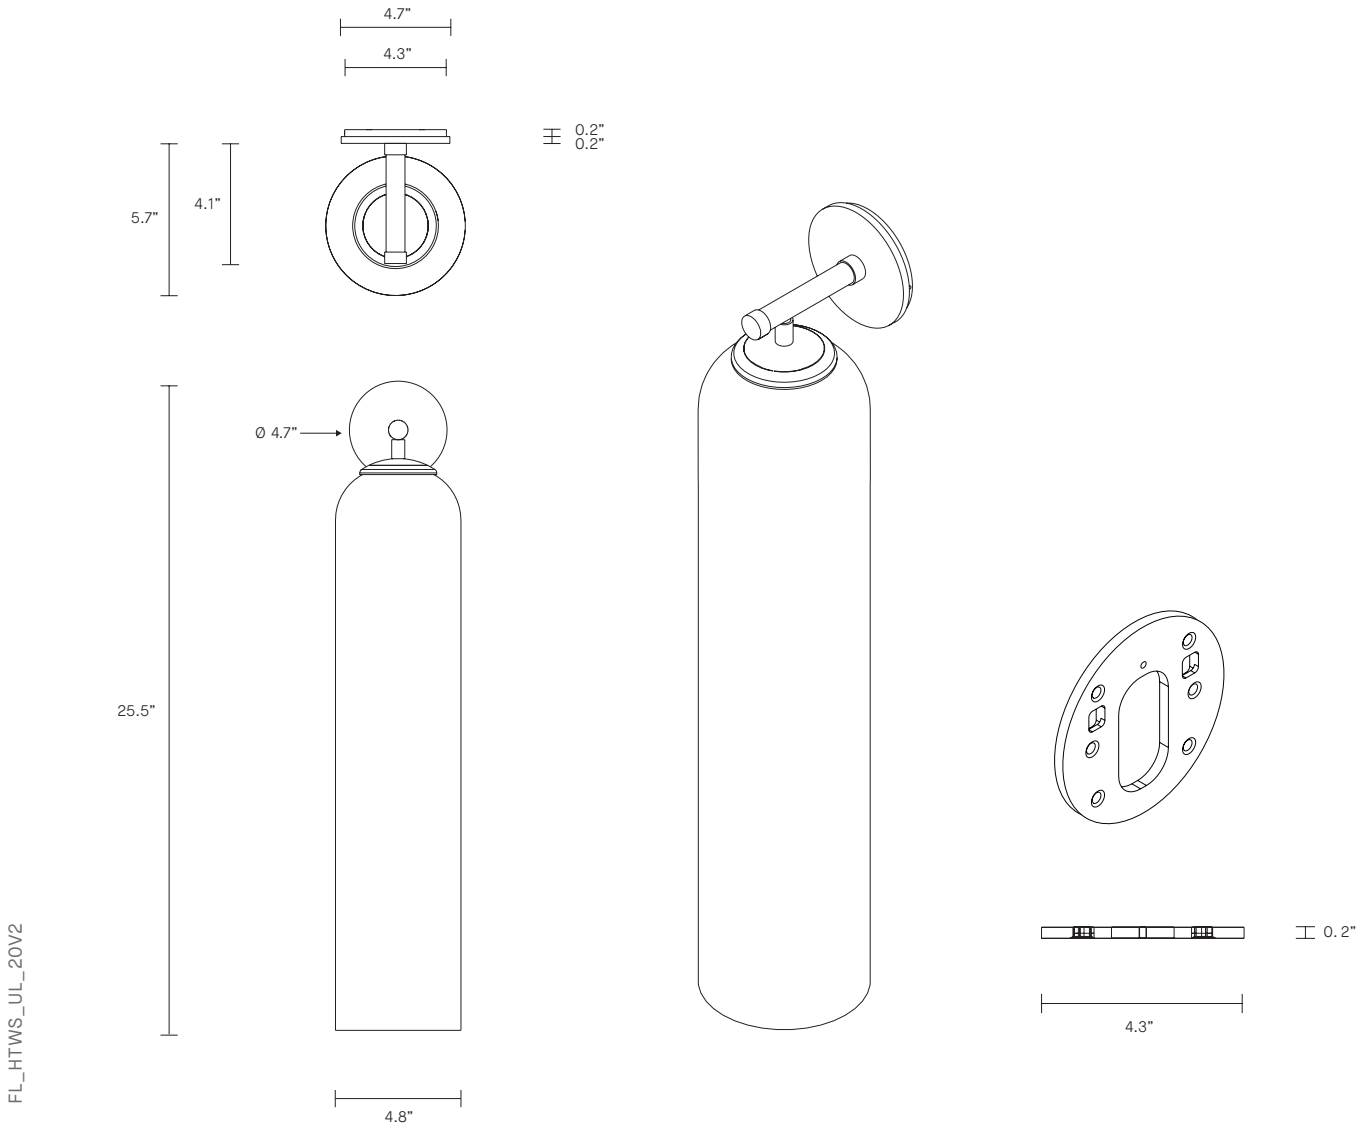

FLOAT COLLECTION
HOVER TALL WALL SCONCE

UL SPECIFICATION SHEET
NORTH AMERICA

ARTICOLO

FLOAT COLLECTION
HOVER TALL WALL SCNCE

UL SPECIFICATION SHEET
NORTH AMERICA

ABOUT FLOAT

Float is a collection of refined lighting informed by glamorous design cues of a bygone era and defined by its soaring cylindrical form.

The collection continues Articolò's exploration of the richly storied nature of artisanship. Each mouth-blown piece is tirelessly perfected and uniquely individual. Born as an acclaimed Wall Sconce, today Float is also available as a Pendant and Table Lamp in multiple iterations.

LEAD TIME

8 - 10 weeks

LIGHT SOURCE

GU5.3 MR16 7W LED
2700K warm white
500 lumens
Dimmable
Globe included

WEIGHT

10 lb

INSTALLATION

Supplied with an external driver and mounting plate to fit 4.0/3.5 Jbox
Escutcheons may be ordered to conceal Jbox openings where needed