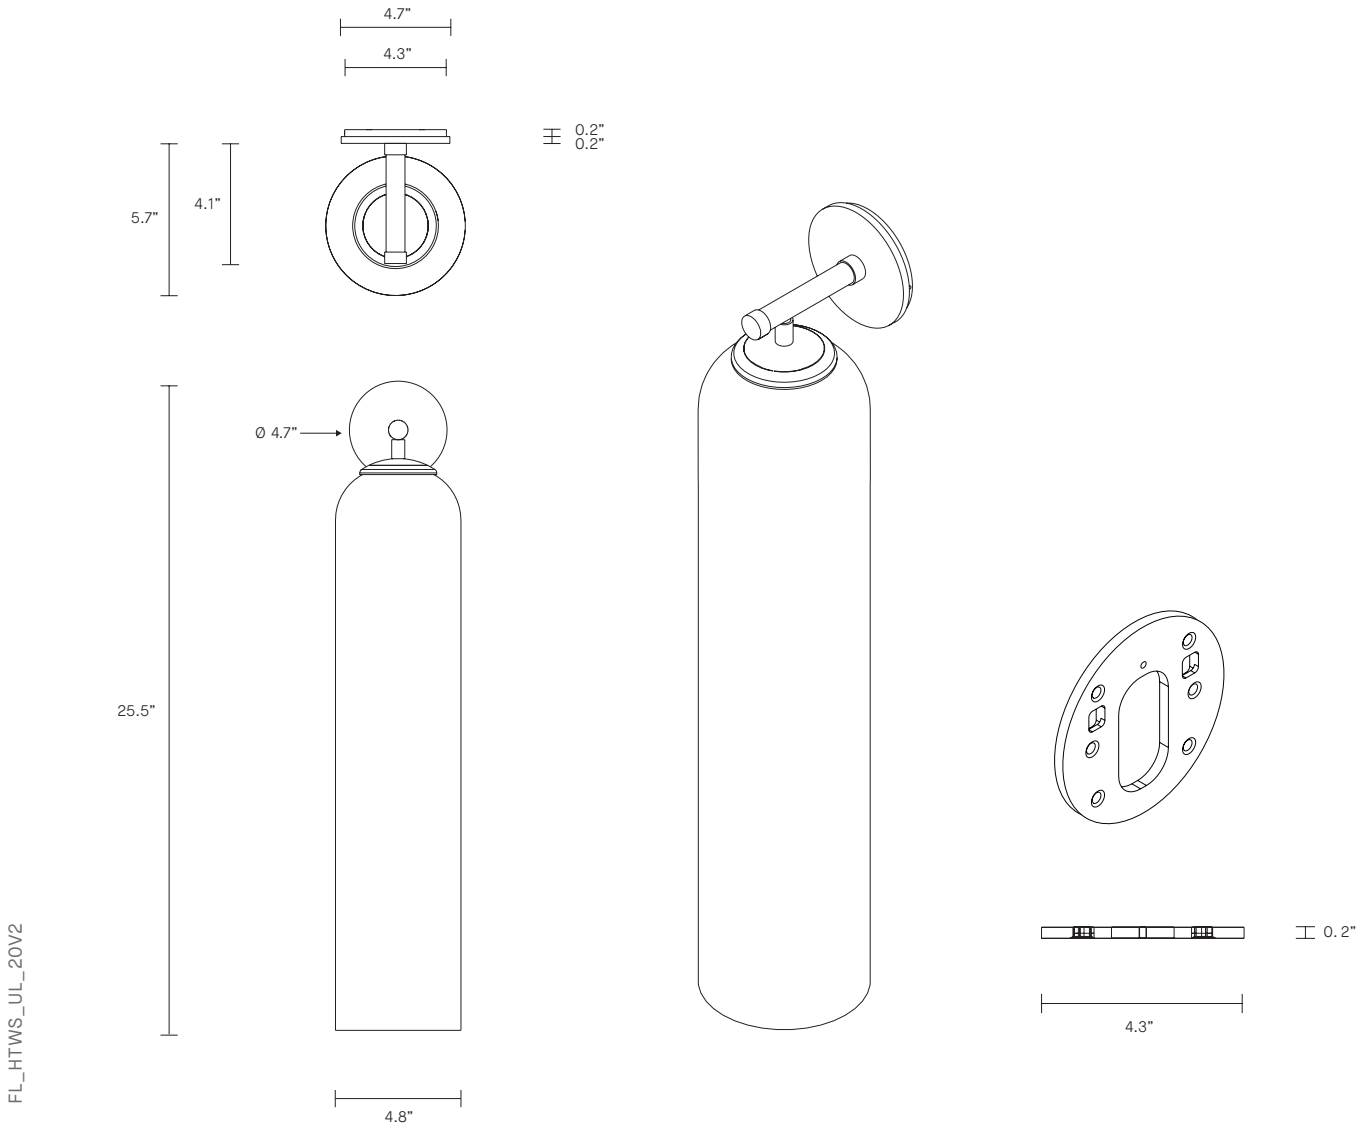

FLOAT COLLECTION
HOVER TALL WALL SCNCE

UL SPECIFICATION SHEET
NORTH AMERICA

ARTICOLO

FLOAT COLLECTION
HOVER TALL WALL SCONCE

UL SPECIFICATION SHEET
NORTH AMERICA

FL_HTWS_UL_20V2

ABOUT FLOAT

Float is a collection of refined lighting informed by glamorous design cues of a bygone era and defined by its soaring cylindrical form.

The collection continues Articolò's exploration of the richly storied nature of artisanship. Each mouth-blown piece is tirelessly perfected and uniquely individual. Born as an acclaimed Wall Sconce, today Float is also available as a Pendant and Table Lamp in multiple iterations.

LEAD TIME

8 - 10 weeks

LIGHT SOURCE

GU5.3 MR16 7W LED
2700K warm white
500 lumens
Dimmable
Globe included

WEIGHT

10 lb

INSTALLATION

Supplied with an external driver and mounting plate to fit 4.0/3.5 Jbox
Escutcheons may be ordered to conceal Jbox openings where needed