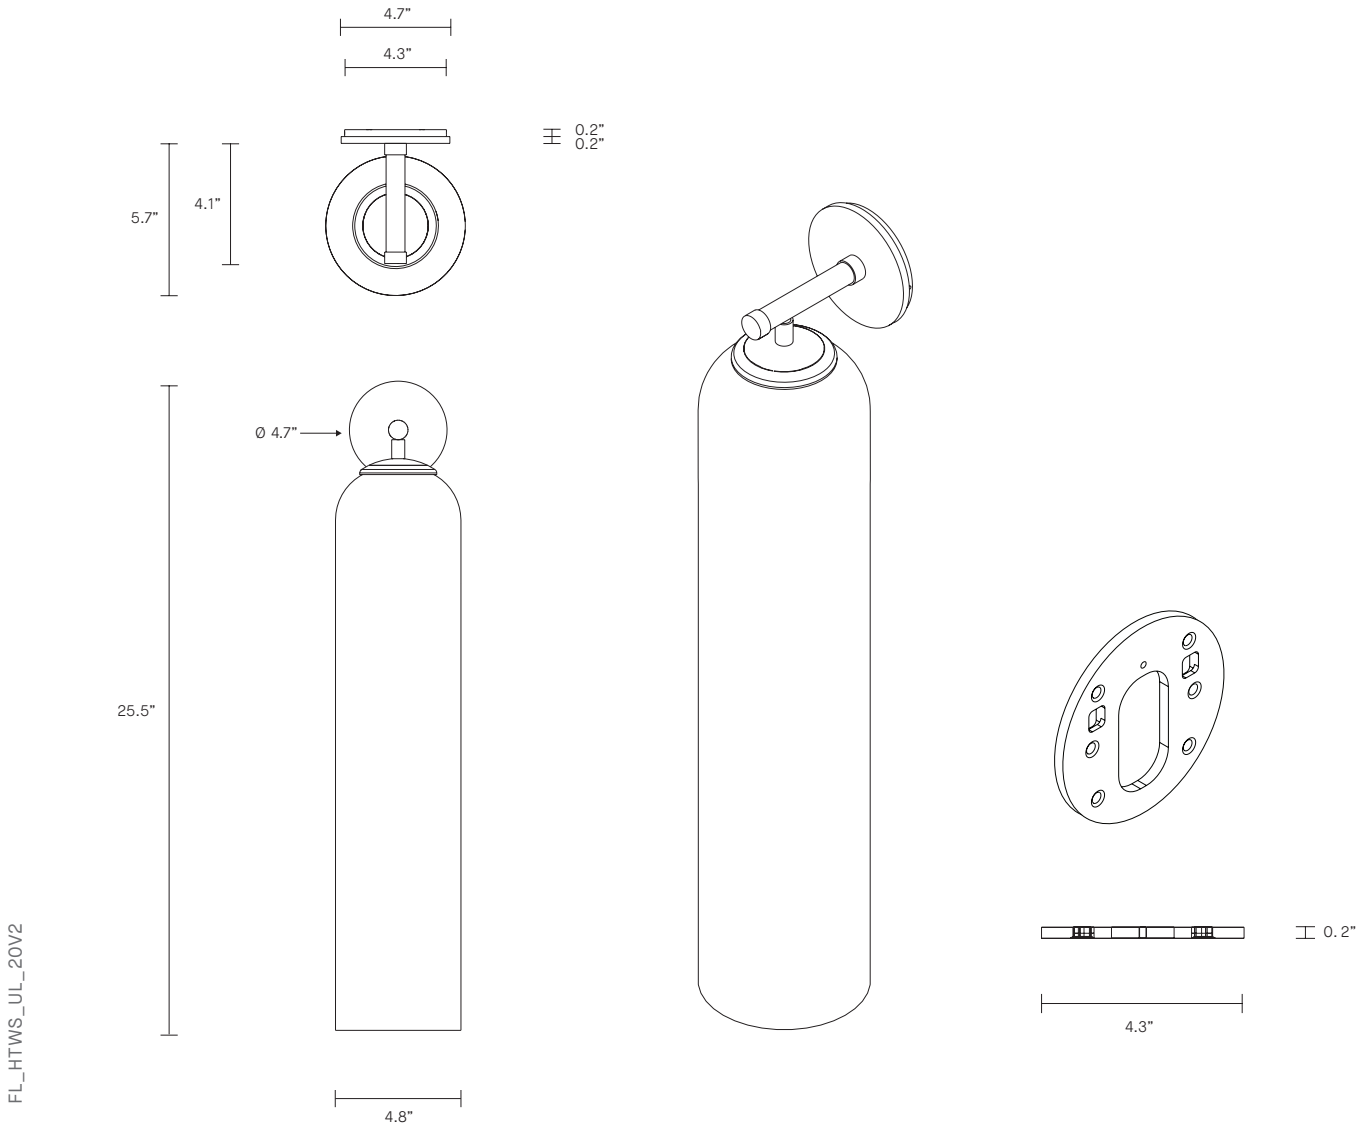

FLOAT COLLECTION
HOVER TALL WALL SCNCE

UL SPECIFICATION SHEET
NORTH AMERICA

ARTICOLO

FLOAT COLLECTION
HOVER TALL WALL SCONCE

UL SPECIFICATION SHEET
NORTH AMERICA

FL_HTWS_UL_20V2

ABOUT FLOAT

Float is a collection of refined lighting informed by glamorous design cues of a bygone era and defined by its soaring cylindrical form.

The collection continues Articolò's exploration of the richly storied nature of artisanship. Each mouth-blown piece is tirelessly perfected and uniquely individual. Born as an acclaimed Wall Sconce, today Float is also available as a Pendant and Table Lamp in multiple iterations.

LEAD TIME

8 - 10 weeks

LIGHT SOURCE

GU5.3 MR16 7W LED
2700K warm white
500 lumens
Dimmable
Globe included

WEIGHT

10 lb

INSTALLATION

Supplied with an external driver and mounting plate to fit 4.0/3.5 Jbox
Escutcheons may be ordered to conceal Jbox openings where needed