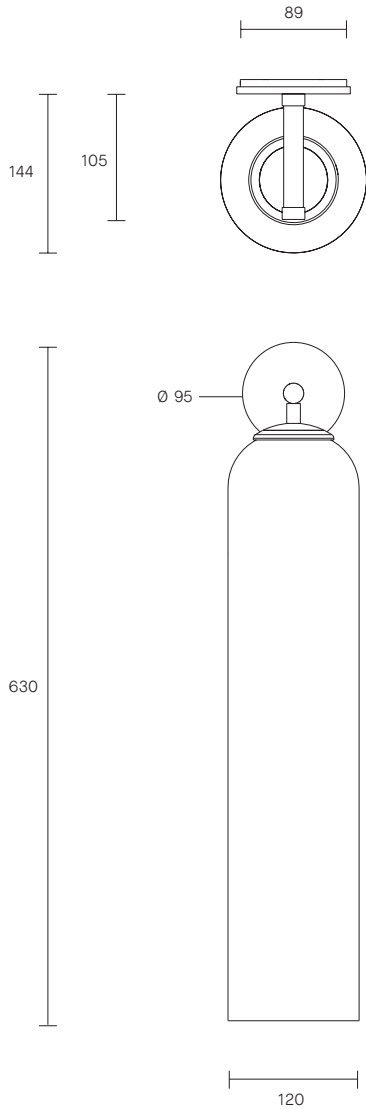

FLOAT COLLECTION
HOVER TALL WALL SCNCE

SPECIFICATION SHEET
AUSTRALIA / INTERNATIONAL

ARTICOLO

FLOAT COLLECTION
HOVER TALL WALL SCONCE

SPECIFICATION SHEET
AUSTRALIA / INTERNATIONAL

± 6/6

FL_HTWS_AU_20V1

ABOUT FLOAT

Float is a collection of refined lighting informed by glamorous design cues of a bygone era and defined by its soaring cylindrical form.

The collection continues Articolò's exploration of the richly storied nature of artisanship. Each mouth-blown piece is tirelessly perfected and uniquely individual. Born as an acclaimed Wall Sconce, today Float is also available as a Pendant and Table Lamp in multiple iterations.

LEAD TIME

6 - 8 weeks

LIGHT SOURCE

12V 7.5W LED MR16 GU5.3
2700K warm white
550 lumens
Dimmable
Globe included

WEIGHT

5kg

INSTALLATION

Supplied with an external driver