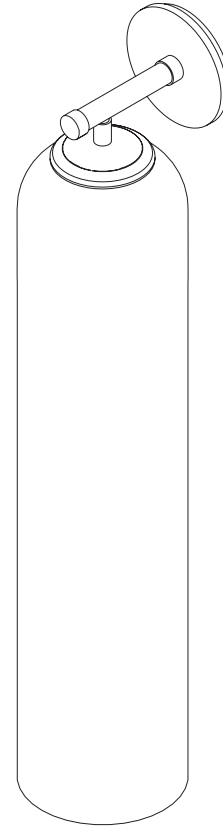

FLOAT COLLECTION
HOVER TALL WALL SCNCE

SPECIFICATION SHEET
AUSTRALIA / INTERNATIONAL

ARTICOLO

FLOAT COLLECTION
HOVER TALL WALL SCONCE

SPECIFICATION SHEET
AUSTRALIA / INTERNATIONAL

± 6/6

FL_HTWS_AU_20V1

ABOUT FLOAT

Float is a collection of refined lighting informed by glamorous design cues of a bygone era and defined by its soaring cylindrical form.

The collection continues Articolò's exploration of the richly storied nature of artisanship. Each mouth-blown piece is tirelessly perfected and uniquely individual. Born as an acclaimed Wall Sconce, today Float is also available as a Pendant and Table Lamp in multiple iterations.

LEAD TIME

6 - 8 weeks

LIGHT SOURCE

12V 7.5W LED MR16 GU5.3
2700K warm white
550 lumens
Dimmable
Globe included

WEIGHT

5kg

INSTALLATION

Supplied with an external driver