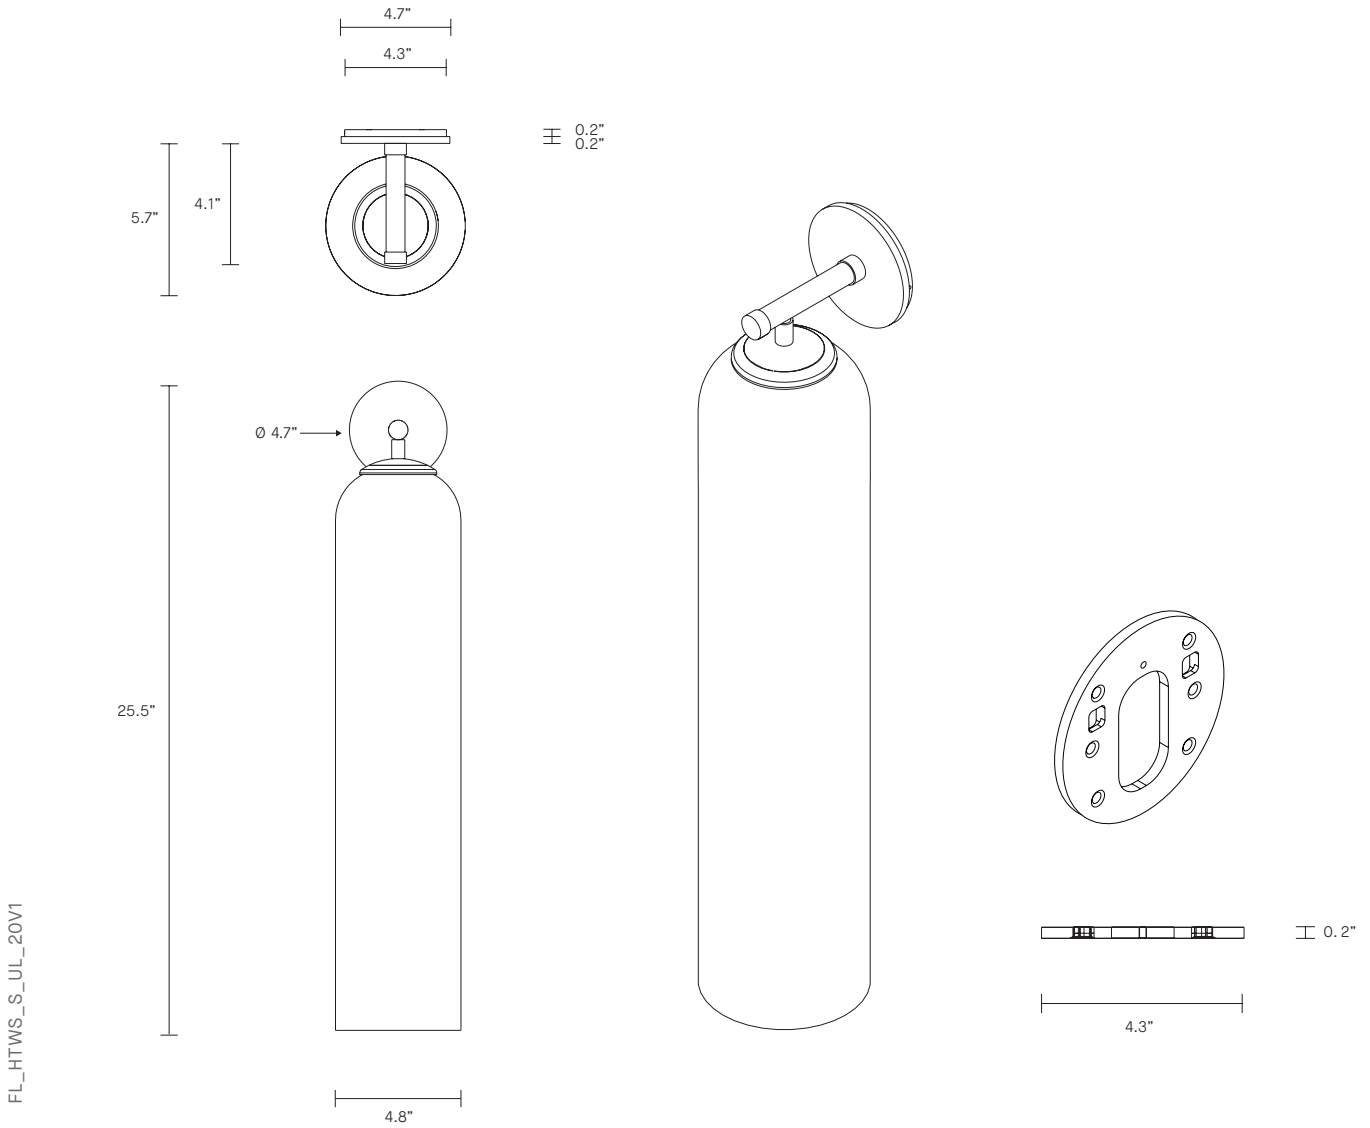

FLOAT COLLECTION
HOVER TALL WALL SCNCE

UL SPECIFICATION SHEET
NORTH AMERICA

ARTICOLO

FLOAT COLLECTION
HOVER TALL WALL SCONCE

UL SPECIFICATION SHEET
NORTH AMERICA

ABOUT FLOAT

Float is a collection of refined lighting informed by glamorous design cues of a bygone era and defined by its soaring cylindrical form.

The collection continues Articolò's exploration of the richly storied nature of artisanship. Each mouth-blown piece is tirelessly perfected and uniquely individual. Born as an acclaimed Wall Sconce, today Float is also available as a Pendant and Table Lamp in multiple iterations.

LEAD TIME

8 - 10 weeks

LIGHT SOURCE

12V 7W LED MR16 GU5.3
2700K warm white
430 lumens
Dimmable
Globe included

WEIGHT

10 lb

INSTALLATION

Supplied with an external driver and mounting plate to fit 4.0/3.5 Jbox
Escutcheons may be ordered to conceal Jbox openings where needed