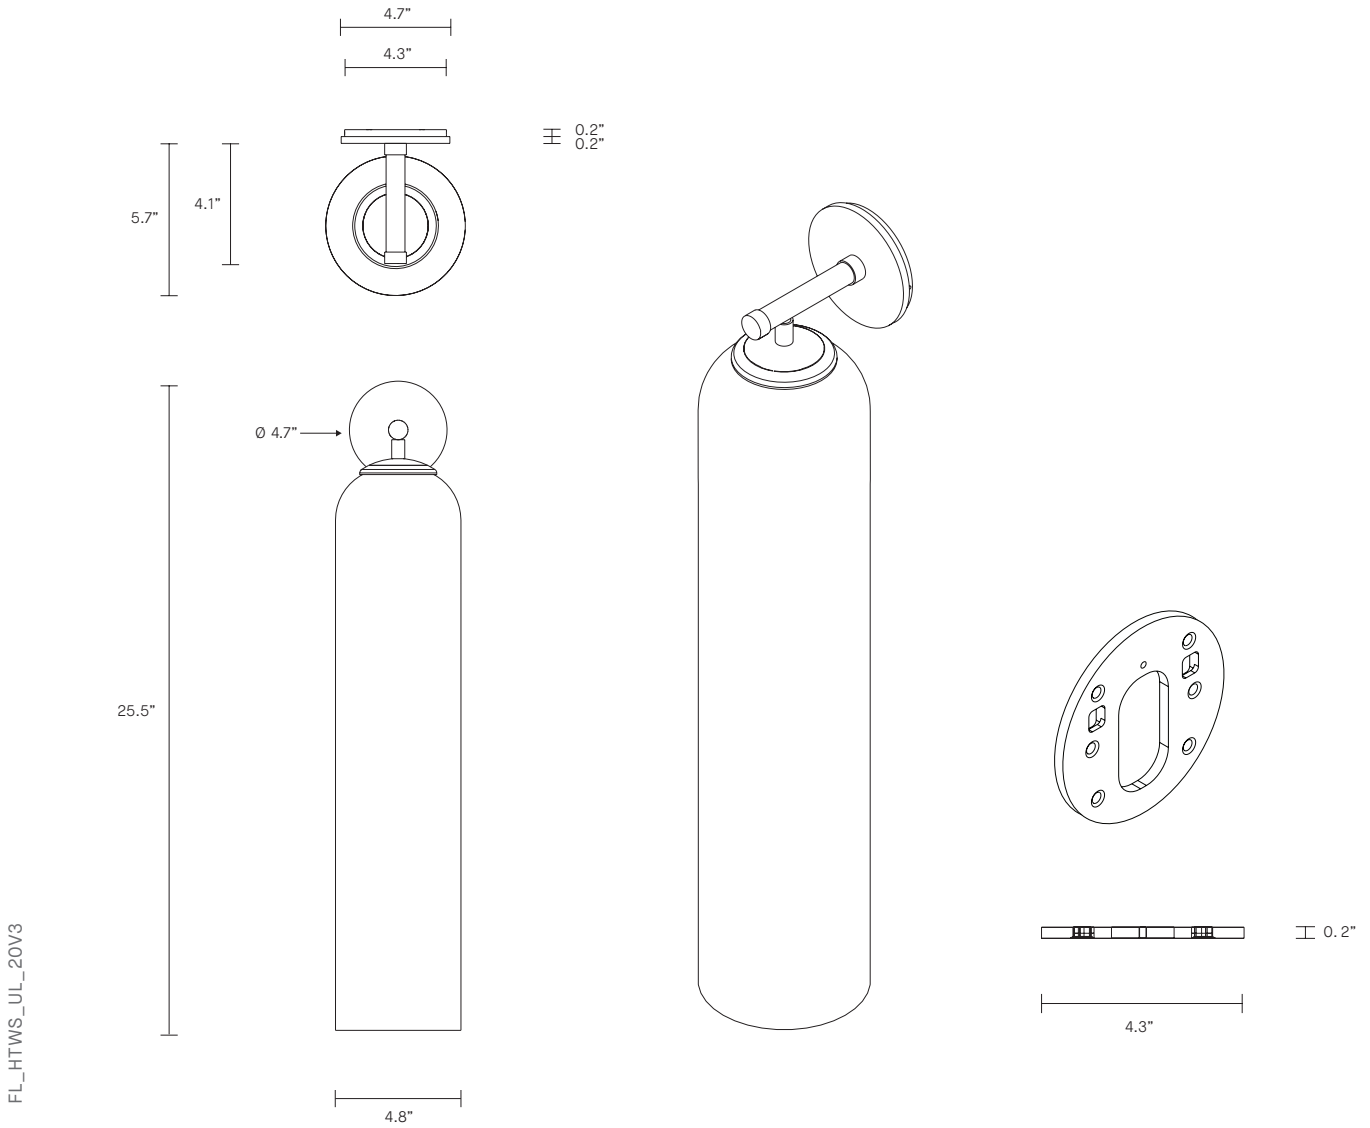

FLOAT COLLECTION
HOVER TALL WALL SCNCE

UL SPECIFICATION SHEET
NORTH AMERICA

ARTICOLO

FLOAT COLLECTION
HOVER TALL WALL SCONCE

UL SPECIFICATION SHEET
NORTH AMERICA

FL_HTWS_UL_20V3

ABOUT FLOAT

Float is a collection of refined lighting informed by glamorous design cues of a bygone era and defined by its soaring cylindrical form.

The collection continues Articolò's exploration of the richly storied nature of artisanship. Each mouth-blown piece is tirelessly perfected and uniquely individual. Born as an acclaimed Wall Sconce, today Float is also available as a Pendant and Table Lamp in multiple iterations.

LEAD TIME

8 - 10 weeks

LIGHT SOURCE

GU5.3 MR16 7W LED
2700K warm white
500 lumens
Dimmable
Globe included

WEIGHT

10 lb

INSTALLATION

Supplied with an external driver and mounting plate to fit 4.0/3.5 Jbox
Escutcheons may be ordered to conceal Jbox openings where needed