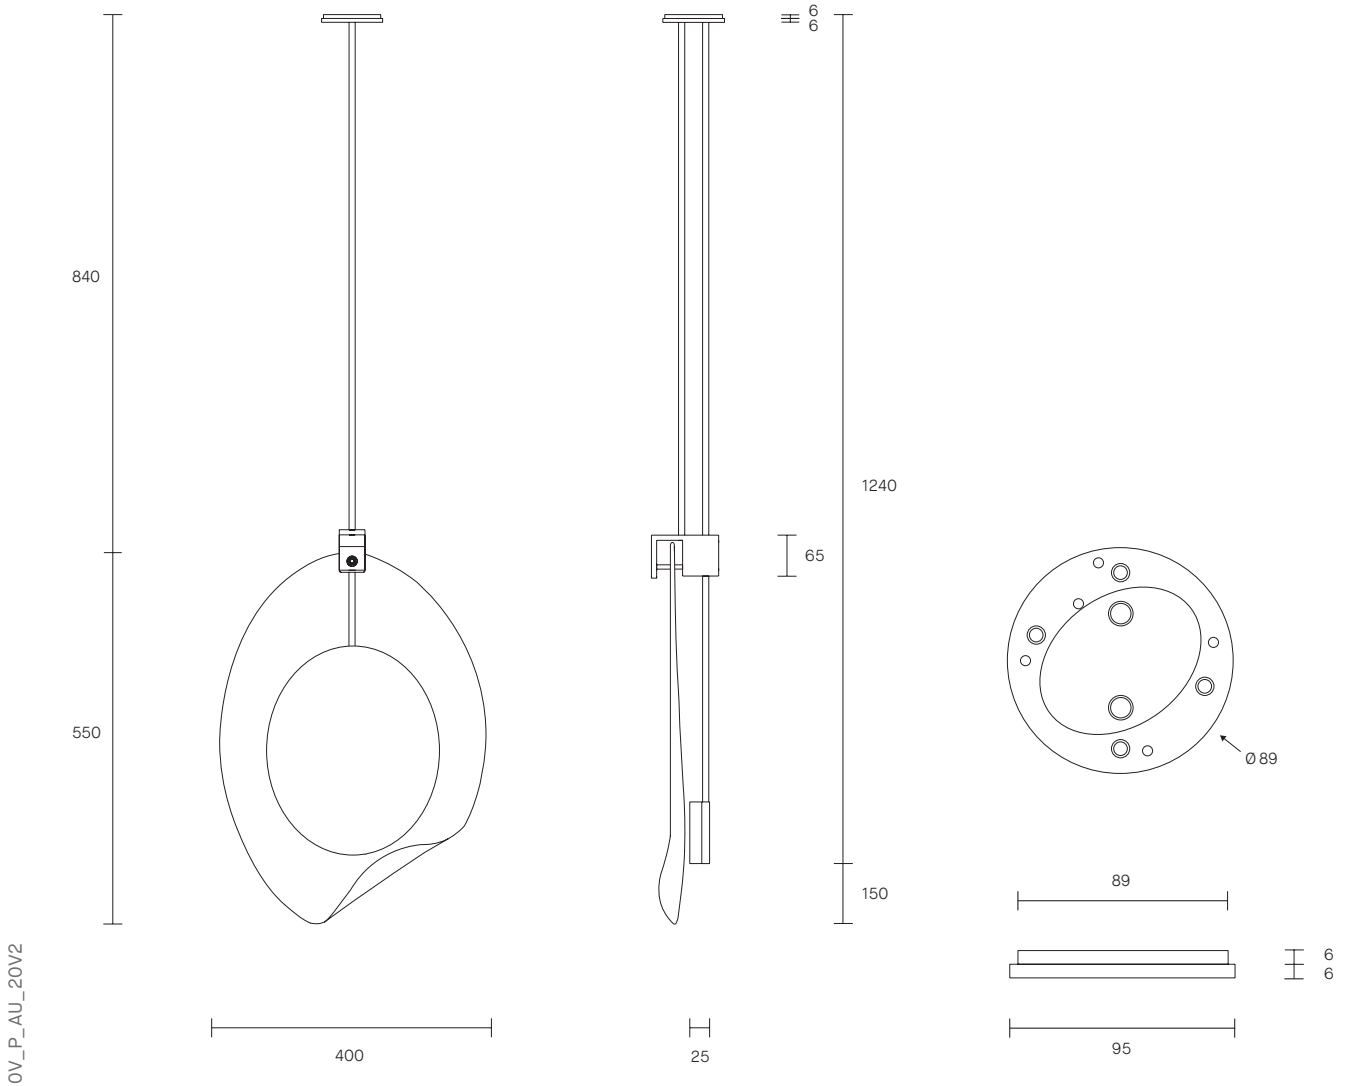

OVOLO COLLECTION

PENDANT

SPECIFICATION SHEET

AUSTRALIA / INTERNATIONAL

ABOUT OVOLO

Ovolo is a sculptural form that typifies the artistry of Articolo's design philosophy. Its organic shape conceals a custom light source; a handcrafted disc encased in brass that floats with weightlessness behind a striking glass form, mouth-blown in Murano, Italy. Articolo's signature brass suspension is superbly crafted with a bespoke lock and key detail; a refined finish appropriate for both residential and commercial interiors.

LEAD TIME

6 - 8 weeks

LIGHT SOURCE

13W 1A LED board
2700K warm white
1000 lumens
Dimmable (upon request)

INSTALLATION

Supplied with external driver

CUSTOMISATION

Standard drop length up to 1200mm. Additional charge will apply for longer drop lengths, price upon request. Variations to rod length can be specified at time of order placement

WEIGHT

9 kg

FITTING FINISHES

Brass (shown)
Mid Bronze
Satin Nickel

SHADE COLOURS

Clear and White (shown)

CERTIFICATION

CE/AU