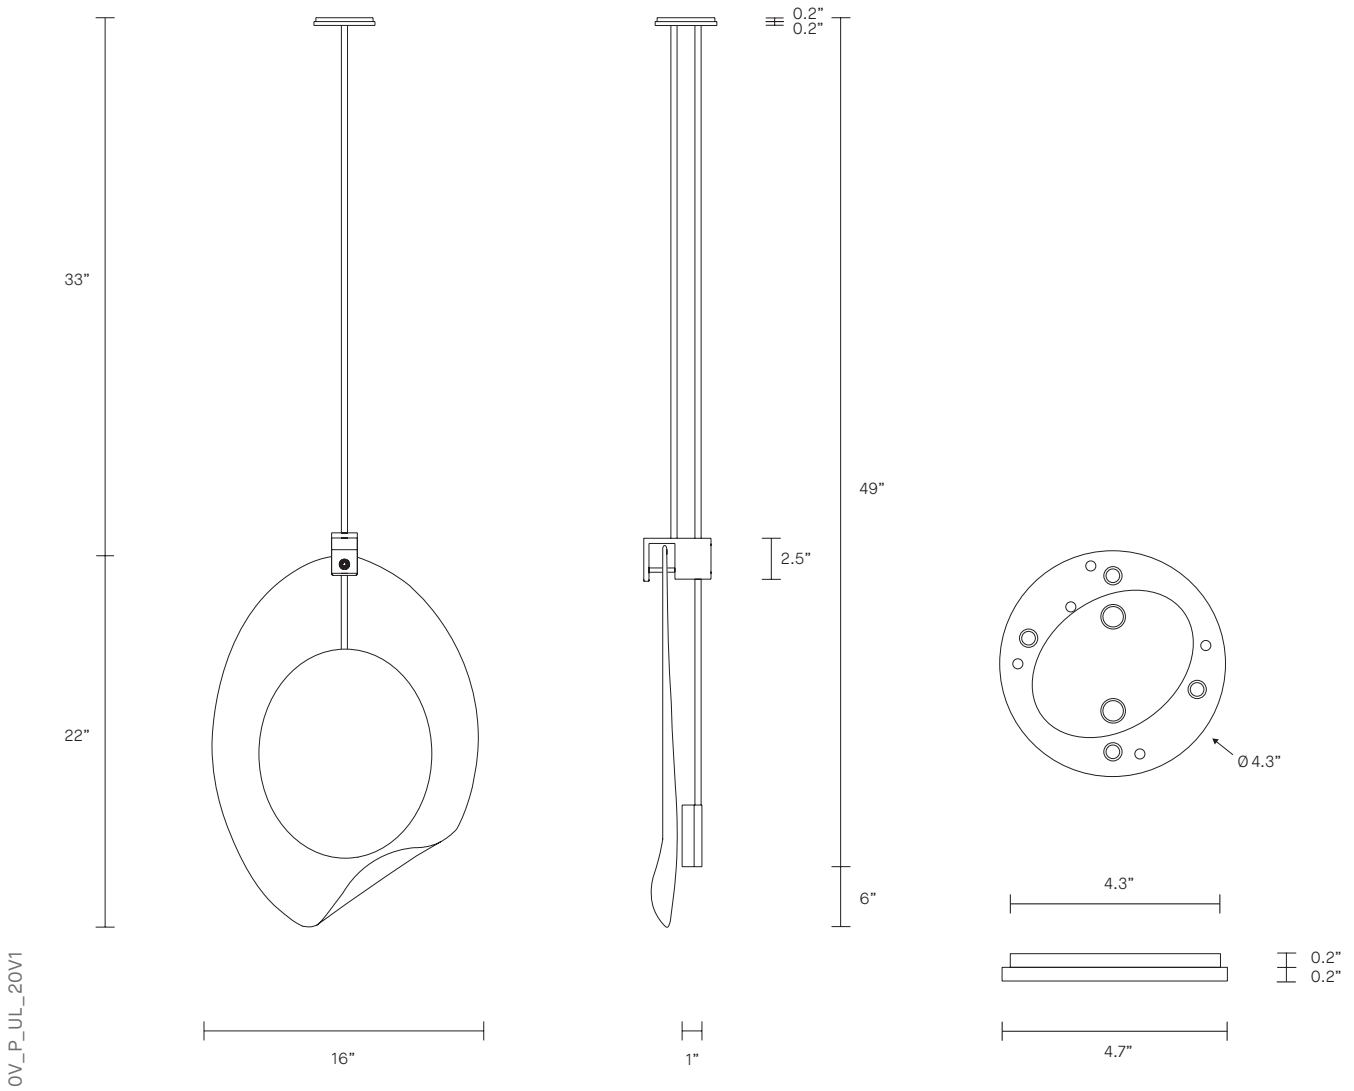

OVOLO COLLECTION
PENDANT

UL SPECIFICATION SHEET
NORTH AMERICA

ARTICOLO

OVOLO COLLECTION

PENDANT

UL SPECIFICATION SHEET

NORTH AMERICA

OV_P_UL_20V1

ABOUT OVOLO

Ovolo is a sculptural form that typifies the artistry of Articolo's design philosophy. Its organic shape conceals a custom light source; a handcrafted disc encased in brass that floats with weightlessness behind a striking glass form, mouth-blown in Murano, Italy. Articolo's signature brass suspension is superbly crafted with a bespoke lock and key detail; a refined finish appropriate for both residential and commercial interiors.

LEAD TIME

8 - 10 weeks

LIGHT SOURCE

13W 1A LED board
2700K warm white
1000 lumens
Dimmable (upon request)

INSTALLATION

Supplied with external driver and mounting plate to fit 4.0/3.5 Jbox

CUSTOMISATION

Variations to rod length can be specified at time of order placement

WEIGHT

20 lb

FITTING FINISHES

Brass (shown)
Mid Bronze
Satin Nickel

SHADE COLOURS

Clear and White (shown)

CERTIFICATION

US/ETL/CA