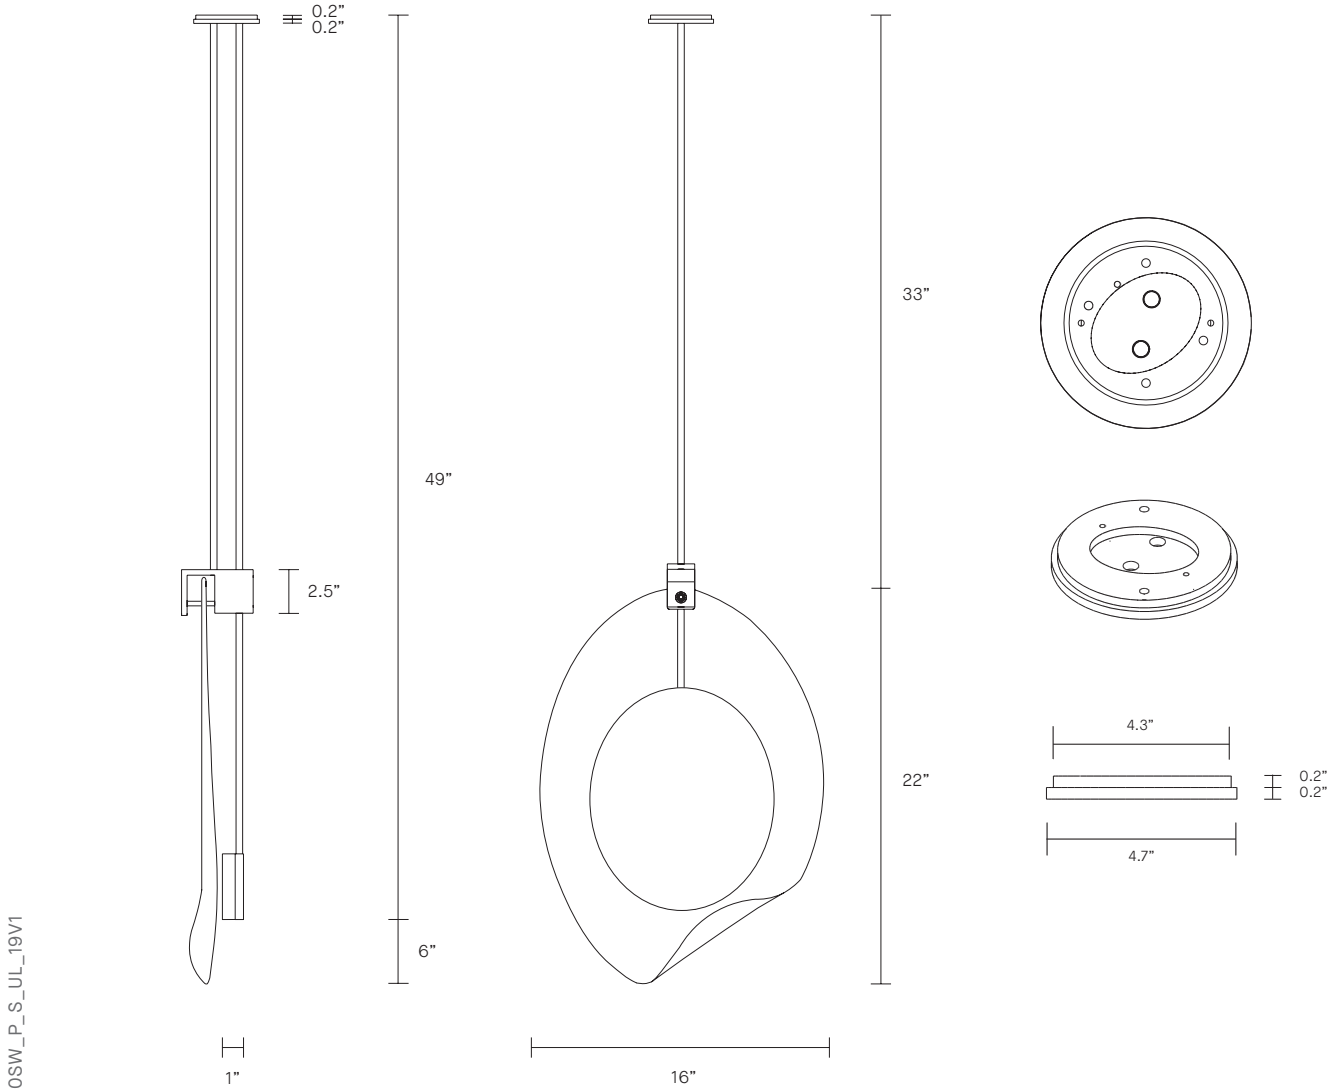

OVOLO COLLECTION
PENDANT

UL SPECIFICATION SHEET
NORTH AMERICA

ARTICOLO

OVOLO COLLECTION

PENDANT

UL SPECIFICATION SHEET

NORTH AMERICA

OSW_P_S_UL_19V1

ABOUT OVOLO

Ovolo is a sculptural form that typifies the artistry of Articolo's design philosophy. Its organic shape conceals a custom light source; a handcrafted disc encased in brass that floats with weightlessness behind a striking glass form, mouth-blown in Murano, Italy. Articolo's signature brass suspension is superbly crafted with a bespoke lock and key detail; a refined finish appropriate for both residential and commercial interiors.

LEAD TIME

8 - 10 weeks

LIGHT SOURCE

12V 3.8W LED
3000K warm white
300 lumens
Dimmable (upon request)

INSTALLATION

Supplied with external driver and mounting plate to fit 4.0/3.5 Jbox

CUSTOMISATION

Rod length can be specified at time of order placement

WEIGHT

9 kg

FITTING FINISHES

Brass (shown)
Mid Bronze
Satin Nickel

SHADE COLOURS

Clear and White (shown)

CERTIFICATION

US/ETL/CA