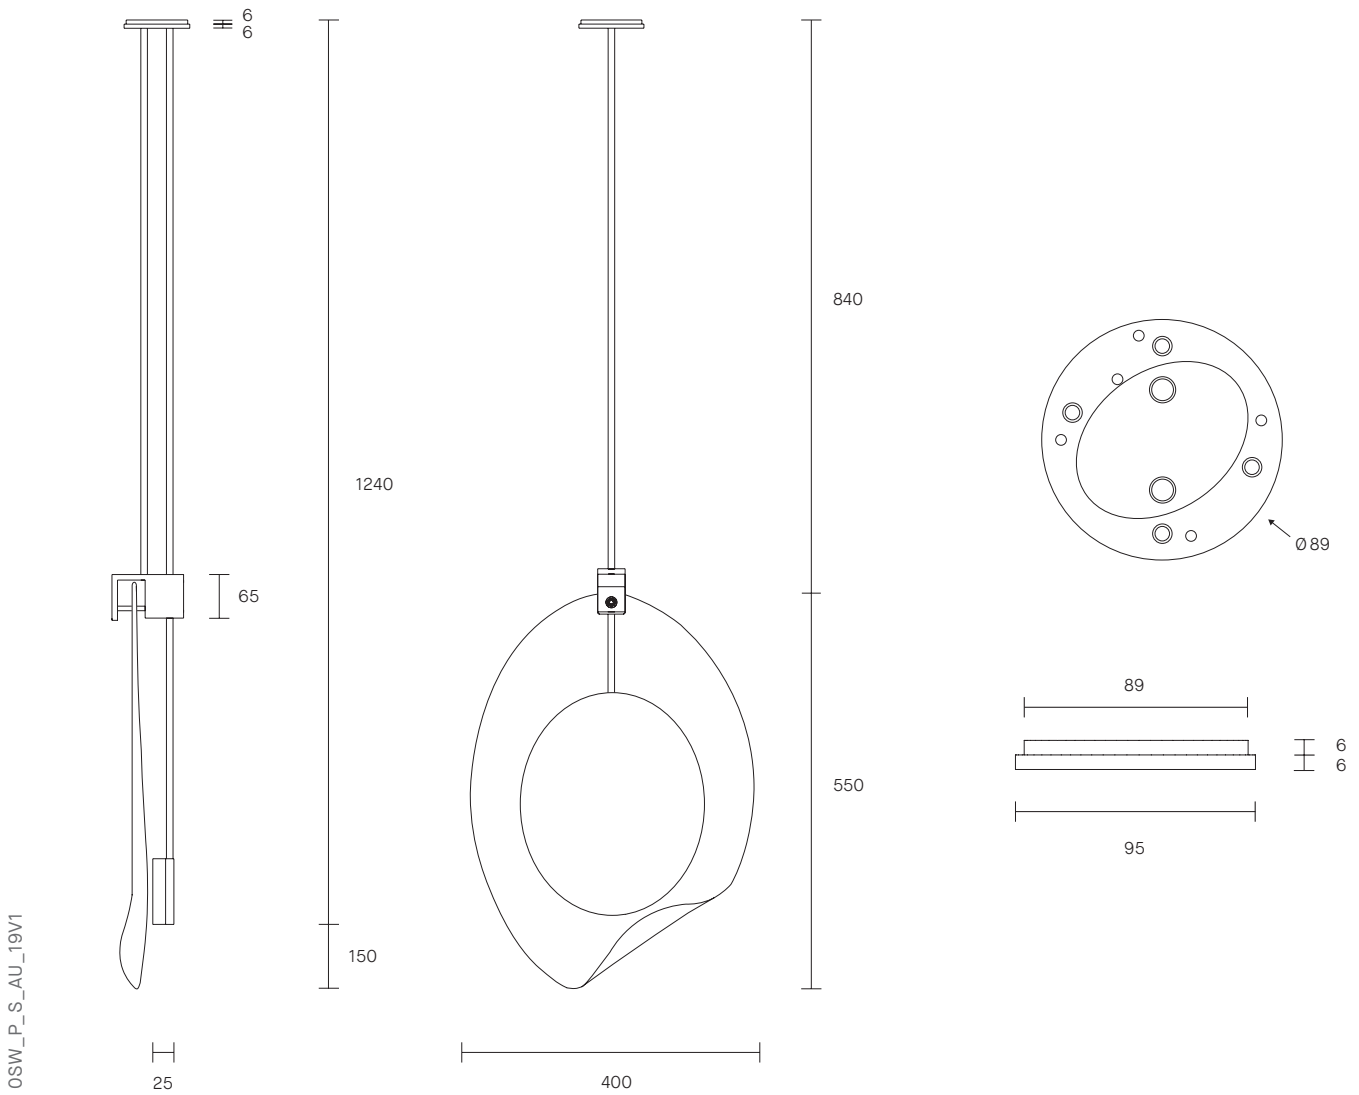

OVOLO COLLECTION

PENDANT

SPECIFICATION SHEET

AUSTRALIA / INTERNATIONAL

ABOUT OVOLO

Ovolo is a sculptural form that typifies the artistry of Articolo's design philosophy. Its organic shape conceals a custom light source; a handcrafted disc encased in brass that floats with weightlessness behind a striking glass form, mouth-blown in Murano, Italy. Articolo's signature brass suspension is superbly crafted with a bespoke lock and key detail; a refined finish appropriate for both residential and commercial interiors.

LEAD TIME

6 - 8 weeks

LIGHT SOURCE

12V 3.8W LED
3000K warm white
300 lumens
Dimmable (upon request)

INSTALLATION

Supplied with external driver

CUSTOMISATION

Rod length can be specified at time of order placement

WEIGHT

9 kg

FITTING FINISHES

Brass (shown)
Mid Bronze
Satin Nickel

SHADE COLOURS

Clear and White (shown)

CERTIFICATION

CE/AU