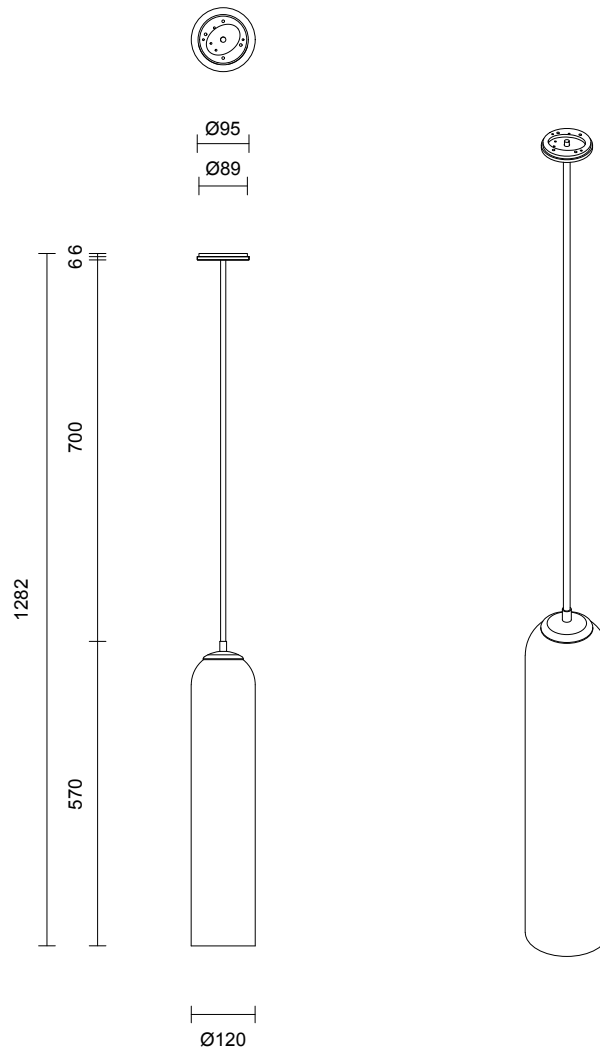

FLOAT COLLECTION
PENDANT

SPECIFICATION SHEET
AUSTRALIA / INTERNATIONAL

ARTICOLO

FLOAT COLLECTION

PENDANT

SPECIFICATION SHEET

AUSTRALIA / INTERNATIONAL

FL_P_AU_21V4

ABOUT FLOAT

The Float is a signature Articolo collection which evokes opulence and grace. It is refined lighting informed by its glamorous design cues of a bygone era. Defined by its soaring cylindrical form, it floats with presence.

LEAD TIME

6 - 8 weeks

LIGHT SOURCE

240V GU10 5.5W 36°
2700K warm white
355 lumens
CRI97
Dimmable
Lamp included

ROD LENGTH

Rod lengths range between 600mm - 1300mm, in increments of 100mm.

WEIGHT

5kg

FITTING FINISHES

Brass
Mid Bronze
Satin Nickel
Black Electroplate
White Powder Coat
Graphite Powder Coat

SHADE COLOURS

Snow
Drunken Emerald
Smoke
Grey
Clear

CERTIFICATION

CE/AU

WARRANTY

3 years