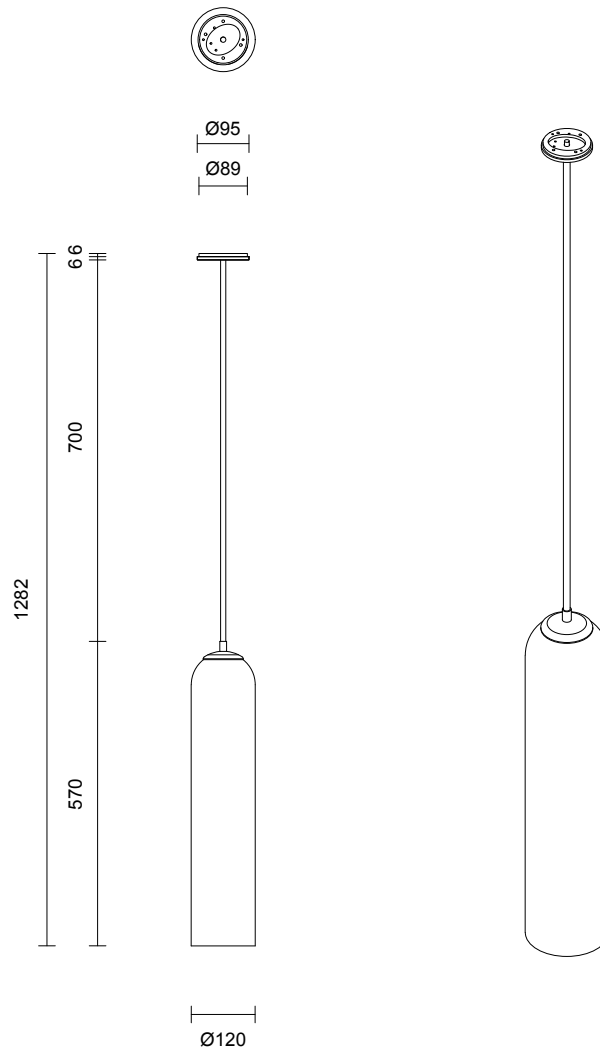

FLOAT COLLECTION
PENDANT

SPECIFICATION SHEET
AUSTRALIA / INTERNATIONAL

ARTICOLO

FLOAT COLLECTION

PENDANT

SPECIFICATION SHEET

AUSTRALIA / INTERNATIONAL

FL_P_AU_22V1

ABOUT FLOAT

The Float is a signature Articolo collection which evokes opulence and grace. It is refined lighting informed by its glamorous design cues of a bygone era. Defined by its soaring cylindrical form, it floats with presence.

LEAD TIME

6 - 8 weeks

LIGHT SOURCE

240V GU10 7W LED 35°
3000K warm white
500 lumens
Dimmable
Lamp included

ROD LENGTH

Rod lengths range between 600mm - 1300mm, in increments of 100mm.

WEIGHT

5kg

FITTING FINISHES

Brass
Mid Bronze
Satin Nickel
Black Electroplate
White Powder Coat
Graphite Powder Coat

SHADE COLOURS

Snow
Drunken Emerald
Smoke
Grey
Clear

CERTIFICATION

CE/AU

WARRANTY

3 years