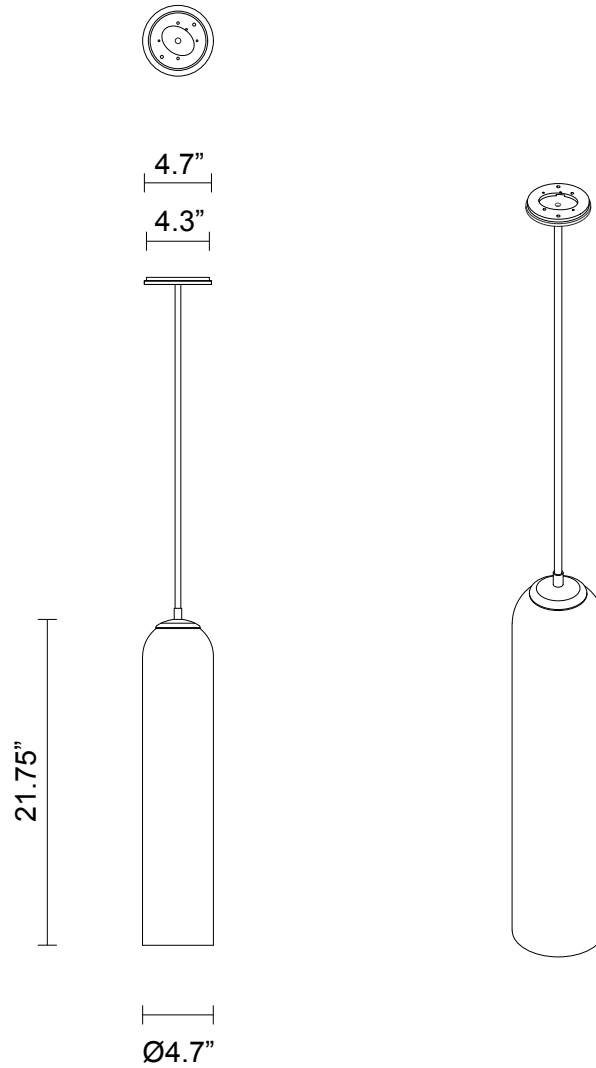

FLOAT COLLECTION

PENDANT

SPECIFICATION SHEET

NORTH AMERICA

FL_P_UL_21V1

ABOUT FLOAT

The Float is a signature Articolo collection which evokes opulence and grace. It is refined lighting informed by its glamorous design cues of a bygone era. Defined by its soaring cylindrical form, it floats with presence.

LEAD TIME

8 - 10 weeks

LIGHT SOURCE

120V GU10 7W LED
2700K warm white
500 lumens
Dimmable
Lamp included

WEIGHT

9.5 lb

INSTALLATION

Supplied with mounting plate to fit 4.0/3.5 Jbox

CUSTOMISATION

Standard drop length up to 47". Additional charge will apply for longer drop lengths, price upon request.

FITTING FINISHES

Brass
Mid Bronze
Satin Nickel
Black Electroplate
White Powder Coat
Graphite Powder Coat

SHADE COLOURS

Snow
Drunken Emerald
Smoke
Grey
Clear

CERTIFICATION

US/ETL/CA

WARRANTY

3 years