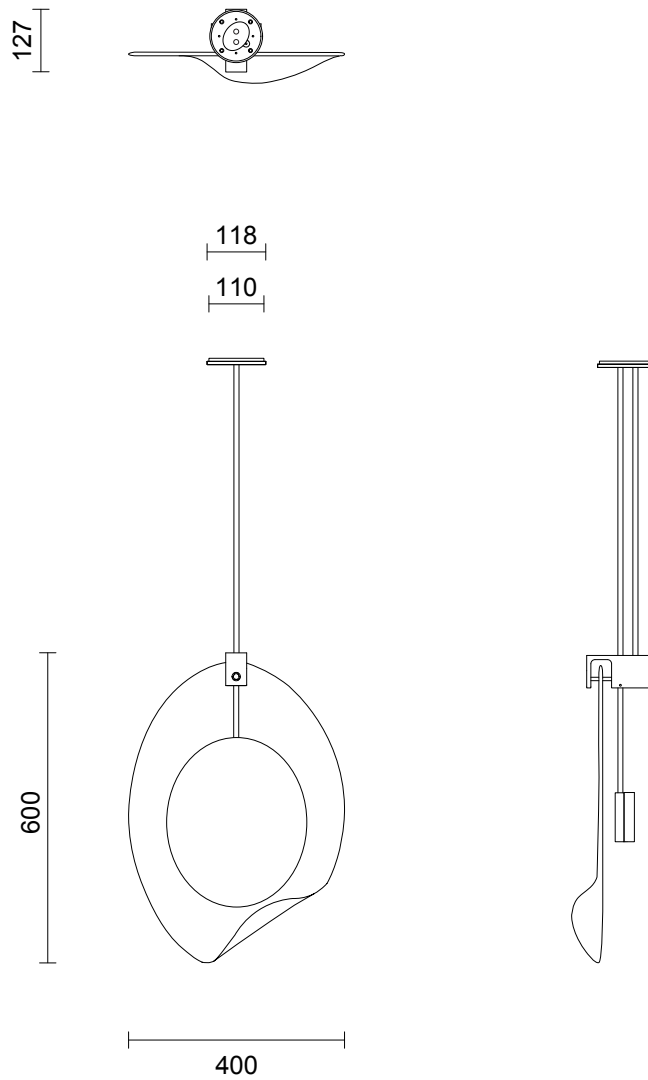

OVOLO COLLECTION

PENDANT

SPECIFICATION SHEET

AUSTRALIA / INTERNATIONAL

OV_P_AU_21V1

ABOUT OVOLO

Ovolo is a sculptural form that typifies the artistry of Articolo's design philosophy. Its organic shape conceals a custom light source; a handcrafted disc encased in brass that floats with weightlessness behind a striking glass form, mouth-blown in Murano, Italy. Articolo's signature brass suspension is superbly crafted with a bespoke lock and key detail.

LEAD TIME

6 - 8 weeks

LIGHT SOURCE

13W 1A LED board
2700K warm white
1000 lumens
Dimmable (upon request)

INSTALLATION

Supplied with external driver

CUSTOMISATION

Standard drop length up to 1200mm. Additional charge will apply for longer drop lengths, price upon request. Variations to rod length can be specified at time of order placement.

WEIGHT

9kg

FITTING FINISHES

Brass
Mid Bronze
Satin Nickel
Black Electroplate

SHADE COLOURS

Clear and White

CERTIFICATION

CE/AU