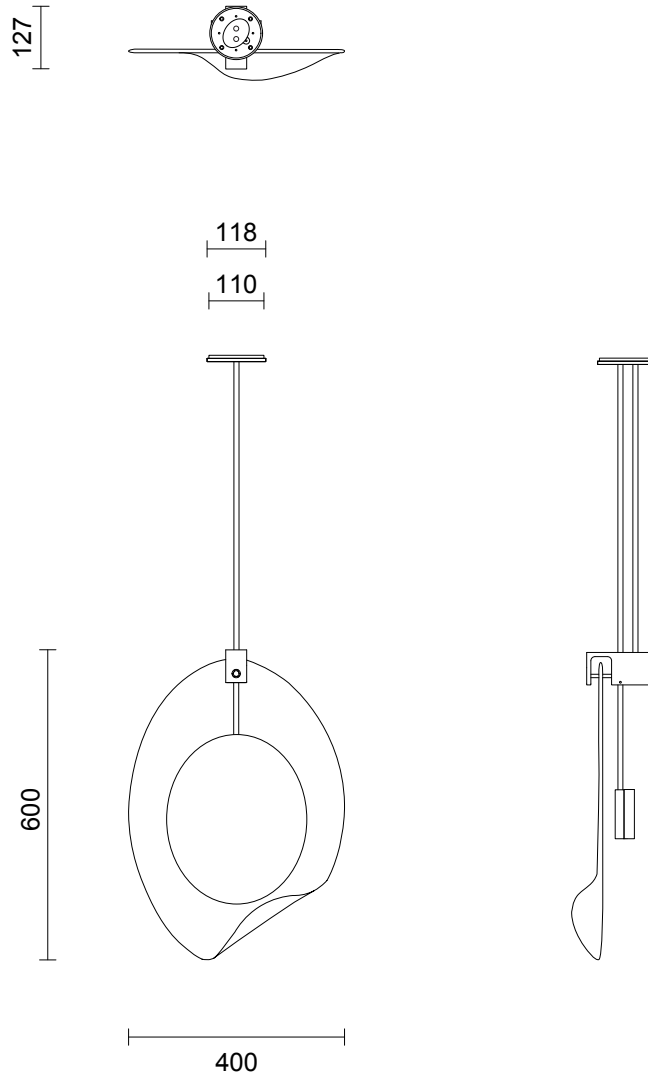

OVOLO COLLECTION

PENDANT

SPECIFICATION SHEET

AUSTRALIA / INTERNATIONAL

OV_P_AU_21V2

ABOUT OVOLO

Ovolo is a sculptural form that typifies the artistry of Articolò's design philosophy. Its organic shape conceals a custom light source; a handcrafted disc encased in brass that floats with weightlessness behind a striking glass form, mouth-blown in Murano, Italy. Articolò's signature brass suspension is superbly crafted with a bespoke lock and key detail.

LEAD TIME

6 - 8 weeks

LIGHT SOURCE

13W 1A LED board
2700K warm white
1000 lumens
Dimmable (upon request)

INSTALLATION

Supplied with external driver

CUSTOMISATION

Standard drop length up to 1200mm. Additional charge will apply for longer drop lengths, price upon request. Variations to rod length can be specified at time of order placement.

WEIGHT

9kg

FITTING FINISHES

Brass
Mid Bronze
Satin Nickel
Black Electroplate

SHADE COLOURS

White
Black

CERTIFICATION

CE/AU