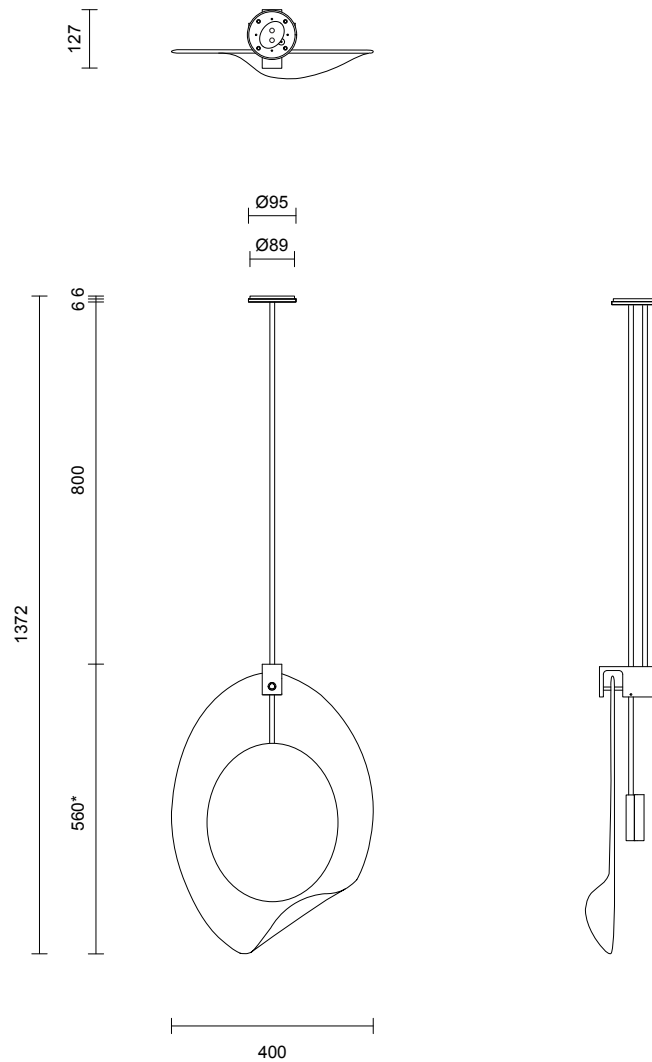

OVOLO COLLECTION

PENDANT

SPECIFICATION SHEET

AUSTRALIA / INTERNATIONAL

OV_P_AU_21V5

ABOUT OVOLO

Ovolo is a sculptural form that typifies the artistry of Articolo's design philosophy. Its organic shape conceals a custom light source; a handcrafted disc encased in brass that floats with weightlessness behind a striking glass form, mouth-blown in Murano, Italy. Articolo's signature brass suspension is superbly crafted with a bespoke lock and key detail.

* PLEASE NOTE

Shade dimensions inclusive of overall height may vary marginally due to the nature of mouth blown glass.

LEAD TIME

6 - 8 weeks

LIGHT SOURCE

13W 1A LED board
2700k warm white
1000 lumens
Dimmable (upon request)

INSTALLATION

Supplied with external driver

ROD LENGTH

Rod lengths range between 600mm - 1300mm, in increments of 100mm.

WEIGHT

9kg

FITTING FINISHES

Brass
Mid Bronze
Satin Nickel
Black Electroplate