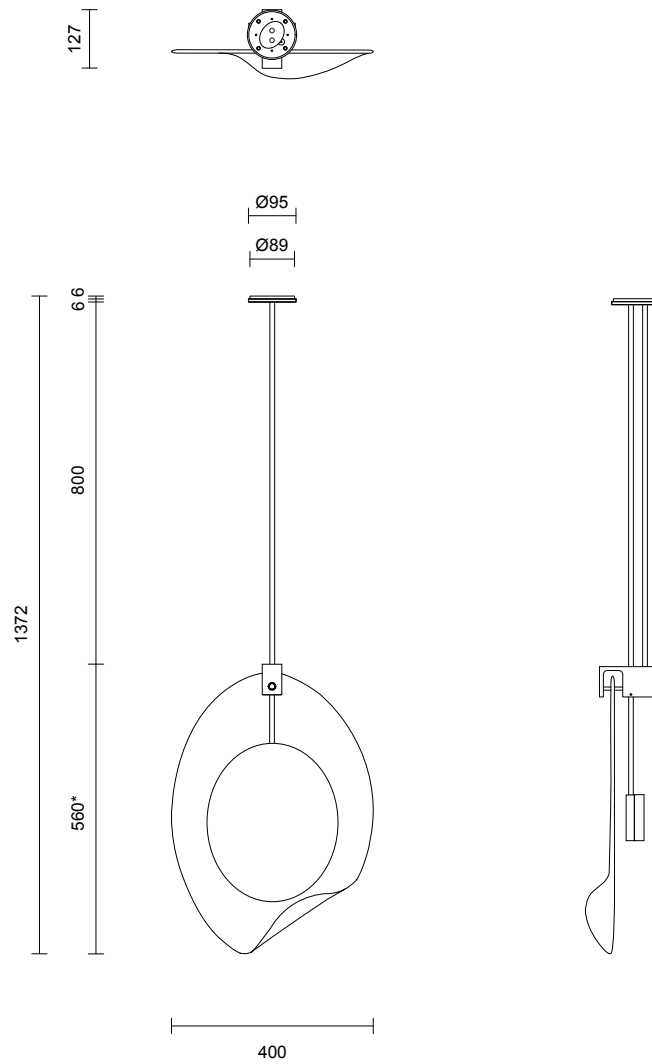

OVOLO COLLECTION

PENDANT

SPECIFICATION SHEET

AUSTRALIA / INTERNATIONAL

OV_P_AU_21V6

ABOUT OVOLO

Ovolo is a sculptural form that typifies the artistry of Articolo's design philosophy. Its organic shape conceals a custom light source; a handcrafted disc encased in brass that floats with weightlessness behind a striking glass form, mouth-blown in Murano, Italy. Articolo's signature brass suspension is superbly crafted with a bespoke lock and key detail.

* PLEASE NOTE

Shade dimensions inclusive of overall height may vary marginally due to the nature of mouth blown glass.

Fixture should be hung in front of a wall as the light source faces the wall and reflects backward.

LEAD TIME

6 - 8 weeks

LIGHT SOURCE

13W 1A LED board
2700k warm white
1000 lumens
Dimmable (upon request)

INSTALLATION

Supplied with external driver

ROD LENGTH

Rod lengths range between 600mm - 1300mm, in increments of 100mm.

WEIGHT

9kg

FITTING FINISHES

Brass
Mid Bronze
Satin Nickel
Black Electroplate

SHADE COLOURS

White
Black

CERTIFICATION

CE/AU

WARRANTY

3 years