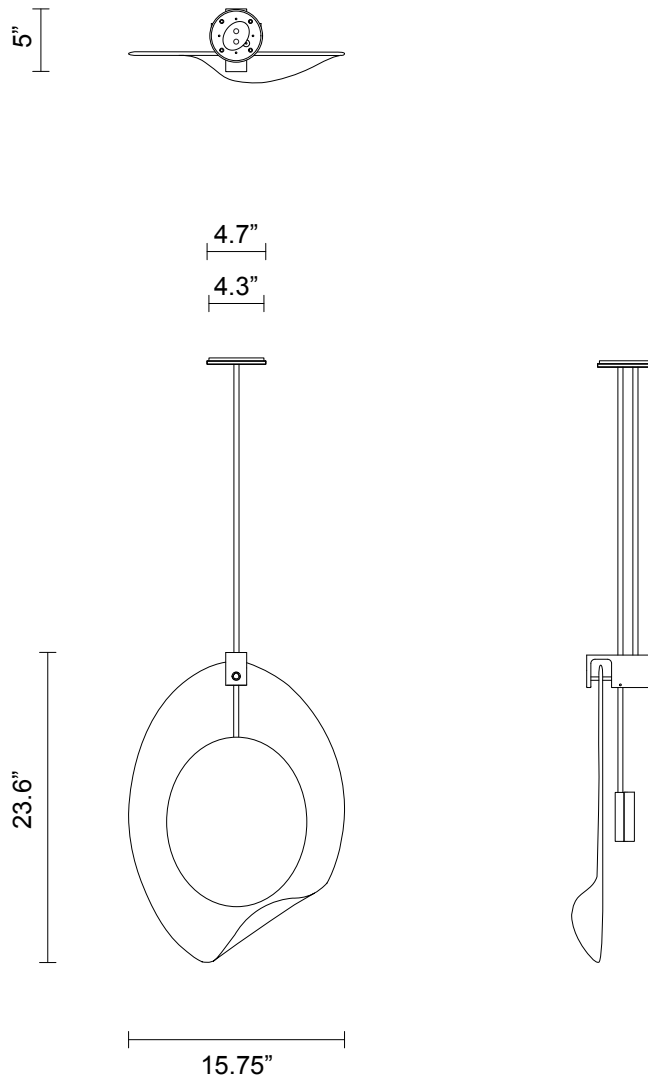

OVOLO COLLECTION

PENDANT

SPECIFICATION SHEET

NORTH AMERICA

OV_P_UL_21V1

ABOUT OVOLO

Ovolo is a sculptural form that typifies the artistry of Articolò's design philosophy. Its organic shape conceals a custom light source; a handcrafted disc encased in brass that floats with weightlessness behind a striking glass form, mouth-blown in Murano, Italy. Articolò's signature brass suspension is superbly crafted with a bespoke lock and key detail.

LEAD TIME

8 - 10 weeks

LIGHT SOURCE

13W 1A LED board
2700K warm white
1000 lumens
Dimmable (upon request)

INSTALLATION

Supplied with external driver and mounting plate to fit 4.0/3.5 Jbox

CUSTOMISATION

Standard drop length up to 47". Additional charge will apply for longer drop lengths, price upon request.

WEIGHT

20 lb

FITTING FINISHES

Brass
Mid Bronze
Satin Nickel
Black Electroplate

SHADE COLOURS

Clear and White

CERTIFICATION

US/ETL/CA