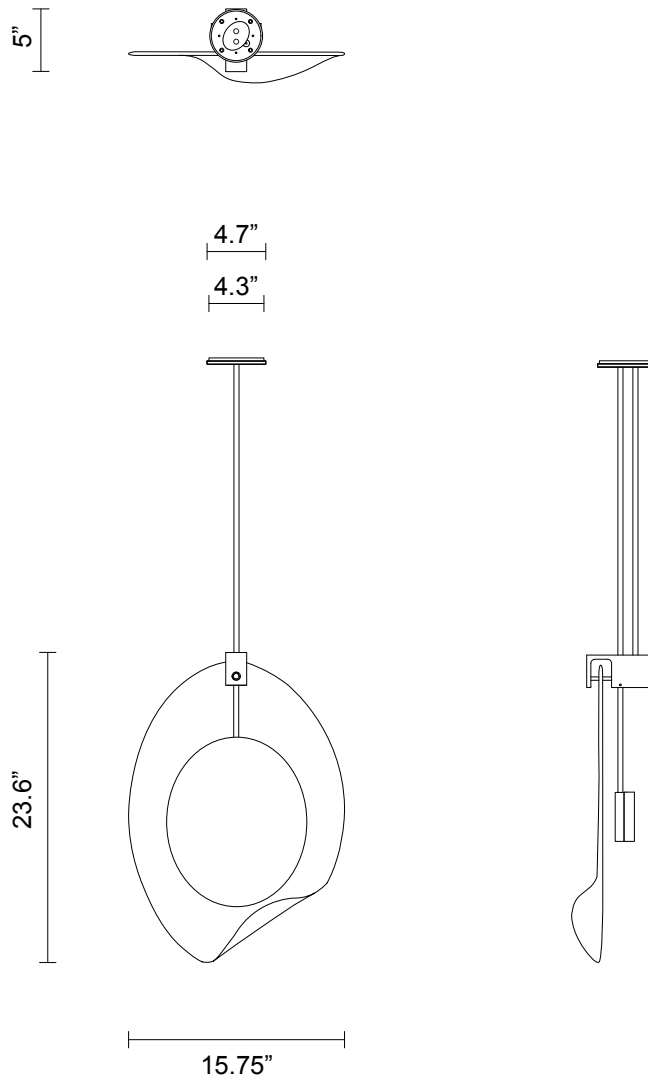

OVOLO COLLECTION

PENDANT

SPECIFICATION SHEET

NORTH AMERICA

OV_P_UL_21V2

ABOUT OVOLO

Ovolo is a sculptural form that typifies the artistry of Articolò's design philosophy. Its organic shape conceals a custom light source; a handcrafted disc encased in brass that floats with weightlessness behind a striking glass form, mouth-blown in Murano, Italy. Articolò's signature brass suspension is superbly crafted with a bespoke lock and key detail.

LEAD TIME

8 - 10 weeks

LIGHT SOURCE

13W 1A LED board
2700K warm white
1000 lumens
Dimmable (upon request)

INSTALLATION

Supplied with external driver and mounting plate to fit 4.0/3.5 Jbox

CUSTOMISATION

Standard drop length up to 47". Additional charge will apply for longer drop lengths, price upon request.

WEIGHT

20 lb

FITTING FINISHES

Brass
Mid Bronze
Satin Nickel
Black Electroplate

SHADE COLOURS

White
Black

CERTIFICATION

US/ETL/CA