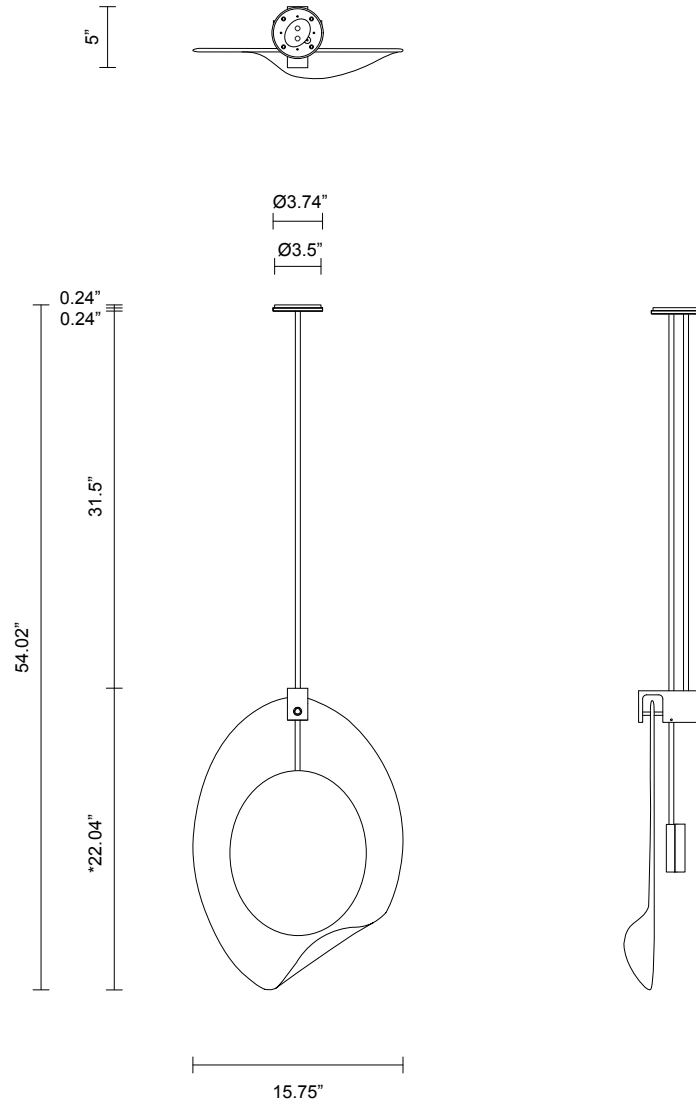

OVOLO COLLECTION

PENDANT

SPECIFICATION SHEET

NORTH AMERICA

OV_P_UL_21V5

ABOUT OVOLO

Ovolo is a sculptural form that typifies the artistry of Articolò's design philosophy. Its organic shape conceals a custom light source; a handcrafted disc encased in brass that floats with weightlessness behind a striking glass form, mouth-blown in Murano, Italy. Articolò's signature brass suspension is superbly crafted with a bespoke lock and key detail.

* PLEASE NOTE

Shade dimensions inclusive of overall height may vary marginally due to the nature of mouth blown glass.

LEAD TIME

8 - 10 weeks

LIGHT SOURCE

13W 1A LED board
2700K warm white
1000 lumens
Dimmable (upon request)

INSTALLATION

Supplied with external driver and mounting plate to fit 4.0/3.5 Jbox

ROD LENGTH

Rod lengths range between 23.6" (600mm) - 51.2" (1300mm), in increments of 3.94" (100mm).

WEIGHT

20 lb

FITTING FINISHES

Brass
Mid Bronze
Satin Nickel
Black Electroplate

SHADE COLOURS

White
Black

CERTIFICATION

US/ETL/CA

WARRANTY

3 years