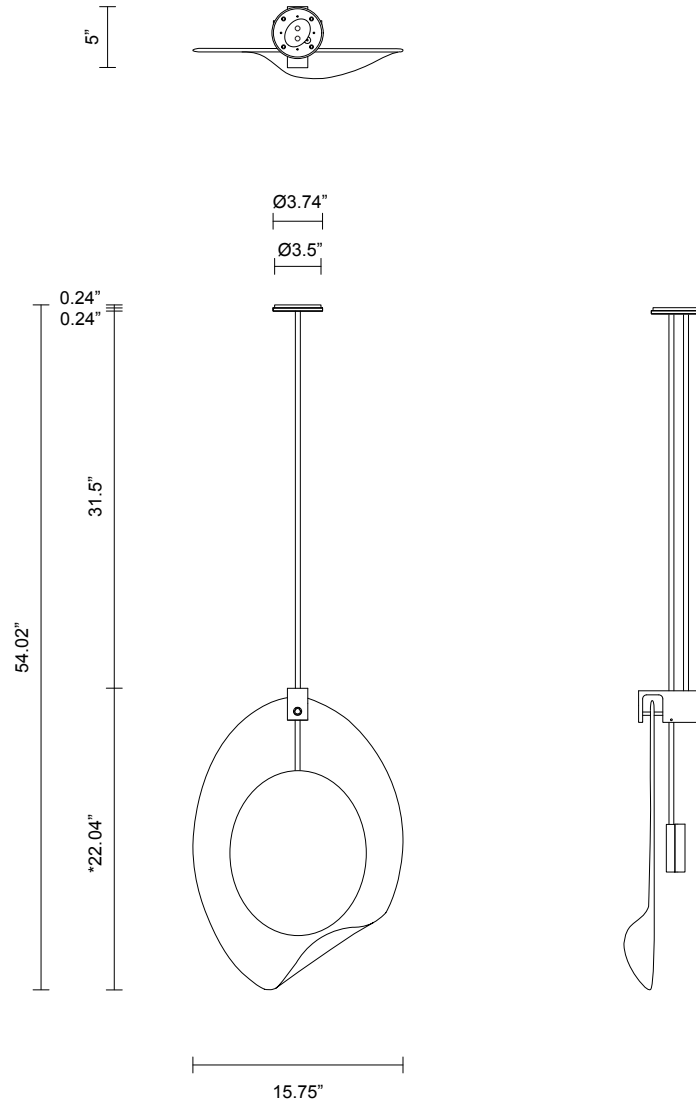

OVOLO COLLECTION

PENDANT

SPECIFICATION SHEET

NORTH AMERICA

OV_P_UL_21V6

ABOUT OVOLO

Ovolo is a sculptural form that typifies the artistry of Articolo's design philosophy. Its organic shape conceals a custom light source; a handcrafted disc encased in brass that floats with weightlessness behind a striking glass form, mouth-blown in Murano, Italy. Articolo's signature brass suspension is superbly crafted with a bespoke lock and key detail.

* PLEASE NOTE

Shade dimensions inclusive of overall height may vary marginally due to the nature of mouth blown glass.

Fixture should be hung in front of a wall as the light source faces the wall and reflects backward.

LEAD TIME

8 - 10 weeks

LIGHT SOURCE

13W 1A LED board
2700K warm white
1000 lumens
Dimmable (upon request)

INSTALLATION

Supplied with external driver and mounting plate to fit 4.0/3.5 Jbox

ROD LENGTH

Rod lengths range between 23.6" (600mm) - 51.2" (1300mm), in increments of 3.94" (100mm).

WEIGHT

20 lb

FITTING FINISHES

Brass
Mid Bronze
Satin Nickel
Black Electroplate

SHADE COLOURS

White
Black

CERTIFICATION

US/ETL/CA